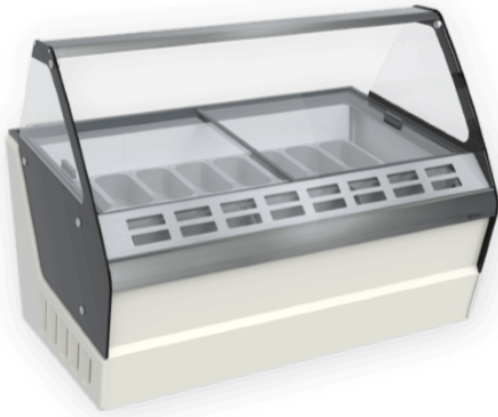

Optimus Gelato Display - Fits 16 x 5Lt Tubs

Optimus Gelato Display

Fits 16 x 5Lt Tubs

Product Price **\$5,500.00 + GST**

Model: Optimus 16

Size:
1590mm x 1195mm x 1330mm (WxDxH)

Optimus Gelato Display – Fits 16 x 5Lt Tubs

- Storage area with independent storage door
- Stainless sockets for 16 stainless steel basins
- 4 wheels for easy movement
- Digital Controller
- LED lighting
- Automatic Defrost
- Scoop washer bin
- Internal body from non toxic steel sheet
- Ext. Dimensions (l x w x h): 1590mm x 1195mm x 1330mm
- Internal Dimensions (l x w x h): 140mm x 770mm x 653mm
- Working Temperature: -24°C/-16°C
- Internal Gross Volume: 657lt
- Places for 5lt stainless steel bins: 16
- Energy Consumption* (Kw/24h): 6,39
- Refrigeration: Static Cooling
- Evaporator: Copper tube
- Condenser: Static Cooling