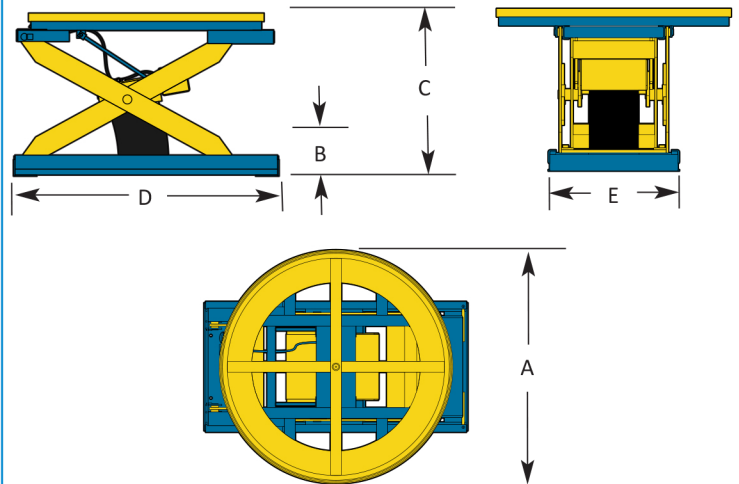

Standard Features

- Self leveling design automatically keeps the top of the load at a convenient working height
- Rotator ring with integral finger guard eliminates reaching and stretching
- Captive air operation eliminates mechanical springs
- Secured ball bearing center pivot of the 43" diameter rotator ring provides smooth, even rotation
- Pressure relief valve prevents excess pressure build-up
- Integral maintenance bars
- Surfaces are phosphatized and powder coated with a high quality polyester for a lasting, durable finish
- Rollers are entrapped in the base frame and platform for added stability
- EZ Loaders arrive at your facility fully assembled - just add air!
- Easily transported with a fork truck
- The EZ Loader is CE marked under the Machinery Directive (2006/42/EC)

Manifold with Combo Tank Valve, Purge Valve and Pressure Gauge

Hinged Maintenance Bars

Pneumatic System Reservoir

DISTRIBUTED BY:

EZ X Loader Specifications

(A) Rotator Ring Diameter = 43.0 inches (1092 mm)

(B) Lowered Height = 9.8 inches (249 mm)

(C) Raised Height = 29.8 inches (757 mm)

(D) Base Frame Length = 48.5 inches (1232 mm)

(E) Base Frame Width = 24.0 inches (610 mm)

Minimum Self Leveling Capacity = 400 lbs (113 kgs)

Maximum Self Leveling Capacity = 2600 lbs (1588 kgs)

Maximum Load Capacity = 4000 lbs (1814 kgs)

Travel = 20.0 inches (508 mm)

EZ X Loader Accessories

EZ-ABS	Accordion bellows skirting with frame
EZ-SRT	Solid 43" diameter round top
EZ-4444	Oversize rectangular rotating platform (44"x44")
EZ-4448	Oversize rectangular rotating platform (44"x48")
EZ-4848	Oversize rectangular rotating platform (48"x48")