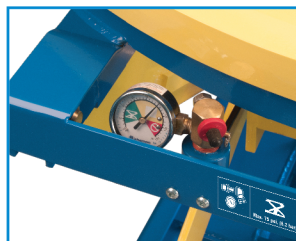

Bishamon[®]

EZ X LOADER

*Bishamon's New Economy
Automatic Pallet Positioner*

Experience Industry's
"Best Engineered"
Ergonomic Equipment

Learn More at: bishamon.com

Working Harder To Make Your Job Easier

EZ X LOADER

Standard Features

- Self leveling design automatically keeps the top of the load at a convenient working height
- Rotator ring with integral finger guard eliminates reaching and stretching
- Captive air operation eliminates mechanical springs
- Secured ball bearing center pivot of the 43" diameter rotator ring provides smooth, even rotation
- Pressure relief valve prevents excess pressure build-up
- Integral maintenance bars
- Surfaces are phosphatized and powder coated with a high quality polyester for a lasting, durable finish
- Rollers are entrapped in the base frame and platform for added stability
- EZ Loaders arrive at your facility fully assembled - just add air!
- Easily transported with a fork truck
- The EZ Loader is CE marked under the Machinery Directive (2006/42/EC)

Manifold with Combo Tank Valve, Purge Valve and Pressure Gauge

Hinged Maintenance Bars

Pneumatic System Reservoir

DISTRIBUTED BY:

EZ X Loader Specifications

(A) Rotator Ring Diameter = 43.0 inches (1092 mm)

Maximum Self Leveling Capacity = 2600 lbs (1588 kgs)

Maximum Load Capacity = 4000 lbs (1814 kgs)

Travel = 20.0 inches (508 mm)

EZ X Loader Accessories

EZ-ABS	Accordion bellows skirting with frame
EZ-SRT	Solid 43" diameter round top
EZ-4444	Oversize rectangular rotating platform (44"x44")
EZ-4448	Oversize rectangular rotating platform (44"x48")
EZ-4848	Oversize rectangular rotating platform (48"x48")