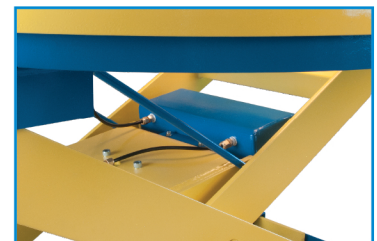

Standard Features

- Self leveling design automatically keeps the top of the load at a convenient working height
- Rotator ring with integral finger guard eliminates reaching and stretching
- Captive air operation eliminates mechanical springs
- Secured ball bearing center pivot of the 43" diameter rotator ring provides smooth, even rotation
- Pressure relief valve prevents excess pressure build-up
- Integral maintenance bars
- Surfaces are phosphatized and powder coated with a high quality polyester for a lasting, durable finish
- Rollers are entrapped in the base frame and platform for added stability
- EZ Loaders arrive at your facility fully assembled - just add air!
- Easily transported with a fork truck
- The EZ Loader is CE marked under the Machinery Directive (2006/42/EC)

Manifold with Combo Tank Valve, Purge Valve and Pressure Gauge

Hinged Maintenance Bars

Pneumatic System Reservoir

DISTRIBUTED BY:

EZ X Loader Specifications

(A) Rotator Ring Diameter = 43.0 inches (1092 mm)

Maximum Self Leveling Capacity = 2600 lbs (1588 kgs)

Maximum Load Capacity = 4000 lbs (1814 kgs)

Travel = 20.0 inches (508 mm)

EZ X Loader Accessories

EZ-ABS	Accordion bellows skirting with frame
EZ-SRT	Solid 43" diameter round top
EZ-4444	Oversize rectangular rotating platform (44"x44")
EZ-4448	Oversize rectangular rotating platform (44"x48")
EZ-4848	Oversize rectangular rotating platform (48"x48")