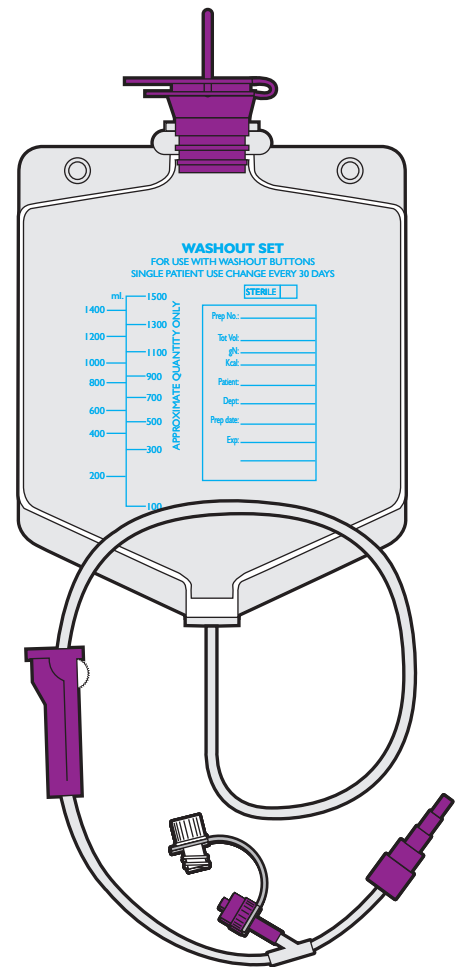

Product range

ACE stoppers

AP8/15 8FR x 15mm ACE stopper

AP12/30 12FR x 30mm ACE stopper

AP8/30 8FR x 30mm ACE stopper

AP12/60 12FR x 60mm ACE stopper

AP8/60 8FR x 60mm ACE stopper

AP12/100 12FR x 100mm ACE stopper

AP10/15 10FR x 15mm ACE stopper

AP14/30 14FR x 30mm ACE stopper

AP10/30 10FR x 30mm ACE stopper

AP14/60 14FR x 60mm ACE stopper

AP10/60 10FR x 60mm ACE stopper

AP14/100 14FR x 100mm ACE stopper

ACElok dressing

SD03 ACElok dressing (10)

Washout set

MAS02 Caecostomy Extension Set with catheter adapter