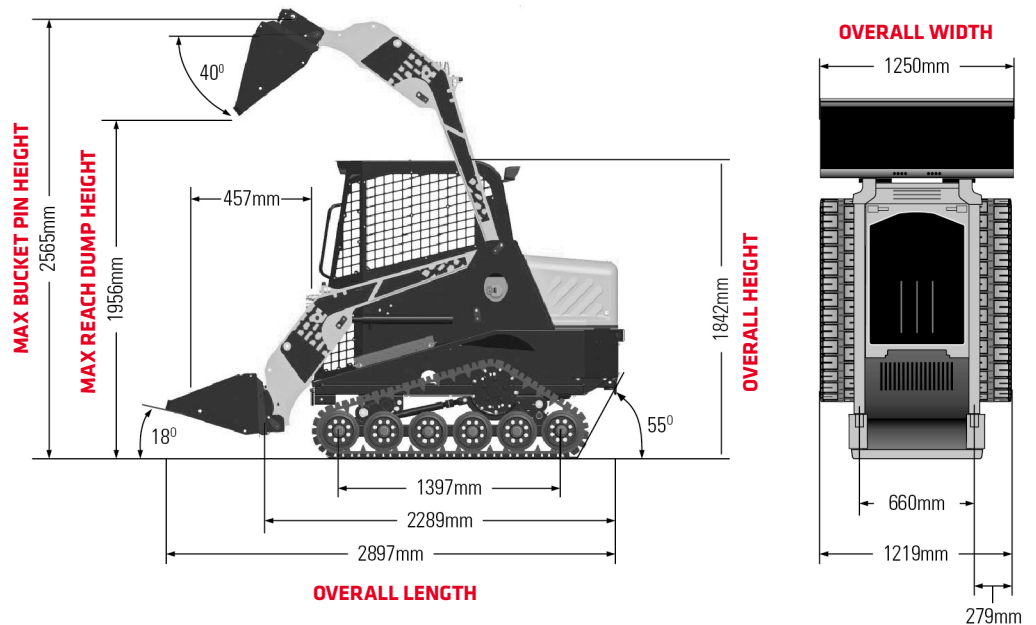

ASV RT25

The RT-25 is the world's most compact track loader. The smallest machine of its kind, the RT-25 features superior suspension, minimal ground pressure and maximum productivity.

KEY FEATURES

- Posi-track™ undercarriage technology
- Compact and manoeuvrable
- Hydraulic quick coupler
- Pilot-operated joystick controls
- Auxiliary hydraulic lines
- RAM trailer and Hino hire available

N/A ^{LT^x}
HR

1,703
KG

302kg
SWL

Tow Bar

HINO HIRE

x - Approximate fuel consumption