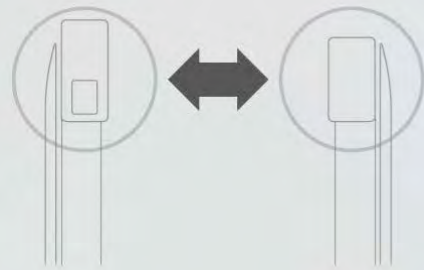

The Model C2 can be easily adjusted from seat height and back support angle to controller position (right or left drive) to create a comfortable driving experience.

The controller can be positioned on the left or right side.