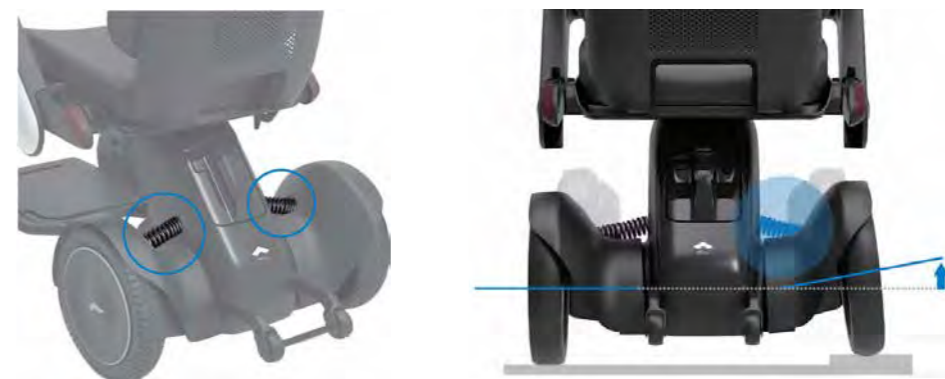

Rear wheel suspension absorbs the impact when driving over bumpy roads or obstacles.