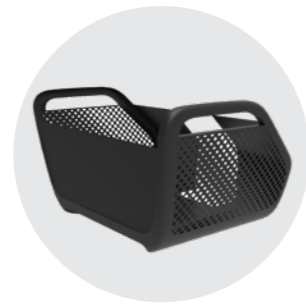

Note: Standard inclusion

Dust Cover

WCA870260

Protects the device from dust and dirt when stored outdoors*.

*It is not waterproof. Do not use for protection from rain.

Side Storage Bag

WCA870430

Storage Basket