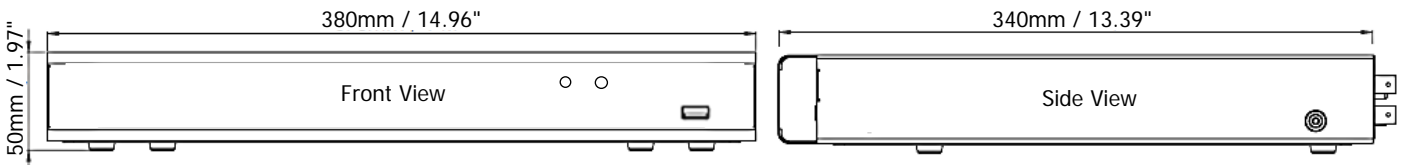

IRONGUARD 16 PoE

16CH, H.265, 8MP NVR

Features

- Supports 8MP (4K) IP camera up to 16 channels
- Supports 16 PoE ports
- Supports H.265 / H.264 compression format
- Supports 2 HDDs (8TB / HDD)
- Supports 1 e-SATA port
- Supports ONVIF 2.0 IP cameras
- Supports AI and IVS functions
- Control methods: mouse / IR remote controller
- Integrates with EverFocus CMS
- Supports mobile App: eFVMS App

Dimensions

Specification

Model Name	IRONGUARD 16 PoE
Video	
Compression Format	H.265 / H.264
Video Format	NTSC / PAL
Video Inputs	16
Live Resolution	1024x768, 1280x720, 1280x1024, 1440x900, 1920x1080, 2560x1440, 3840x2160
Live Performance	4K: 4ch realtime / 4MP:8ch realtime / 3MP: 10ch realtime / 2MP: 16ch realtime
Video Outputs	1 x HDMI (up to 4K) 1 x VGA
Display Division	1/4/6/8/9/10/13/14/16/17/19/22/25/32/36
Recording	
Recording Resolution	8MP (4K), 5MP, 3MP, 2MP (1080P), 1.3MP (960P), 1MP (720P)
Recording Bandwidth	Max 320Mbps