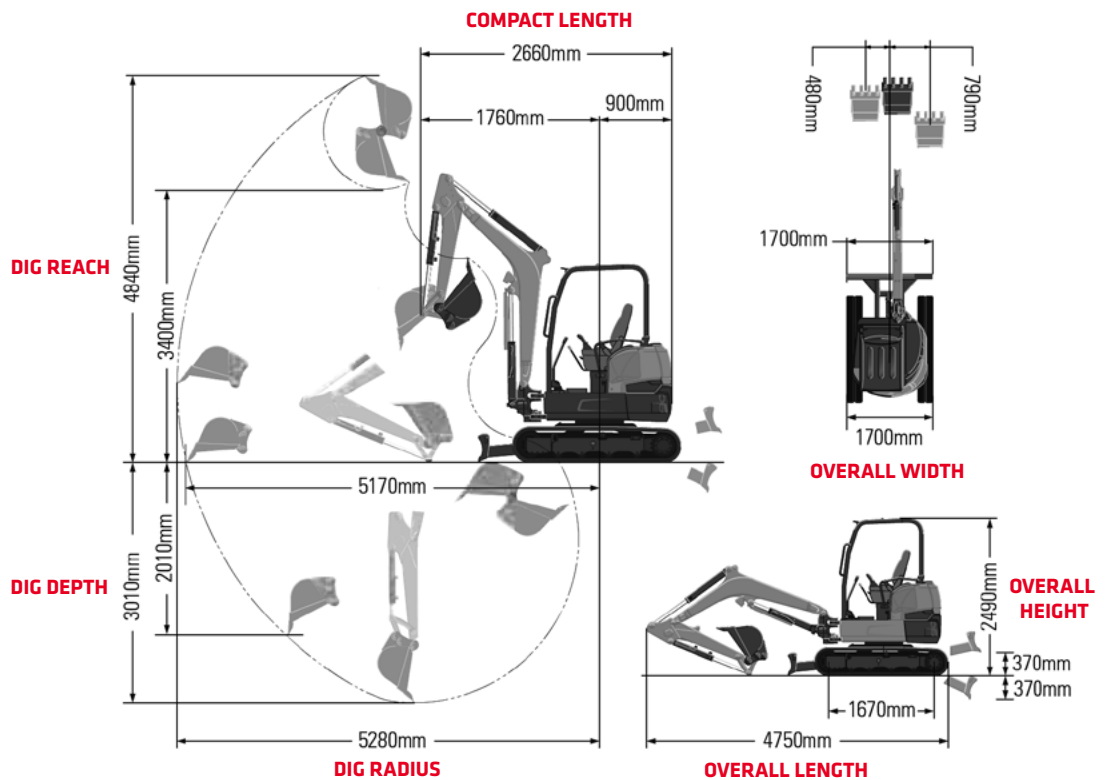

# KUBOTA U35-4

3.5 Tonne Mini Excavator

The Kubota U35-4 3.5 tonne mini excavator, offers a tight-tail swing radius and an impressive break force. It is available with enclosed cabin or standard ROPS.

Tilt Tray

## KEY FEATURES

- Zero-Tail Swing
- Auto Idling System
- Spacious Deluxe Interior
- High Back Suspension Seat
- Safety Start Engine System
- Dozer Blade Float Position
- Third-line Hydraulic Return
- Canopy or Air-conditioned Cabin