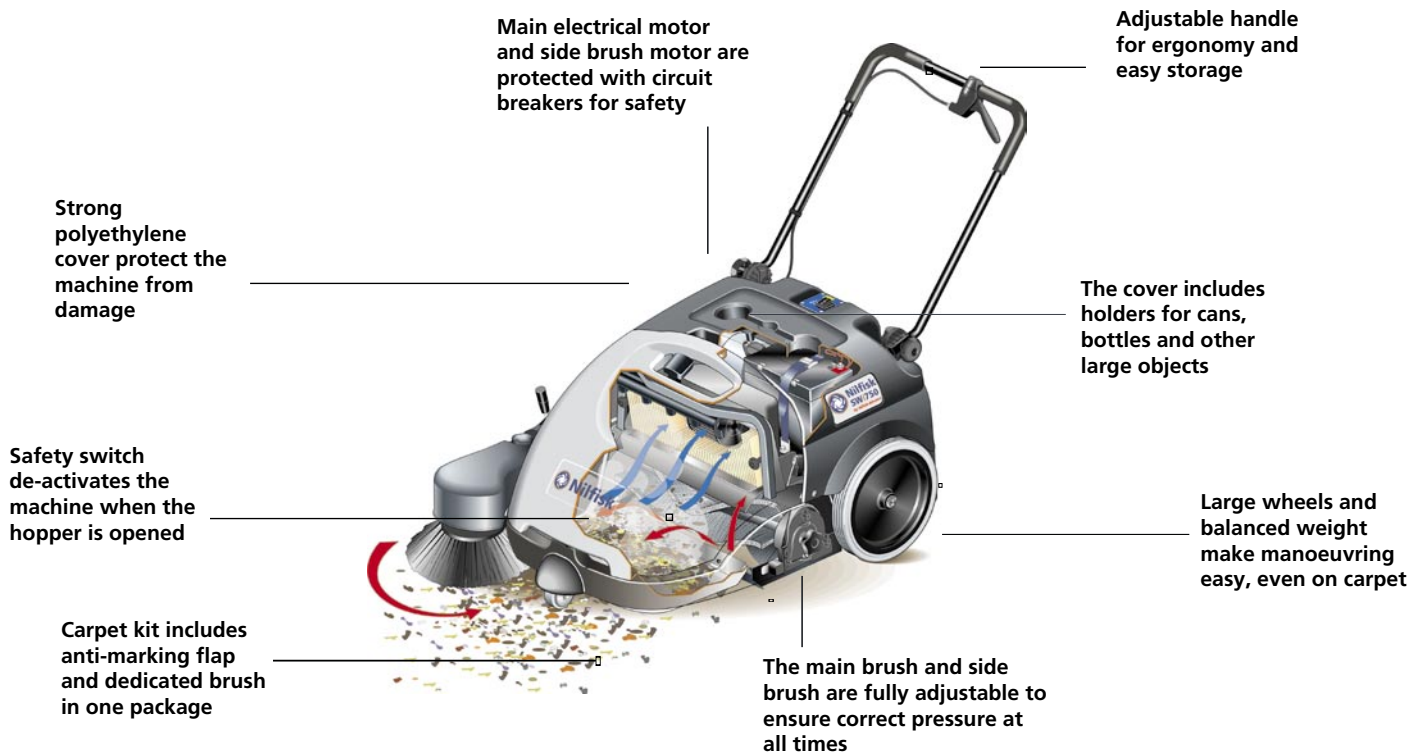

First of all, this battery powered, truly versatile sweeper can go anywhere and be used for cleaning everything from retail areas to gas station forecourts. With the carpet kit, it can even clean soft floors. What's more, it comes with an onboard charger as standard to save time.

The handle is fully adjustable to suit each individual operator. It folds down completely to simplify storage.

The plug-in onboard battery charger ensures continuous and hassle-free operation.

The main and side brushes are adjustable to ensure perfect pressure on the floor at all times and in all conditions.

Thanks to the polyester filter the SW 750 can be used in both dry and humid areas.

Innovations that maximise performance

TECHNICAL SPECIFICATIONS

CE

Description	Unit	SW 750
Motor power source		Battery 12V - 200W
Motor brand		Amer
Productivity rate theoretical/ actual	m ² /h	2900/2300
Sweeping width (w. sidebrush)	mm	720
Sound pressure level	dbA	59
Max. speed	km/h	4
Hopper volume	litre	60
Max. dumping height	cm	Manual
Main filter area	m ²	1
Dimensions (L x W x H)	mm	998x797x621
Weight	kg	68