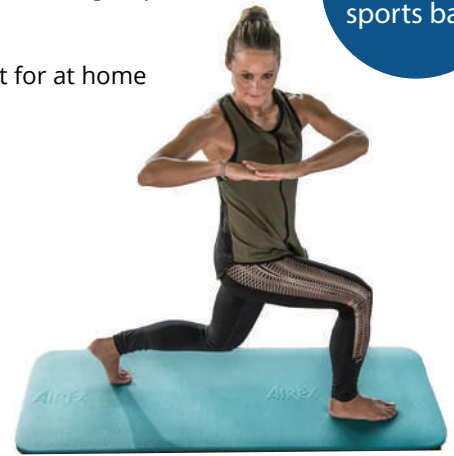

HOLDING STRAP

ITEM CODE
AE2290 Grey

SHOULDER STRAP

ITEM CODE - L 1730 x W 38 x D 2.5mm
AE2291 Black

YOGA CARRY BAG

ITEM CODE
AE2292 Black

AIREX FITLINE MAT

Airex Fitline mats are the ultimate choice for sports and training, used by countless top athletes around the world.

The Fitline is a classic fitness mat and is often used in group fitness classes in gyms.

This Airex Fitline is the perfect gymnastics mat for at home and "on the go."

ITEM CODE - L 1400 x W 600 x D 10mm
AE2103 Water Blue

ITEM CODE - L 1800 x W 600 x D 10mm
AE2107 Kiwi

Ideal match for any sports bag!

AIREX YOGA MAT

The Airex Pilates 190 mat has been made in collaboration with Pilates experts. It offers higher material density in a thinner mat and provides the stability required to handle even more demanding positions.