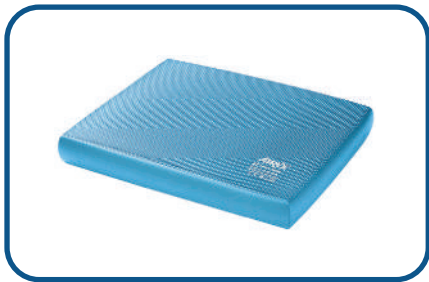

AIREX YOGA ECO GRIP MAT

The Airex Eco Yoga Grip mat is the ultimate choice for nature-loving yogis. It offers a maximum grip for all yoga actions.

All materials are Eco-friendly to provide unsurpassed performance and happiness.

HOLDING STRAP

ITEM CODE	
AE2290	Grey

SHOULDER STRAP

ITEM CODE - L 1730 x W 38 x D 2.5mm	
AE2291	Black

YOGA CARRY BAG

ITEM CODE	
AE2292	Black

AIREX BALANCE PAD ELITE

The Airex Balance Pad Elite is the further development of the proven Balance Pad.

Its unique waffle texture on the upper and lower sides is slip-resistant on the one hand and simultaneously provides pleasant stimulation of the foot receptors during barefoot balance training, on the other hand.

ITEM CODE - L 480 x W 400 x D 60mm
AE2360 Elite Blue

ITEM CODE - L 980 x W 400 x D 60mm
AE2361 Elite Xtra Large Lava Black

Made of soft, foam material!

AIREX BALANCE PAD SOLID

The Airex Balance Pad Solid allows much softer stimuli due to its higher density; it is not as wobbly as all the other Airex Balance Pads. An optimum solution for senior people or therapists who want to use it in the early course of therapy. Due to its extremely robust properties, it can also be trained on shoes.