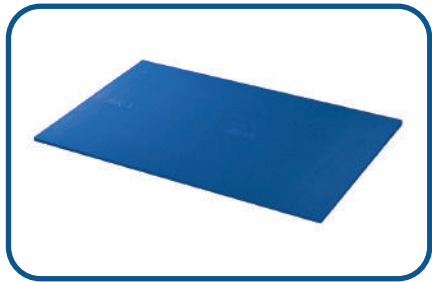

HOLDING STRAP

ITEM CODE	
AE2290	Grey

SHOULDER STRAP

ITEM CODE - L 1730 x W 38 x D 2.5mm	
AE2291	Black

YOGA CARRY BAG

ITEM CODE	
AE2292	Black

AIREX HERCULES MAT

With the Airex therapy mat Hercules, there is no limit to the variety of therapeutic single or group exercises you can perform.

The high buoyancy makes them the preferred mat for therapists and patients in hydrotherapy.

Used when high comfort is desired!

ITEM CODE - L 2000 x W 1000 x D 25mm
AE2212 Blue

AIREX ATLAS MAT

The Airex Atlas is the largest mat in the product range. Thanks to its rectangular shape, an even more extensive cohesive section can be covered by several mats when required. Pushing through to the floor is not possible, even with point loads.