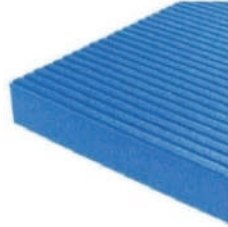

HOLDING STRAP

ITEM CODE	
AE2290	Grey

SHOULDER STRAP

ITEM CODE - L 1730 x W 38 x D 2.5mm	
AE2291	Black

YOGA CARRY BAG

ITEM CODE	
AE2292	Black

AIREX HERCULES MAT

With the Airex therapy mat Hercules, there is no limit to the variety of therapeutic single or group exercises you can perform.

The high buoyancy makes them the preferred mat for therapists and patients in hydrotherapy.

Used when high comfort is desired!

ITEM CODE - L 2000 x W 1000 x D 25mm
AE2212 Blue

AIREX ATLAS MAT

The Airex Atlas is the largest mat in the product range. Thanks to its rectangular shape, an even more extensive cohesive section can be covered by several mats when required. Pushing through to the floor is not possible, even with point loads.