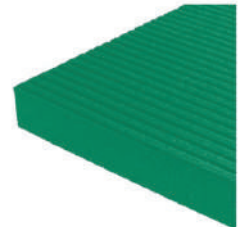

AIREX HERCULES MAT

With the Airex therapy mat Hercules, there is no limit to the variety of therapeutic single or group exercises you can perform.

The high buoyancy makes them the preferred mat for therapists and patients in hydrotherapy.

Used when high comfort is desired!

ITEM CODE - L 2000 x W 1000 x D 25mm
AE2212 Blue

AIREX ATLAS MAT

The Airex Atlas is the largest mat in the product range. Thanks to its rectangular shape, an even more extensive cohesive section can be covered by several mats when required. Pushing through to the floor is not possible, even with point loads.

In water applications, the Airex Atlas constitutes the optimum basis for all conceivable forms of therapy.

Invites creative water play!

ITEM CODE - L 2000 x W 1250 x D 15mm
AE2150 Green
AE2151 Water Blue

STANDARD FEATURES

- Ultimate comfort: insulating, soft, warm with excellent high damping properties
- Highest security: optimal stretch, flat-lying, robust, non-slip with rounded edges
- Hygienic: sanitised treatment and easy to clean
- For In and Outdoor use: weather-resistant
- Closed cell foam construction
- Longevity

HOLDING STRAP

SHOULDER STRAP

YOGA CARRY BAG