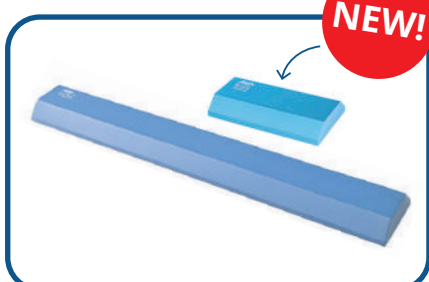

AIREX BALANCE BEAM