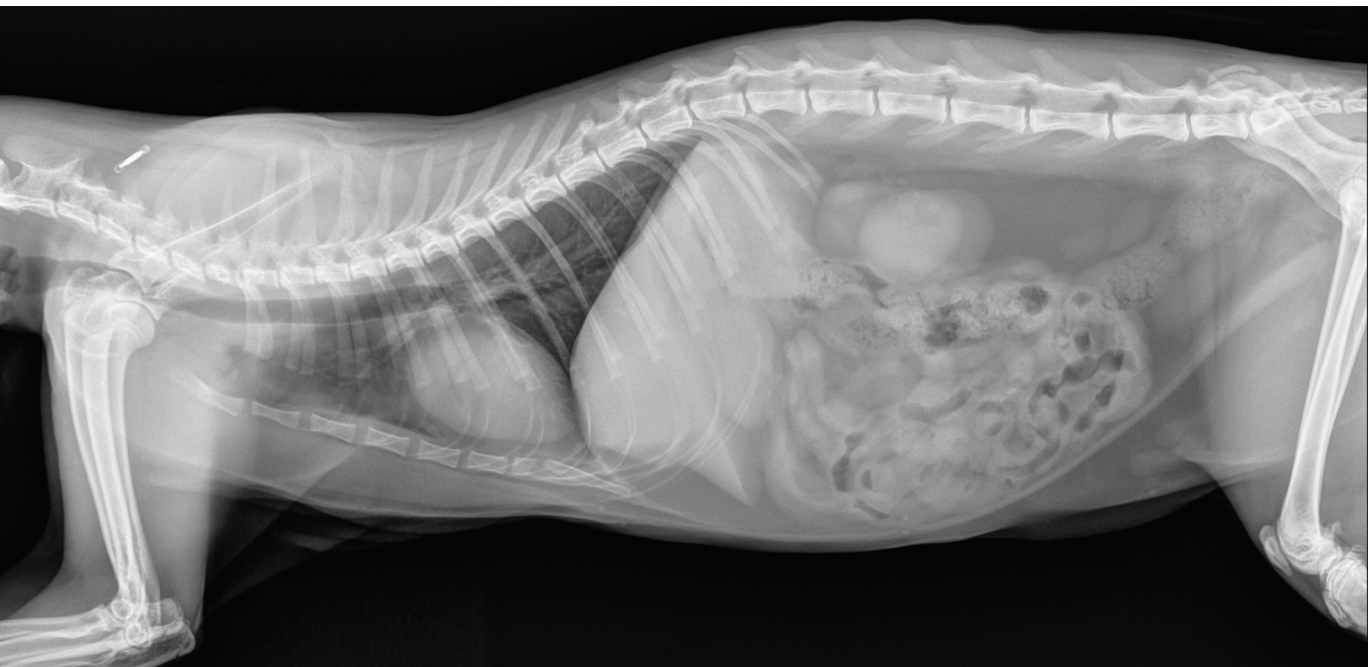

YOUR IMAGE IS OUR BUSINESS.

800.268.5354 soundvet.com

SMART IMAGING

TUNE IN TO MUSICA

INTELLIGENT IMAGE PROCESSING

MUSICA delivers consistently high image quality across species, views and users. All of this is achieved independent of tuning files and window level adjustment.

- Balanced presentation of soft tissue and overlapping bone structures
- Realistic representation of anatomy, not over processed
- Confident comfortable reading
- Gold standard in human and veterinary radiology
- A truly innovative “hands free” medical image processor