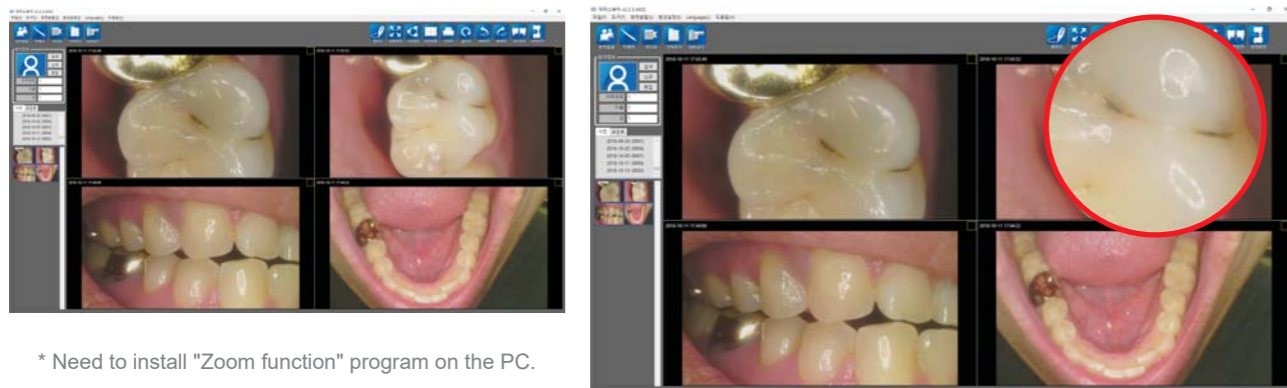

Dental Camera

-IC-WHT60 -IC-WHW61
 -IC-DCAM70 -IC-DCAU71
 -IC-EZAM80 -IC-EZAU81
 -IC-WHMA90 -IC-WHCD100

Curing Light

-CL-DLT30 -CL-DL10
 -CL-DC20 -CL-AT24

Apex Locator

-AL-DF10 -AL-DFA20

Zoom function

Ability to enlarge the image with zoom feature to support user convenience.

* Need to install "Zoom function" program on the PC.

Software compatibility

Able to be used with almost any dental imaging software in the market.

1 Specification

Model	IC-WHMA90	
Camera	Power source	5V (USB power)
	Size	Approx. 128 x 21.5 x 32 mm
	Weight	Approx. 61g (2.2oz)
	Sensor type	5M CMOS sensor
	Lighting	White LED x 12 pcs
	Focusing	Auto-focus
	Focus range	Macro to infinity
USB cable	cable length	Approx. 3 M (9.8ft)

Nov.2018 rev.0

Features of Whicam M

Image quality

- Macro to infinity**
Camera is able to focus from macro mode (close) to infinity that includes a full arch and face shot.
- Auto-focus**
Camera is able to focus in any position not only inside of oral cavity but also full arch and face shot.
- FHD image support**
The device shows FHD (1080p) in live image supported by a 5M sensor.
- Color impressions**
Adjust the color impression on camera to fit different monitors or screen.
- Black&White function**
Capture and save X-ray film image to PC

Ergonomic design

- Dental handpiece design**
Most familiar design for dentists.
- Metal body case**
Metal body case increases product durability.
- Slim head size**
Slim head design makes it easier to approach the oral cavity with camera.
- Retraction head design**
Retract patient's tongue and cheek to get better image.
- Efficient brightness**
12 pcs LEDs makes for efficient brightness.
- Dual capture buttons**
Capture buttons are placed on the top and bottom side of camera to make for an easy capture in any position.
- LED indicators**
LED indicators show the device status and mode.