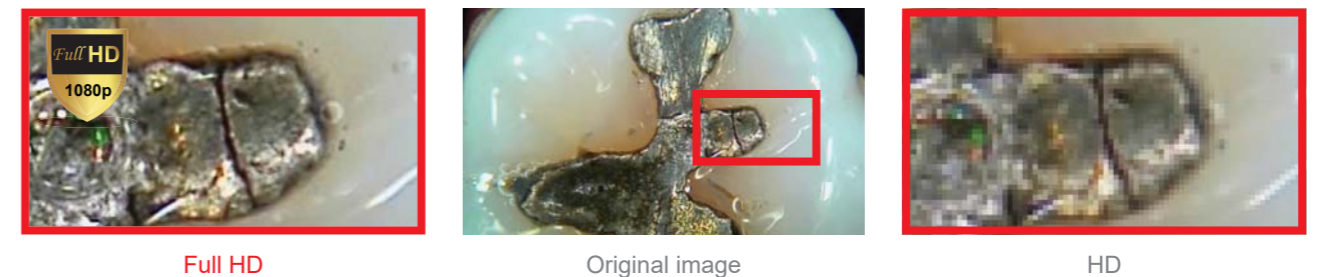

Ergonomic design

- Dental handpiece design**
Most familiar design for dentists.
- Metal body case**
Metal body case increases product durability.
- Slim head size**
Slim head design makes it easier to approach the oral cavity with camera.
- Retraction head design**
Retract patient's tongue and cheek to get better image.
- Efficient brightness**
12 pcs LEDs makes for efficient brightness.
- Dual capture buttons**
Capture buttons are placed on the top and bottom side of camera to make for an easy capture in any position.
- LED indicators**
LED indicators show the device status and mode.

Convenience

- Mouse function**
Built-in mouse function for user convenience.
- Zoom function**
Ability to enlarge the image with zoom feature to support user convenience.
- LED brightness adjust**
Ability to adjust the LED brightness.
- Support twain driver**
Support twain driver allows for use in almost any dental imaging software.
- Software compatibility**
Able to be used with almost any dental imaging software in the market.
- Detachable USB cable**
Detachable USB cable makes it easy to move the camera to other dental chairs.

Macro to Infinity

Camera is able to focus from macro mode (close) to infinity that includes a full arch and face shot.

FHD image support

The device shows FHD (1080p) in live image supported by a 5M sensor.