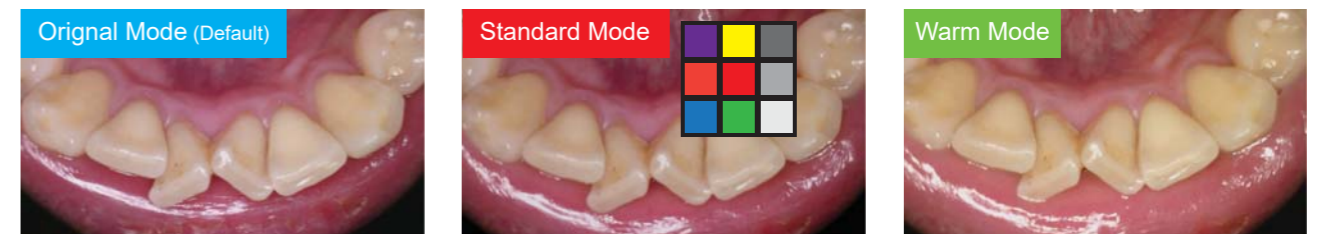

Macro to Infinity

Camera is able to focus from macro mode (close) to infinity that includes a full arch and face shot.

FHD image support

The device shows FHD (1080p) in live image supported by a 5M sensor.

Color impressions

Adjust the color impression on camera to fit different monitors or screen.

Same color chart image with x-rite