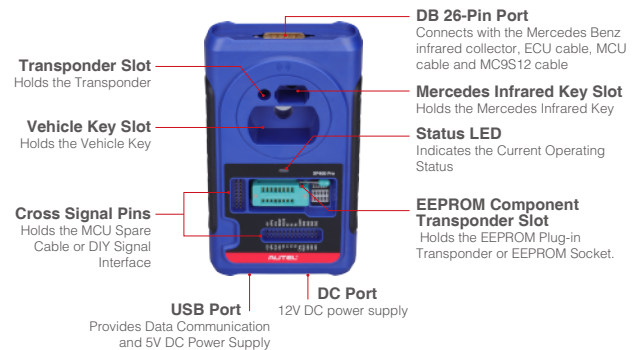

AUTEL® MaxiIM IM608 Pro

All-In-One Key Programming & Advanced Diagnostics

- **Powerful Combination of Advanced Key Programming / All Systems Diagnostics / Advanced Maintenance Services**
- **Smart Mode for Guided and Automated Key Learning, Expert Mode for Advanced Key Learning**
- **Powerful OE Level Diagnostic Scan Tool and Immo Features for Higher USA, Asian, European Vehicle Coverage**
- **Professional Key Programming Equipped with XP400 Pro and Maxiflash ECU Programmer for Complete Immo Coverage**

ADVANCED IMMO & KEY PROGRAMMING

- Read PIN / CS (All Key Lost)
- Key Generation
- Key Learning / Remote Learning
- Backup/ Restore IMMO Data
- IMMO ECU Reset / Adaptation, Refresh / Coding
- BENZ 3rd Generation IMMO Add Key, All Key Lost, Key Learning
- **Read/Write/Erase Benz ESL_W209 / W906 Data***
- **Benz OE NEC Key Learning***
- **BMW EWS3 Key Learning***
- BMW FEM/ BOC Key Learning and ECU Adaptation
- BMW CAS4/3/2 Key Learning
- **Volkswagen / AUDI / BMW Key Unlock***
- Volkswagen / AUDI MQB Key Learning, 48 Transponder (96-bit) Add Key, All Key Lost, A6 All Key Lost

* Need extra adapters.

XP400 Pro KEY & CHIP PROGRAMMER

- Read / Write Transponder Data
- Read / Write ECU / MCU / EEPROM Data
- Read / Write MC9S12 Encryption Chip
- Read / Write Mercedes Infrared Key
- Detect Remote Frequency