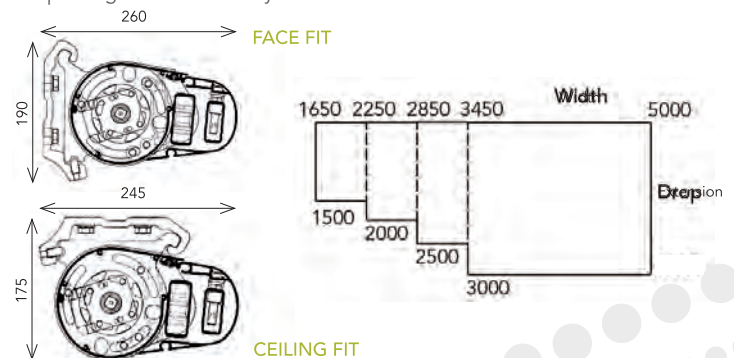

Headbox Sizes & Size Limits

Pitch of sunshade is adjustable between 1 and 45 degrees. Slimline full-cassette powdercoated extruded aluminium box unobtrusively protects and prolongs the life of the system.