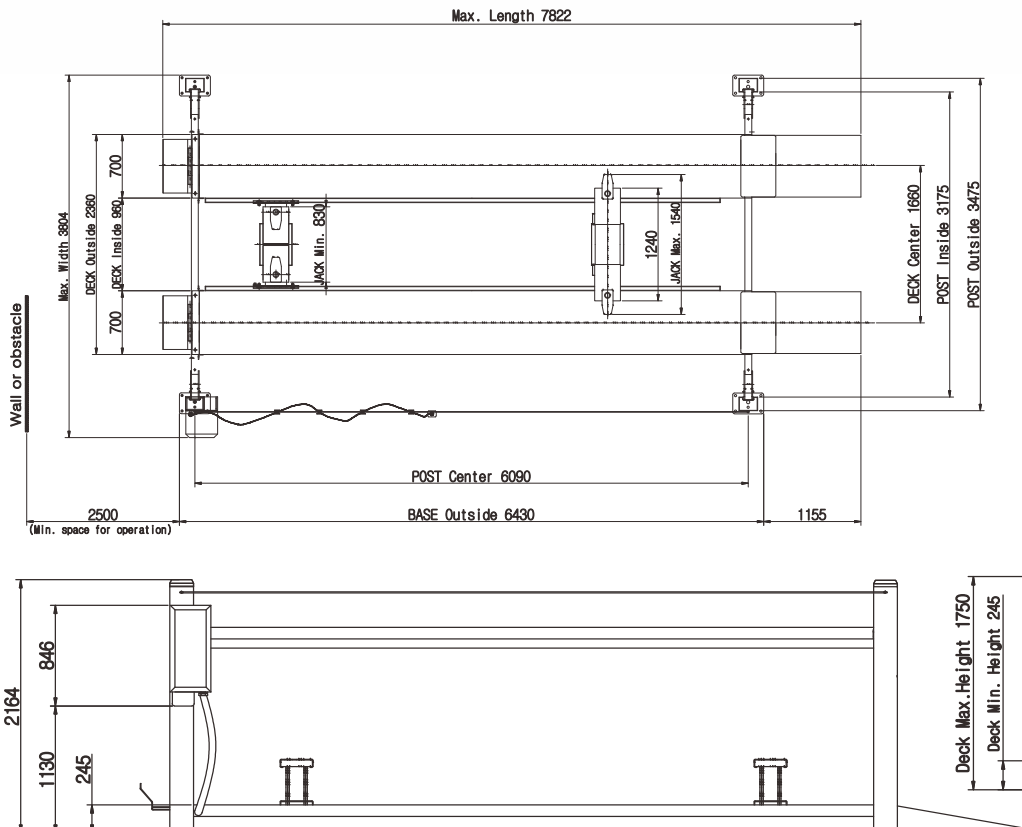

POWERREX SL8000

8 ton four post lift with two jack for wheel free operation

Feature

- Extended platform for convenient working condition
- Auto level locking position
- Double safety devices make safe working condition
- Engineering plastic carriage guide
- Automatic Electrical Locking System
- Cable remote control included (6 buttons)
- Adopted twin wire ropes
- Individual control switch on each rolling jack

Dimension

Specification

Max(Capacity)	8,000kg
Max. Height	1750 mm
Lowest Height	245 mm
Size(mm)	3,804 W X 2,164 H X 7,822 L
Power & Motor	optional Single 3HPx4Px220Vx60Hz standard 3phase 3HPx4Px220V/380Vx60Hz
Operation method	Control panel & wired remote control