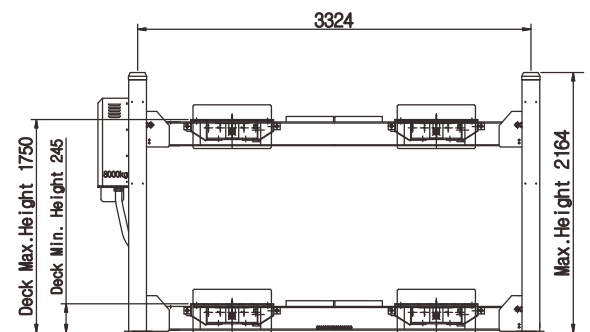

POWERREX SL8000

8 ton four post lift with two jack for wheel free operation

Feature

- Extended platform for convenient working condition
- Auto level locking position
- Double safety devices make safe working condition
- Engineering plastic carriage guide
- Automatic Electrical Locking System
- Cable remote control included (6 buttons)
- Adopted twin wire ropes
- Individual control switch on each rolling jack

Dimension

Specification

Max(Capacity)	8,000kg
Max. Height	1750 mm
Lowest Height	245 mm
Size(mm)	3,804 W X 2,164 H X 7,822 L
Power & Motor	optional Single 3HPx4Px220Vx60Hz standard 3phase 3HPx4Px220V/380Vx60Hz
Operation method	Control panel & wired remote control