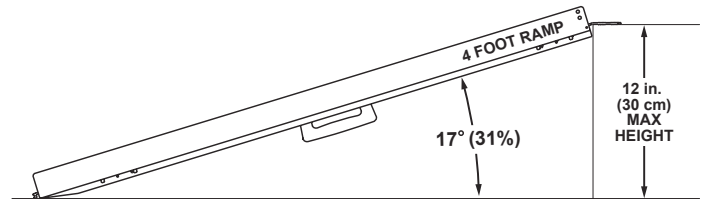

- 272 kg (600 lbs.) weight capacity
- Lightweight and portable
- 3-year limited warranty
- Quick delivery, nationwide distribution
- Integrated, high traction surface
- Comprehensive product line
- Competitively priced
- Available in: 61cm (2') • 91cm (3') • 122cm (4') • 152cm (5') • 183cm (6')

% = percent grade

				16° (29%)	20 in. (51 cm)	Rise (inches/cm)
				15° (27%)	14 in. (36 cm)	
			15° (27%)	13° (23%)	13 in. (33 cm)	
	17° (31%)	13° (23%)	11° (20%)	12 in. (30 cm)		
	15° (27%)	11° (20%)	10° (18%)	11 in. (28 cm)		
16° (29%)	12° (21%)	9° (16%)	8° (14%)	10 in. (25 cm)		
15° (27%)	11° (20%)	9° (16%)	7° (12%)	9 in. (23 cm)		
13° (23%)	10° (18%)	8° (14%)	6° (11%)	8 in. (20 cm)		
17° (31%)	11° (20%)	8° (14%)	7° (12%)	7 in. (18 cm)		
15° (27%)	10° (18%)	7° (12%)	6° (11%)	6 in. (15 cm)		
12° (21%)	8° (14%)	6° (11%)	5° (9%)	5 in. (13 cm)		
10° (18%)	6° (11%)	5° (9%)	4° (7%)	4 in. (10 cm)		
7° (12%)	—	—	—	3 in. (8 cm)		
2 ft. (61 cm)	3 ft. (91 cm)	4 ft. (122 cm)	5 ft. (152 cm)	6 ft. (183 cm)		

Ramp Length (feet/cm)

SPECIFICATIONS

Length.....	Width Folded	Width Unfolded	W eight
61cm (2').....	37.5cm (14.75")	75cm (29.5")	5kg (12.0 lbs.)
91cm (3').....	37.5cm (14.75")	75cm (29.5")	8kg (17.5 lbs.)
122cm (4').....	37.5cm (14.75")	75cm (29.5")	11kg (23.5 lbs.)
152cm (5').....	37.5cm (14.75")	75cm (29.5")	13kg (29.5 lbs.)
183cm (6').....	37.5cm (14.75")	75cm (29.5")	16kg (35.0 lbs.)