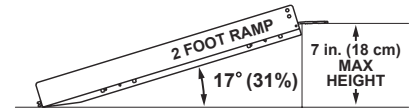

- 272 kg (600 lbs.) weight capacity
- Lightweight and portable
- 3-year limited warranty
- Quick delivery, nationwide distribution
- Integrated, high traction surface
- Comprehensive product line
- Competitively priced
- Available in: 61cm (2') • 91cm (3') • 122cm (4') • 152cm (5') • 183cm (6')

% = percent grade

				16° (29%)	20 in. (51 cm)	Rise (inches/cm)
				15° (27%)	14 in. (36 cm)	
			15° (27%)	13° (23%)	13 in. (33 cm)	
	17° (31%)	13° (23%)	11° (20%)	12 in. (30 cm)		
	15° (27%)	11° (20%)	10° (18%)	11 in. (28 cm)		
16° (29%)	12° (21%)	9° (16%)	8° (14%)	10 in. (25 cm)		
15° (27%)	11° (20%)	9° (16%)	7° (12%)	9 in. (23 cm)		
13° (23%)	10° (18%)	8° (14%)	6° (11%)	8 in. (20 cm)		
17° (31%)	11° (20%)	8° (14%)	7° (12%)	7 in. (18 cm)		
15° (27%)	10° (18%)	7° (12%)	6° (11%)	6 in. (15 cm)		
12° (21%)	8° (14%)	6° (11%)	5° (9%)	5 in. (13 cm)		
10° (18%)	6° (11%)	5° (9%)	4° (7%)	4 in. (10 cm)		
7° (12%)	—	—	—	3 in. (8 cm)		
2 ft. (61 cm)	3 ft. (91 cm)	4 ft. (122 cm)	5 ft. (152 cm)	6 ft. (183 cm)		

Ramp Length (feet/cm)

SPECIFICATIONS

Length.....	Width Folded	Width Unfolded	W eight
61cm (2').....	37.5cm (14.75")	75cm (29.5")	5kg (12.0 lbs.)
91cm (3').....	37.5cm (14.75")	75cm (29.5")	8kg (17.5 lbs.)
122cm (4').....	37.5cm (14.75")	75cm (29.5")	11kg (23.5 lbs.)
152cm (5').....	37.5cm (14.75")	75cm (29.5")	13kg (29.5 lbs.)
183cm (6').....	37.5cm (14.75")	75cm (29.5")	16kg (35.0 lbs.)