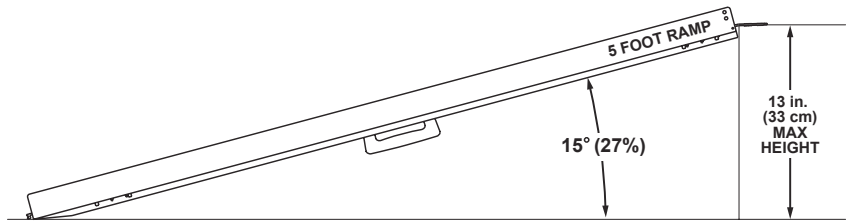

- 272 kg (600 lbs.) weight capacity
- Lightweight and portable
- 3-year limited warranty
- Quick delivery, nationwide distribution
- Integrated, high traction surface
- Comprehensive product line
- Competitively priced
- Available in: 61cm (2') • 91cm (3') • 122cm (4') • 152cm (5') • 183cm (6')

% = percent grade

				16° (29%)	20 in. (51 cm)	Rise (inches/cm)
				15° (27%)	14 in. (36 cm)	
			15° (27%)	13° (23%)	13 in. (33 cm)	
	17° (31%)	13° (23%)	11° (20%)	12 in. (30 cm)		
	15° (27%)	11° (20%)	10° (18%)	11 in. (28 cm)		
16° (29%)	12° (21%)	9° (16%)	8° (14%)	10 in. (25 cm)		
15° (27%)	11° (20%)	9° (16%)	7° (12%)	9 in. (23 cm)		
13° (23%)	10° (18%)	8° (14%)	6° (11%)	8 in. (20 cm)		
17° (31%)	11° (20%)	8° (14%)	7° (12%)	7 in. (18 cm)		
15° (27%)	10° (18%)	7° (12%)	6° (11%)	6 in. (15 cm)		
12° (21%)	8° (14%)	6° (11%)	5° (9%)	5 in. (13 cm)		
10° (18%)	6° (11%)	5° (9%)	4° (7%)	4 in. (10 cm)		
7° (12%)	—	—	—	3 in. (8 cm)		
2 ft. (61 cm)	3 ft. (91 cm)	4 ft. (122 cm)	5 ft. (152 cm)	6 ft. (183 cm)		

Ramp Length (feet/cm)

SPECIFICATIONS

Length.....	Width Folded	Width Unfolded	W eight
61cm (2').....	37.5cm (14.75")	75cm (29.5")	5kg (12.0 lbs.)
91cm (3').....	37.5cm (14.75")	75cm (29.5")	8kg (17.5 lbs.)
122cm (4').....	37.5cm (14.75")	75cm (29.5")	11kg (23.5 lbs.)
152cm (5').....	37.5cm (14.75")	75cm (29.5")	13kg (29.5 lbs.)
183cm (6').....	37.5cm (14.75")	75cm (29.5")	16kg (35.0 lbs.)