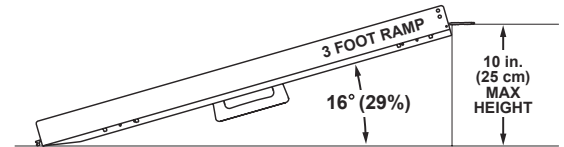

- 272 kg (600 lbs.) weight capacity
- Lightweight and portable
- 3-year limited warranty
- Quick delivery, nationwide distribution
- Integrated, high traction surface
- Comprehensive product line
- Competitively priced
- Available in: 61cm (2') • 91cm (3') • 122cm (4') • 152cm (5') • 183cm (6')

% = percent grade

				16° (29%)	20 in. (51 cm)	Rise (inches/cm)
				15° (27%)	14 in. (36 cm)	
			15° (27%)	13° (23%)	13 in. (33 cm)	
	17° (31%)	13° (23%)	11° (20%)	12 in. (30 cm)		
	15° (27%)	11° (20%)	10° (18%)	11 in. (28 cm)		
16° (29%)	12° (21%)	9° (16%)	8° (14%)	10 in. (25 cm)		
15° (27%)	11° (20%)	9° (16%)	7° (12%)	9 in. (23 cm)		
13° (23%)	10° (18%)	8° (14%)	6° (11%)	8 in. (20 cm)		
17° (31%)	11° (20%)	8° (14%)	7° (12%)	7 in. (18 cm)		
15° (27%)	10° (18%)	7° (12%)	6° (11%)	6 in. (15 cm)		
12° (21%)	8° (14%)	6° (11%)	5° (9%)	5 in. (13 cm)		
10° (18%)	6° (11%)	5° (9%)	4° (7%)	4 in. (10 cm)		
7° (12%)	—	—	—	3 in. (8 cm)		
2 ft. (61 cm)	3 ft. (91 cm)	4 ft. (122 cm)	5 ft. (152 cm)	6 ft. (183 cm)		

Ramp Length (feet/cm)

SPECIFICATIONS

Length.....	Width Folded	Width Unfolded	W eight
61cm (2').....	37.5cm (14.75")	75cm (29.5")	5kg (12.0 lbs.)
91cm (3').....	37.5cm (14.75")	75cm (29.5")	8kg (17.5 lbs.)
122cm (4').....	37.5cm (14.75")	75cm (29.5")	11kg (23.5 lbs.)
152cm (5').....	37.5cm (14.75")	75cm (29.5")	13kg (29.5 lbs.)
183cm (6').....	37.5cm (14.75")	75cm (29.5")	16kg (35.0 lbs.)