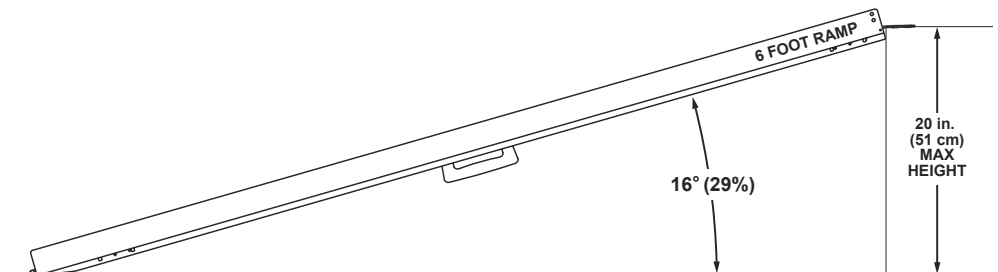

- 272 kg (600 lbs.) weight capacity
- Lightweight and portable
- 3-year limited warranty
- Quick delivery, nationwide distribution
- Integrated, high traction surface
- Comprehensive product line
- Competitively priced
- Available in: 61cm (2') • 91cm (3') • 122cm (4') • 152cm (5') • 183cm (6')

% = percent grade

				16° (29%)	20 in. (51 cm)	Rise (inches/cm)
				15° (27%)	14 in. (36 cm)	
			15° (27%)	13° (23%)	13 in. (33 cm)	
	17° (31%)	13° (23%)	11° (20%)	12 in. (30 cm)		
	15° (27%)	11° (20%)	10° (18%)	11 in. (28 cm)		
16° (29%)	12° (21%)	9° (16%)	8° (14%)	10 in. (25 cm)		
15° (27%)	11° (20%)	9° (16%)	7° (12%)	9 in. (23 cm)		
13° (23%)	10° (18%)	8° (14%)	6° (11%)	8 in. (20 cm)		
17° (31%)	11° (20%)	8° (14%)	7° (12%)	7 in. (18 cm)		
15° (27%)	10° (18%)	7° (12%)	6° (11%)	6 in. (15 cm)		
12° (21%)	8° (14%)	6° (11%)	5° (9%)	5 in. (13 cm)		
10° (18%)	6° (11%)	5° (9%)	4° (7%)	4 in. (10 cm)		
7° (12%)	—	—	—	3 in. (8 cm)		
2 ft. (61 cm)	3 ft. (91 cm)	4 ft. (122 cm)	5 ft. (152 cm)	6 ft. (183 cm)		

Ramp Length (feet/cm)

SPECIFICATIONS

Length.....	Width Folded	Width Unfolded	W eight
61cm (2').....	37.5cm (14.75")	75cm (29.5")	5kg (12.0 lbs.)
91cm (3').....	37.5cm (14.75")	75cm (29.5")	8kg (17.5 lbs.)
122cm (4').....	37.5cm (14.75")	75cm (29.5")	11kg (23.5 lbs.)
152cm (5').....	37.5cm (14.75")	75cm (29.5")	13kg (29.5 lbs.)
183cm (6').....	37.5cm (14.75")	75cm (29.5")	16kg (35.0 lbs.)