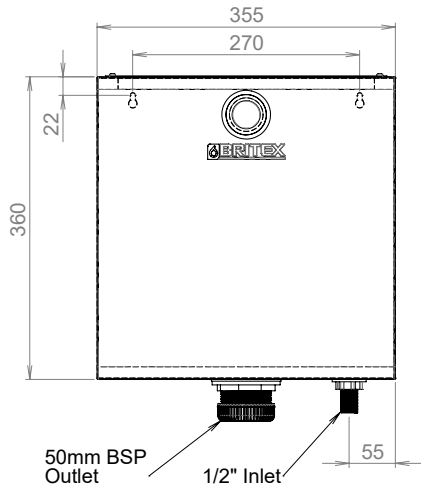

#### To order this item please advise:

- FCS: Standard Flush (38mm Outlet)
- FCS-LF: Low Flush (25mm Outlet)

- Fully welded case with radius top edge
- Concealed wall fixings
- Tamper resistant service panel
- Adjustable flush volume - up to 7.5L (Standard Flush Only)

### INSTALLATION NOTES

1) Cistern mounts to wall via two key hole fixings at the rear of the cistern case. 2) Fixing points are accessed by removing the access panel on top of the cistern. 3) Inlet is supplied on right hand side as standard, or left hand side as a special order.