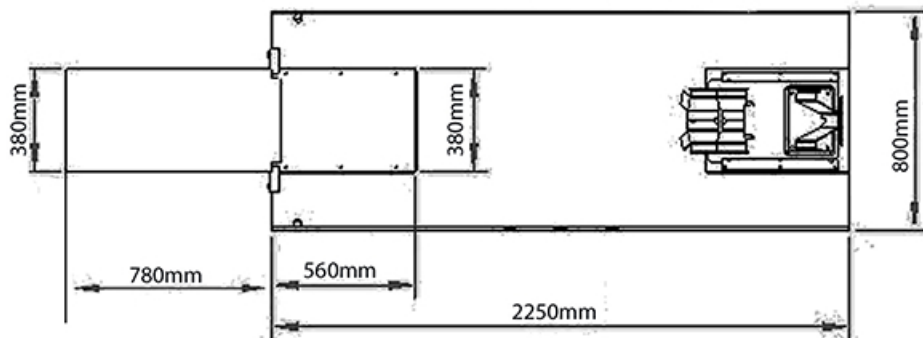

Moto Jack
"AutoLift 242810"