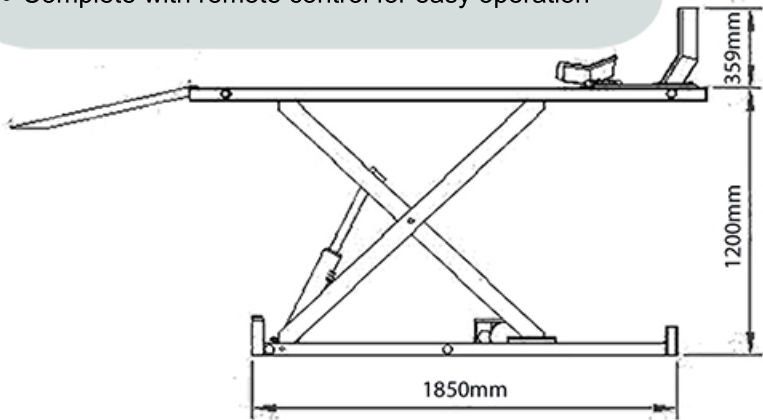

AutoLift 243156

1000Kg Capacity
Electric Hydraulic
Extra High Motorcycle Hoist

Extra Heavy Duty
Single Phase Operation

Features

- 240V, single phase operation
- Heavy duty 1000Kg capacity
- Professional quality, perfect for motorcycle repairs and service
- Powerful electric hydraulic lifting system
- Electric operation lock release
- Front and rear drop panels
- Adjustable self locking wheel clamp
- Complete with remote control for easy operation

Optional side extensions available for ride
on mower & ATV vehicles
"EC" version

Optional Extra:

Moto Jack
"AutoLift 242810"

Specification

- Power: 240V/50Hz/1Ph (10 Amp)
- Length overall: 3030mm
- Width overall: 800mm
- Lifting height: 180~1200mm
- Lifting capacity: 1000kg
- Net weight: 265kg
- Gross weight: 310kg
- Packing Size: 2300*850*460mm