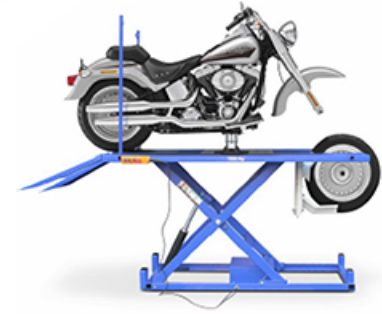

AutoLift 243156

1000Kg Capacity
Electric Hydraulic
Extra High Motorcycle Hoist

Extra Heavy Duty
Single Phase Operation

Features

- 240V, single phase operation
- Heavy duty 1000Kg capacity
- Professional quality, perfect for motorcycle repairs and service
- Powerful electric hydraulic lifting system
- Electric operation lock release
- Front and rear drop panels
- Adjustable self locking wheel clamp
- Complete with remote control for easy operation

Optional side extensions available for ride
on mower & ATV vehicles
"EC" version

Optional Extra:

Moto Jack
"AutoLift 242810"

Specification

- Power: 240V/50Hz/1Ph (10 Amp)
- Length overall: 3030mm
- Width overall: 800mm
- Lifting height: 180~1200mm
- Lifting capacity: 1000kg
- Net weight: 265kg
- Gross weight: 310kg
- Packing Size: 2300*850*460mm