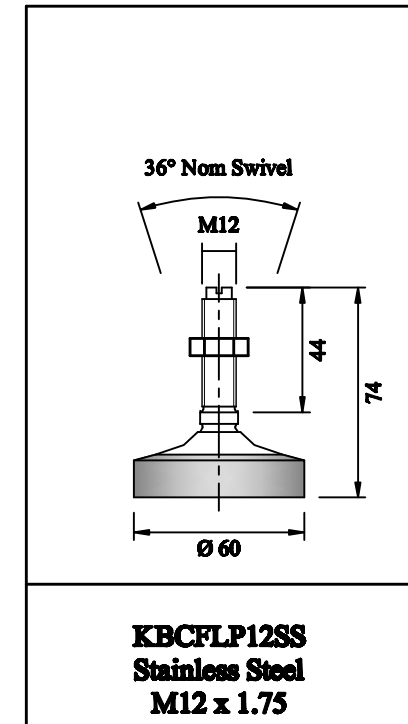

Kelba Ball & Cup Swivel Feet

- * Easy installation
- * Removable rubber base pad
- * Ball & cup design to centre automatically
- * Height adjustable

Kelba (Australia) Pty Ltd				
Reference		Ball & Cup Swivel feet		
Date	30/03/09			
Drawn By	J. Dagang			
Approved		Drg No.	BC Feet - 1	Rev
Scale	NTS			Date