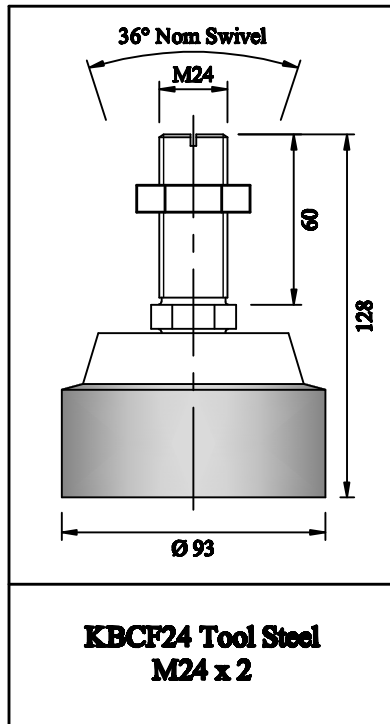

Kelba Ball & Cup Swivel Feet

- * Easy installation
- * Removable rubber base pad
- * Ball & cup design to centre automatically
- * Height adjustable

Kelba (Australia) Pty Ltd				
Reference		Ball & Cup Swivel feet		
Date	30/03/09			
Drawn By	J. Dagang			
Approved		Drg No.	BC Feet - 1	Rev
Scale	NTS			Date