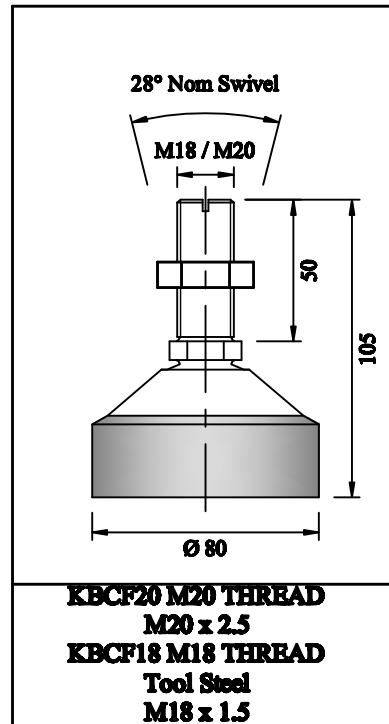

Kelba Ball & Cup Swivel Feet

- * Easy installation
- * Removable rubber base pad
- * Ball & cup design to centre automatically
- * Height adjustable

Kelba (Australia) Pty Ltd				
Reference		Ball & Cup Swivel feet		
Date	30/03/09			
Drawn By	J. Dagang			
Approved		Drg No.	BC Feet - 1	Rev
Scale	NTS			Date