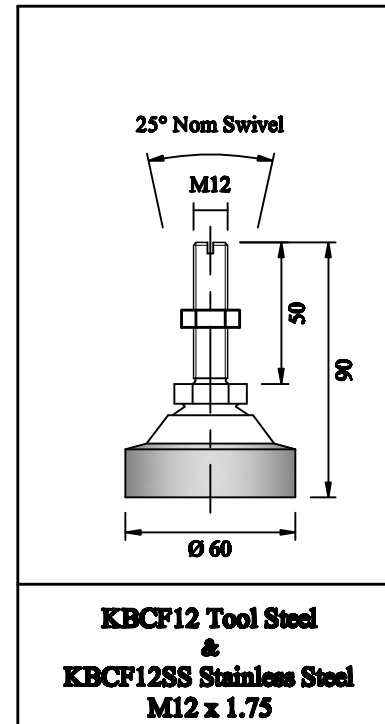

Kelba Ball & Cup Swivel Feet

- * Easy installation
- * Removable rubber base pad
- * Ball & cup design to centre automatically
- * Height adjustable

Kelba (Australia) Pty Ltd				
Reference		Ball & Cup Swivel feet		
Date	30/03/09			
Drawn By	J. Dagang			
Approved		Drg No.	BC Feet - 1	Rev
Scale	NTS			Date