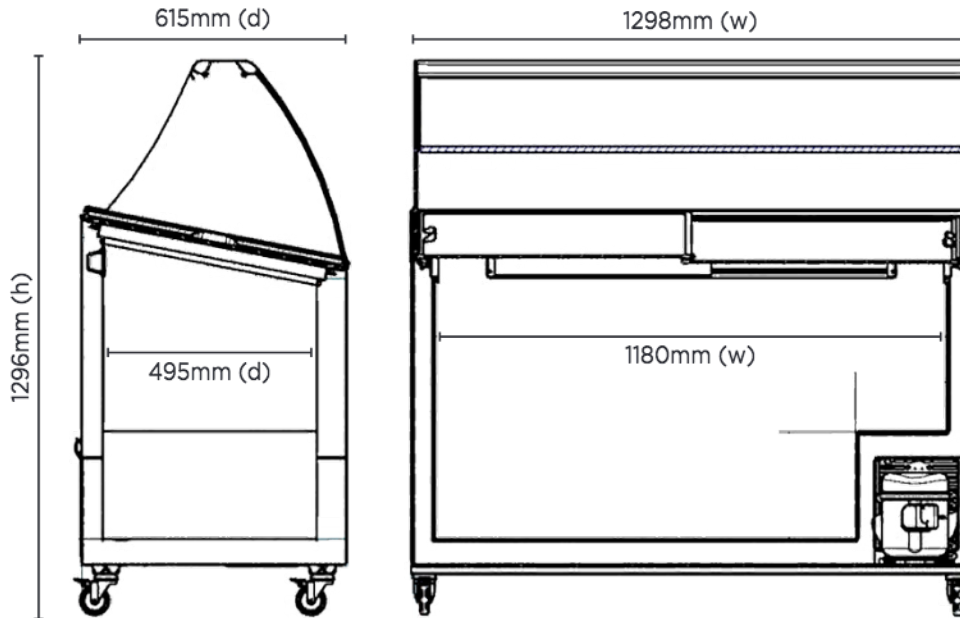

GD0007S | Chest Freezer Gelato Display

Gelato Displays

GD0007S

**CHEST FREEZER
GELATO DISPLAY**

Curved canopy offers
greater visibility while
maintaining hygiene

Includes 7 plastic
5L tubs

Castors make movement
& placement easy

GD0007S | Chest Freezer Gelato Display

Gelato Displays

Tub Support Framework

SPECIFICATIONS

Part Number	3735262
Capacity	352L
Temp. Range (°C)	-22 to -12°C
Max. Ambient Temp. (°C)	35°C
Refrigeration Power	300W
Energy Consumption	4.9kWh/24h
Current	2.3A
Gross Weight	81kg
Packaged Dimensions	1330 x 680 x 980 mm
Refrigerant	R404a
Plug Supplied	Yes, 1 x 10A
Plug Location	Compressor Compartment
Main Light	Fluorescent
No. of lids	2, Sliding
Canopy	Yes
Door Lock	Yes
Tubs	7

Rear Storage	No
Tubs in Storage	7
Door Swing Dimensions	N/A
Total Height with Door Open	N/A
Automatic Defrost System	No
Colour	White
Castors	Yes
Warranty	Yes, 1 year parts & warranty
Warranty Service	Bromic Extra Care

DIMENSIONS

External (mm)	
Width	1298
Depth	615
Height	1296
Internal (mm)	
Width	1180
Depth	495
Height	708

BROMIC PTY Ltd reserve the right to alter specifications without notice.