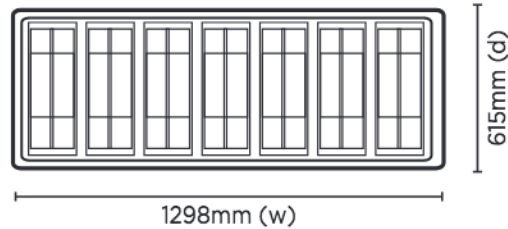

GD0007S | Chest Freezer Gelato Display

Gelato Displays

GD0007S

**CHEST FREEZER
GELATO DISPLAY**

Curved canopy offers
greater visibility while
maintaining hygiene

Includes 7 plastic
5L tubs

Castors make movement
& placement easy

GD0007S | Chest Freezer Gelato Display

Gelato Displays

Tub Support Framework

SPECIFICATIONS

Part Number	3735262
Capacity	352L
Temp. Range (°C)	-22 to -12°C
Max. Ambient Temp. (°C)	35°C
Refrigeration Power	300W
Energy Consumption	4.9kWh/24h
Current	2.3A
Gross Weight	81kg
Packaged Dimensions	1330 x 680 x 980 mm
Refrigerant	R404a
Plug Supplied	Yes, 1 x 10A
Plug Location	Compressor Compartment
Main Light	Fluorescent
No. of lids	2, Sliding
Canopy	Yes
Door Lock	Yes
Tubs	7

DIMENSIONS

External (mm)	
Width	1298
Depth	615
Height	1296
Internal (mm)	
Width	1180
Depth	495
Height	708

BROMIC PTY Ltd reserve the right to alter specifications without notice.