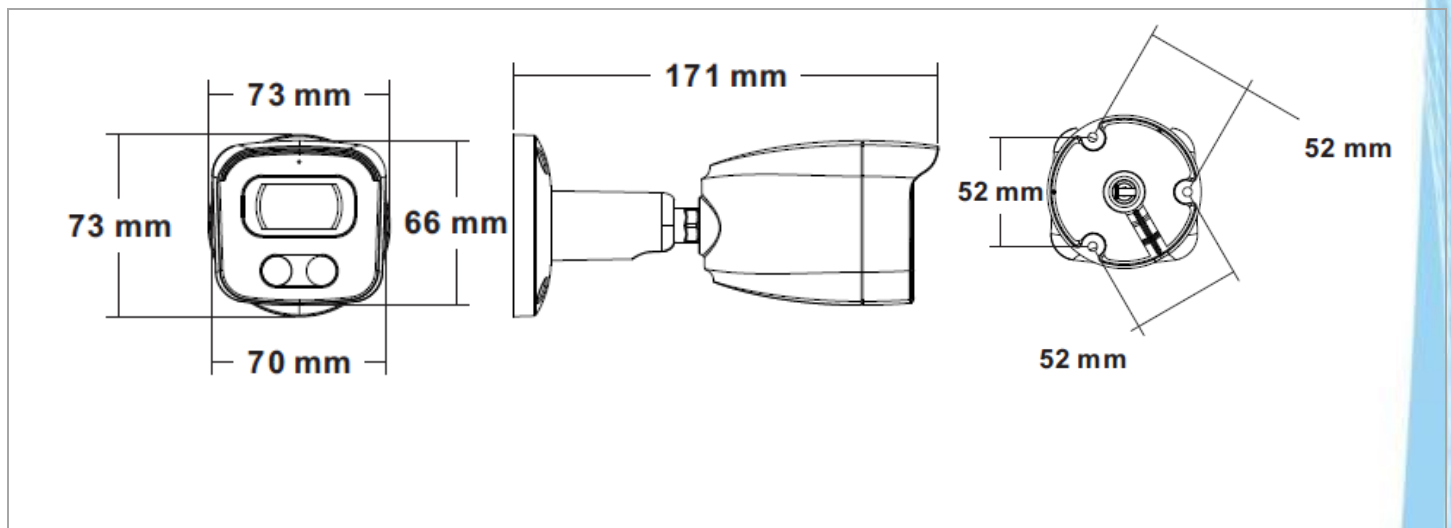

EZA1540-FC

5-Megapixel Day/Night 24 Hour Full Color
Outdoor Bullet Camera

ONVIF

Features

- 5MP Progressive scan CMOS sensor
- 3.6mm fixed lens
- Supports 3DNR (Digital Noise Reduction)
- 1944P Full HD and 25m night vision provide crystal-clear video streaming day and night.
- Supports UTC function: Control camera OSD settings directly from DVR end
- Weather-proof IP67 rated
- The flexible angle viewing with its 3-Axis rotation design allows wall or ceiling mounting

Dimensions

Specification

Camera	
Pickup Device	1/2.5" Progressive Scan CMOS sensor
Lens	8M:3840*2160 5M:2592*1944 4M:2560*1440 2M:1920*1080
TV System	PAL/NTSC
Electronic Shutter	AUTO
Lens	
Focus Length	3.6mm
Lens Type	Fixed
Night Vision	
IR Cut Filter	Yes
Infrared LED	NO , Suport Warm white (4000K)
Light Distanc	up to 25m
IR Status	AGC Auto Control
Camera features	
Day/Night	Color
OSD Menu	Yes
UTC	Yes
Noise Reduction	3DNR
White Balance	AUTO / MANUAL
Gain Control	AUTO
General	
Power	DC12V±10%
	Power consumption: Max 450mA
Dimensions (Ø x H)	171(W) x 73(H) x 70(D)mm
Net Weight	800kg
Material	Metal
Working Environment	-10°C ~ +60°C RH95% Max
Strorage Environment	-20°C ~ +60°C RH95% Max
Ingress Protection	IP67