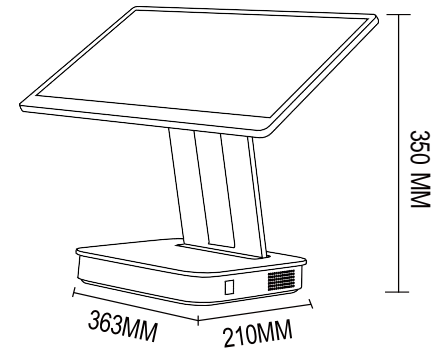

APUS Pos Series

15.6inch Professional POS Terminal

SPECIFICATIONS

Model No.	APU156A	APU156AD
SYSTEM		
Processor	RK3566 ARM Cortex-A55 Quad-Core, 1.8Ghz	RK3568 ARM Cortex-A55 Quad-Core, 2.0Ghz
RAM	4GB DDR4	
ROM	32GB EMMC	
OS	Android 11	
DISPLAY		
Main Display	15.6-inch LED Backlight Display	
Resolution	1920*1080	
Brightness	250 nits	
Aspect Ratio	16:9	
Second Display	N/A	10.1-inch LED Backlight Display (1280*800 Non-Touch)
Touchscreen	Projective Capacitive Touch Screen	
INTERFACE		
USB	4*USB (Including 1*USB OTG)	
LAN	1*RJ45 10/100M Ethernet	
Scale	1*RJ12	
Cash Drawer	1*RJ11	
Power DC-IN	Input AC 100~240V/50~60hz, Output DC 12V/2A	
PHYSICAL & ENVIRONMENTAL		
Operating Temperature	Operating 0~40° at 5% to 90% Humidity	
Storage Temperature	Storage -20°~60° at 10% to 90% Humidity	
Dimensions	(WxHxD) 363x350x210 MM	
Packing Dimensions	(WxHxD) 430x450x290 MM	
Net Weight	3.18KG	3.18KG
Packing Weight	3.60KG	3.60KG
Color	Black	
Others		
Wi-Fi	IEEE 802.11 b/g/n, Single band 2.4 GHz	
Bluetooth	Bluetooth 4.2	
Speaker	1*2W Speaker	

*Specification may change without prior notice.

DIMENSION

FEATURES

15.6-inch touch display with precise touch.

Plenty of I/O ports support Easy system expansion.

Aluminum alloy body, effective heat dissipation.