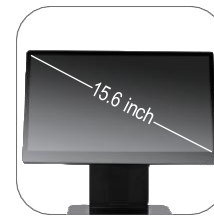

APUS

A fully integrated POS register
for any kind of business.

Apus is a POS terminal with high reliability that boasts a slim and edgy design with a 15.6" wide screen. making it a cost-effective POS terminal optimized for the service industry.

APUS Pos Series

15.6inch Professional POS Terminal

SPECIFICATIONS

Model No.	APU156A	APU156AD
SYSTEM		
Processor	RK3566 ARM Cortex-A55 Quad-Core, 1.8Ghz	RK3568 ARM Cortex-A55 Quad-Core, 2.0Ghz
RAM	4GB DDR4	
ROM	32GB EMMC	
OS	Android 11	
DISPLAY		
Main Display	15.6-inch LED Backlight Display	
Resolution	1920*1080	
Brightness	250 nits	
Aspect Ratio	16:9	
Second Display	N/A	10.1-inch LED Backlight Display (1280*800 Non-Touch)
Touchscreen	Projective Capacitive Touch Screen	
INTERFACE		
USB	4*USB (Including 1*USB OTG)	
LAN	1*RJ45 10/100M Ethernet	
Scale	1*RJ12	
Cash Drawer	1*RJ11	
Power DC-IN	Input AC 100~240V/50~60hz, Output DC 12V/2A	
PHYSICAL & ENVIRONMENTAL		
Operating Temperature	Operating 0~40° at 5% to 90% Humidity	
Storage Temperature	Storage -20°~60° at 10% to 90% Humidity	
Dimensions	(WxHxD) 363x350x210 MM	
Packing Dimensions	(WxHxD) 430x450x290 MM	
Net Weight	3.18KG	3.18KG
Packing Weight	3.60KG	3.60KG
Color	Black	
Others		
Wi-Fi	IEEE 802.11 b/g/n, Single band 2.4 GHz	
Bluetooth	Bluetooth 4.2	
Speaker	1*2W Speaker	

*Specification may change without prior notice.

DIMENSION

FEATURES

15.6-inch touch display with precise touch.

Plenty of I/O ports support Easy system expansion.

Aluminum alloy body, effective heat dissipation.