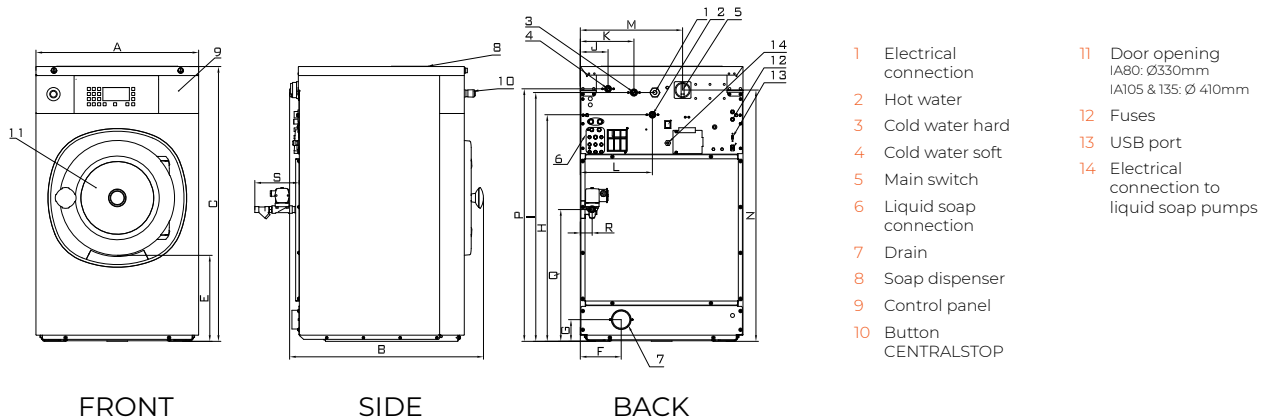

IA80	IA105	IA135
INNERDRUM			
CAPACITY 10:1 (KG)	8	11	14
CAPACITY 9:1 (KG)	9	12	15
VOLUME (L)	75	105	135
DIAMETER (MM)	530	620	620
DRUM SPEED			
WASH (RPM)	50	46	46
EXTRACTION (RPM)	580 (100G) - 770 (175G)	540 (100G) - 710 (175G)	540 (100G) - 710 (175G)
G-FACTOR	100 (optional 175)	100 (optional 175)	100 (optional 175)
HEATING			
ELECTRICITY (KW)	6	9	12
STEAM (BAR)	1 - 8	1 - 8	1 - 8
HOT WATER (°C)	90	90	90
SOUND PRESSURE LEVEL (DB) (A)	< 65	< 65	< 65
WATER VALVES CONNECTION (BSP)	3/4"	3/4"	3/4"
WATER PRESSURE (KPA)	100-800	100-800	100-800
REC. WATER PRESSURE (KPA)	300-500	300-500	300-500
WATER INLET (L/MIN)	20	20	20
DRAIN VALVE OUTER (MM)	Ø 76	Ø 76	Ø 76
Flow Amount With Drain Valve (L/MIN)	210	210	210
STEAM VALVE CONNECTION (BSP)	1/2"	1/2"	1/2"
STEAM PRESSURE (KPA)	100-800	100-800	100-800
TRANSPORT DATA			
GROSS WEIGHT (KG)	145	185	200
NET WEIGHT (KG)	135	170	190
PACKING DIMENSIONS H x W x D (MM)	1245 x 710 x 835	1355 x 800 x 835	1355 x 800 x 950

	A	B	C	D	E	F	G	H	I	J	K	L	M	N	O	P	Q	S
IA80	660	785	1115	676	349	166	88	920	1010	113	218	293	415	1020	1025	535	48	180
IA105	750	785	1225	676	342	225	98	1030	1120	113	218	338	505	1130	1135	480	42	192
IA135	750	900	1225	788	342	225	98	1030	1120	113	218	338	505	1130	1135	480	42	192
	width	depth	height															

	IA80
Water consumption	7,2 L/kg
Electricity consumption	0,19 kWh/kg

* Programme No. 11

Speak with a Laundry Specialist

t: 1300 222 119

e: info@aqualogic.com.au

w: aqualogic.com.au/contact