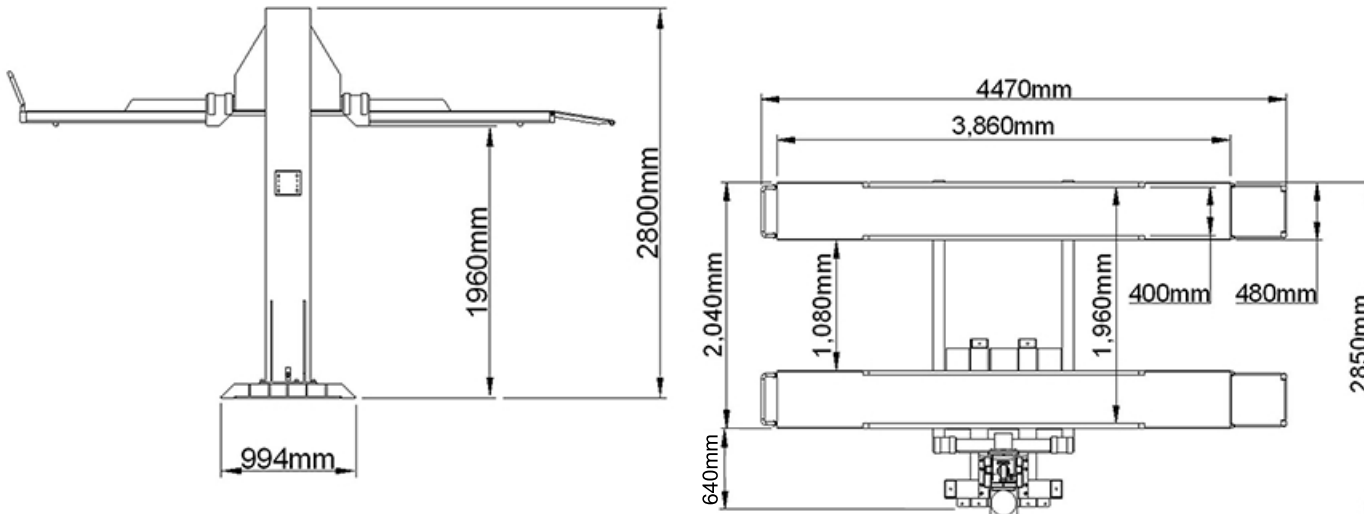

AutoLift 167255

Heavy Duty Electric Hydraulic
Single Post Vehicle Hoist
2700 Kg Lifting Capacity

Features

- Low post height caters for home installation
- Ideal for cars and trucks
- Space saving design
- Hydraulic power unit for smooth and quiet operation
- Single hydraulic cylinder combined with heavy duty lifting chain
- Removable panels for convenient under car access

Specification

- Overall height: 2800mm
- Overall width: 2850mm
- Overall length: 4470mm
- Lifting height: 0mm ~ 1960mm
- Lifting capacity: 2700 kg
- Power: 240V/50Hz. 1 Phase, 15Amp
- Net weight: 1050 kg
- Gross weight: 1100 kg
- Packing Size: 4000*1000*550 mm