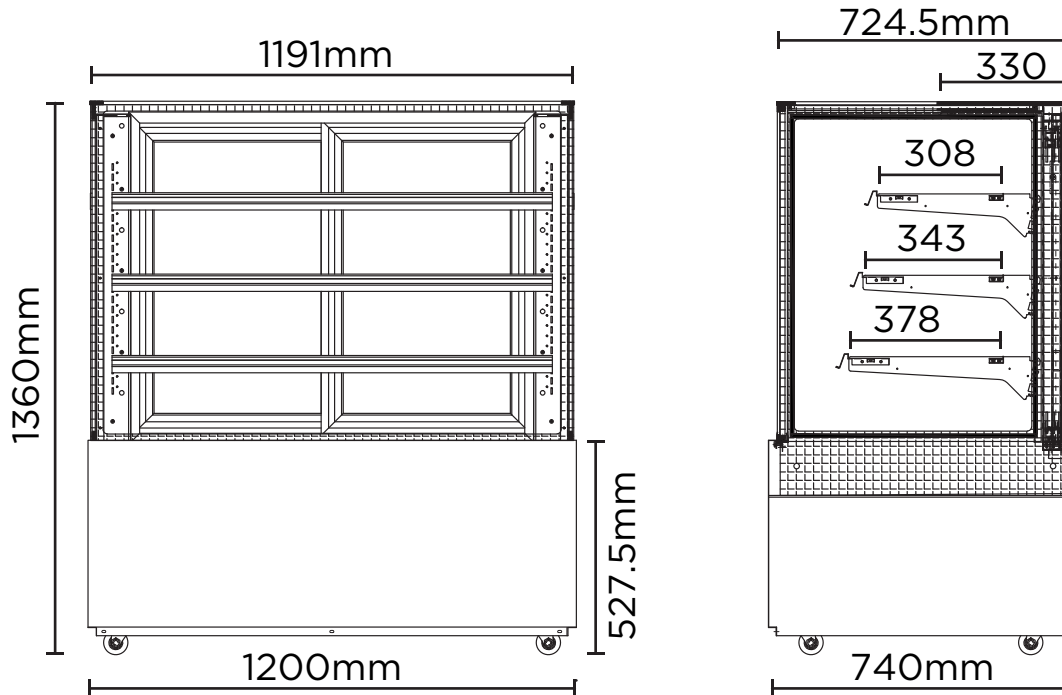

## FD4T1200C | 4 Tier Cold Food Display 1200mm

Food Displays

**FD4T1200C**

**4 TIER COLD  
FOOD DISPLAY  
1200MM**

## FD4T1200C | 4 Tier Cold Food Display 1200mm

### Food Displays

<b>SPECIFICATIONS</b>	<b>Part Number</b>	3736309
	<b>Capacity</b>	542L
	<b>Temp. Range</b>	+2 to +6°C
	<b>Max. Ambient Temp.</b>	32°C
	<b>Refrigeration Power</b>	1000W
	<b>Energy Consumption</b>	15.574kWh/24h
	<b>Gross Weight</b>	282kg
	<b>Packaged Dimensions</b>	1300 x 850 x 1510 mm
	<b>Refrigerant</b>	R404a
	<b>Plug Supplied</b>	Yes, 1 x 10A
	<b>Plug Location</b>	Rear, Right Hand Side
	<b>Main Light</b>	LED
	<b>Number of Doors</b>	2
	<b>Door Type</b>	Sliding
	<b>Temp. Controller</b>	Digital
	<b>Castors</b>	Yes
<b>No. of Shelves inc. Base</b>	4	
<b>Shelves Dimensions</b>	1117(w) x 307(d), 1117(w) x 342(d), x 1117(w) x 377(d) mm	
<b>Colour</b>	Stainless Steel	
<b>Warranty</b>	1 Year Parts & Labour	
<b>Warranty Service</b>	Bromic Extra Care	

<b>DIMENSIONS</b>	<b>External (mm)</b>	
	<b>Width</b>	1200
	<b>Depth</b>	740
	<b>Height</b>	1360
	<b>Internal (mm)</b>	
	<b>Width</b>	1174
	<b>Depth</b>	647
	<b>Height</b>	828

BROMIC PTY Ltd reserve the right to alter specifications without notice.