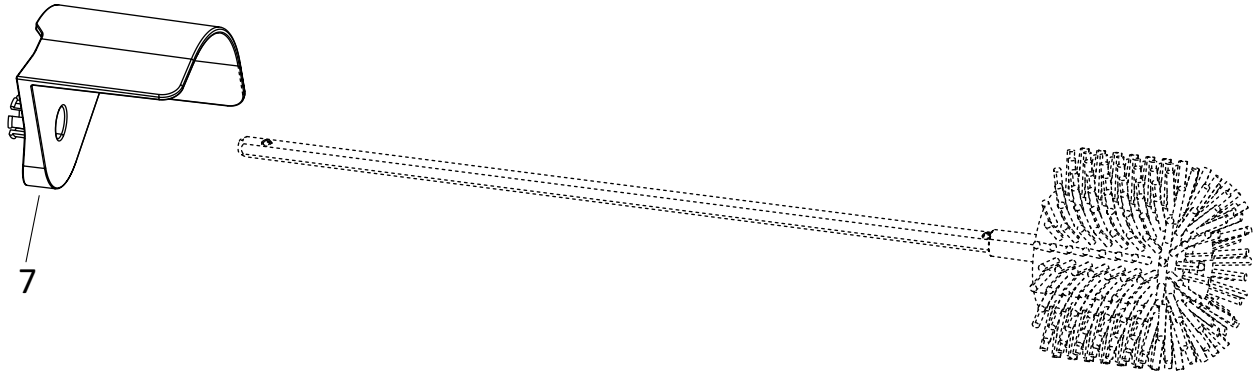

SIDE BRUSH GROUP

SL.NO	PART NO	DESCRIPTION	QTY
7	90-0851-0000	SHIELD SIDE BRUSH	1
9.a	90-0992-0000	SHAFT SIDE BRUSH ASSY-24	1
9.b	90-0993-0000	SHAFT SIDE BRUSH ASSY-34	1
9.c	90-0994-0000	SHAFT SIDE BRUSH ASSY-44	1
10	90-0863-0000	PLAIN WASHER - SS304 - 5.2 x 10 x 1.6	1
11	90-0858-0000	HEX SOC HEAD CAP SCREW - SS304 - M5 x 20	1
12	90-0995-0000	STOPPER BUSH SIDE BRUSH	1