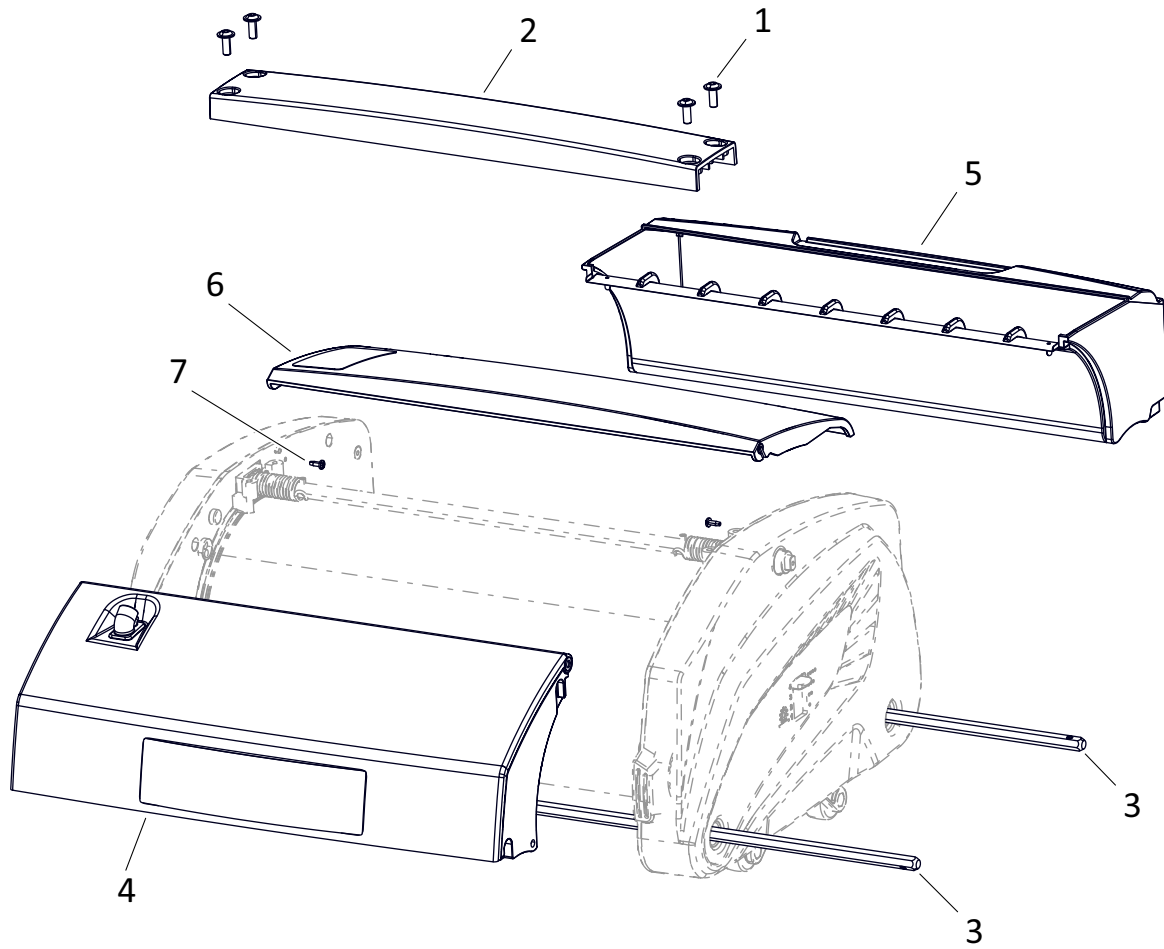

CHASSIS - 440

SL.NO	PART NO	DESCRIPTION	QTY
1	90-0861-0000	SOC BUTTON CAP COLLAR SCREW- ST10.9 - M6X16 - GREEN	4
2	90-0913-0000	BRIDGE HOUSING ASSY PLASTIC - 44	1
3	90-0745-0000	SHAFT BRUSH ASSY-44	2
4	90-0914-0000	PUMP HOUSING ASSY-44	1
5	90-0746-0000	COLLECTION TANK ASSY COMPLETE - 44	1
6	90-0747-0000	LID COLLECTION TANK ASSY - 44	1
7	90-0910-0000	CRPH SELF TAP SCREW - SS304 - 3.5X9.5 - F	2