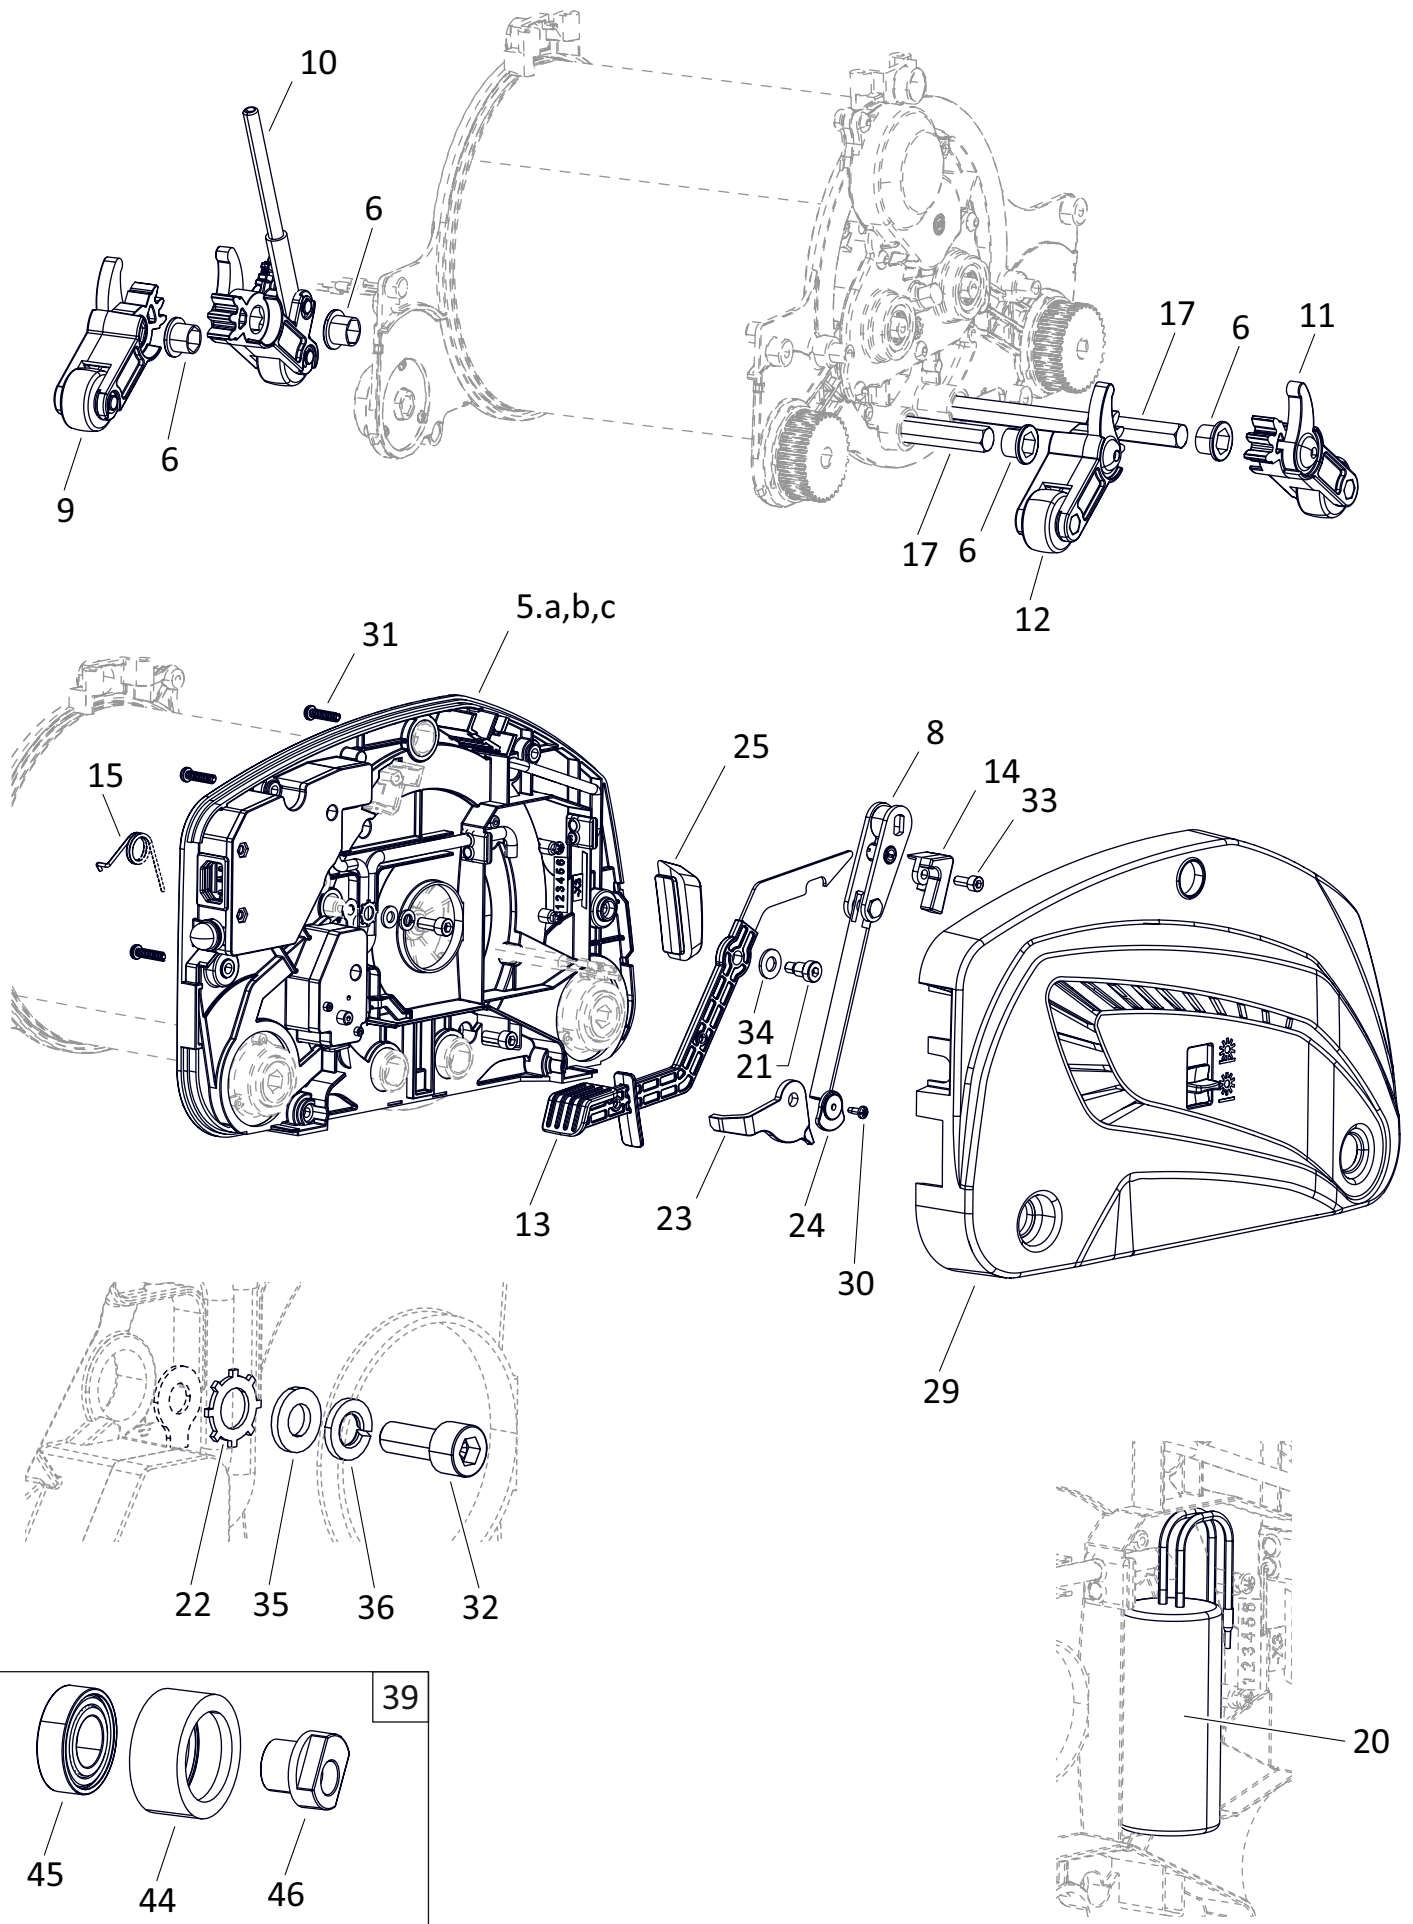

CHASSIS - BASE ASSEMBLY - 240,340 & 440