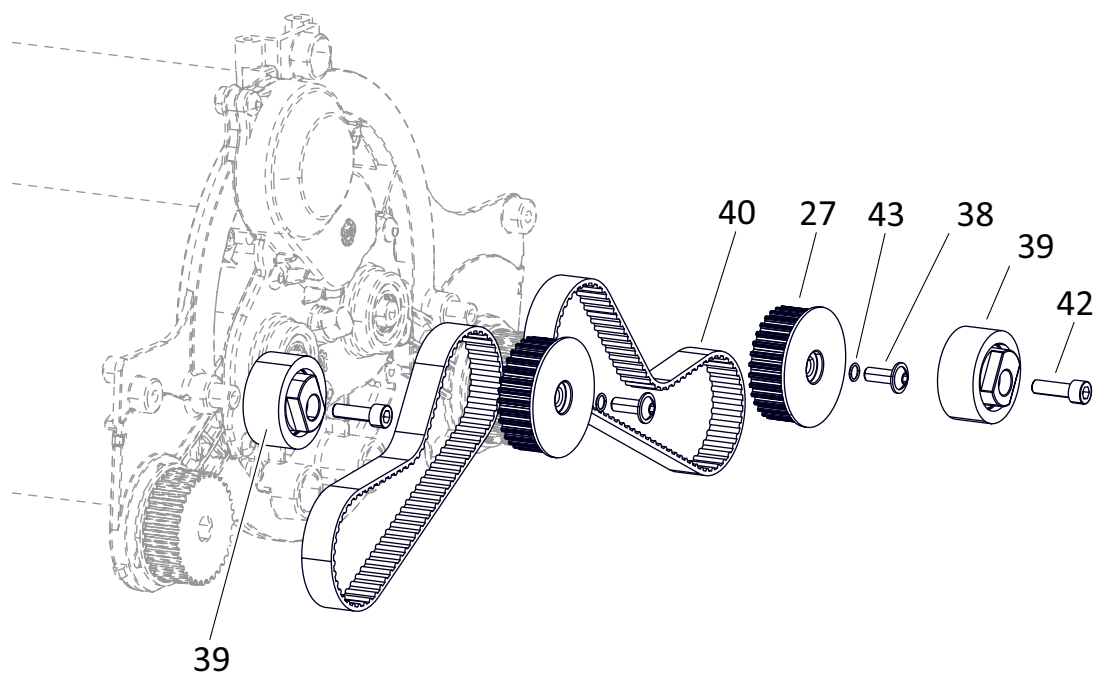

CHASSIS - BASE ASSEMBLY - 240,340 & 440