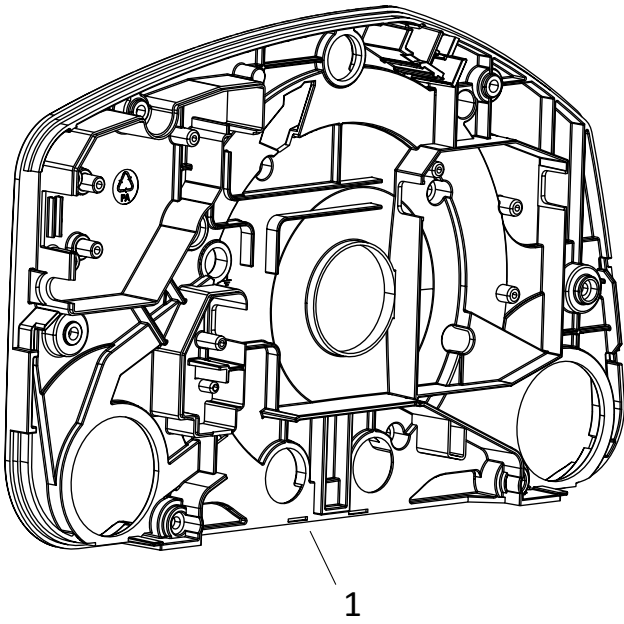

CHASSIS - HOUSING IDLE ASSY

CHASSIS - HOUSING IDLE ASSY

SL.NO	PART NO	DESCRIPTION	QTY
1	90-0925-0000	HOUSING IDLE	1
2.a	90-0200-0000	CIRCUIT BREAKER - 5A (240)	1
2.b	90-0394-0000	CIRCUIT BREAKER - 6A (340)	1
2.c	90-0318-0000	CIRCUIT BREAKER - 7A (440)	1
3	90-0772-0000	NUT CIRCUIT BREAKER	1
4	90-0773-0000	CAP CIRCUIT BREAKER	1
5	90-0290-0000	SOCKET ASSY	1
6	90-0774-0000	COVER CONNECTOR	1
7	90-0775-0000	LEVER SWITCH ACTUATION NEW	1
8	90-0926-0000	COVER SWITCH	1
9	90-0927-0000	SEAL CONNECTOR	1
10	90-0297-0000	NUT INSULATION	2
11	90-0183-0000	CRPH SELF TAP SCREW - SS304 - 3.5X9.5 - F	4
12	90-0283-0000	LIMIT SWITCH ASSEMBLY	2
13	90-0928-0000	TERMINAL BLOCK ASSY	1
14	90-0776-0000	CABLE ASSY CA02-(X2,F1 TO S1,S2)	1
15	90-0777-0000	CABLE ASSY CA03-(S1,S2 TO X3)	1
16	90-0778-0000	CABLE ASSY CA01-(X2 TO F1)	1
17	90-0929-0000	GROMMET ELECTRICAL	2
18	90-0261-0000	HEX SOC CSK SCREW - SS304 - M5X25	2
19	90-0779-0000	CABLE ASSY CA-04-(X3 TO F2,P1)	1
20	90-0292-0000	TERMINAL SOCKET	3
21	90-0291-0000	SOCKET	1
22	90-0780-0000	CABLE ASSY-CA07 (X3 TO C1) (For 34)	1