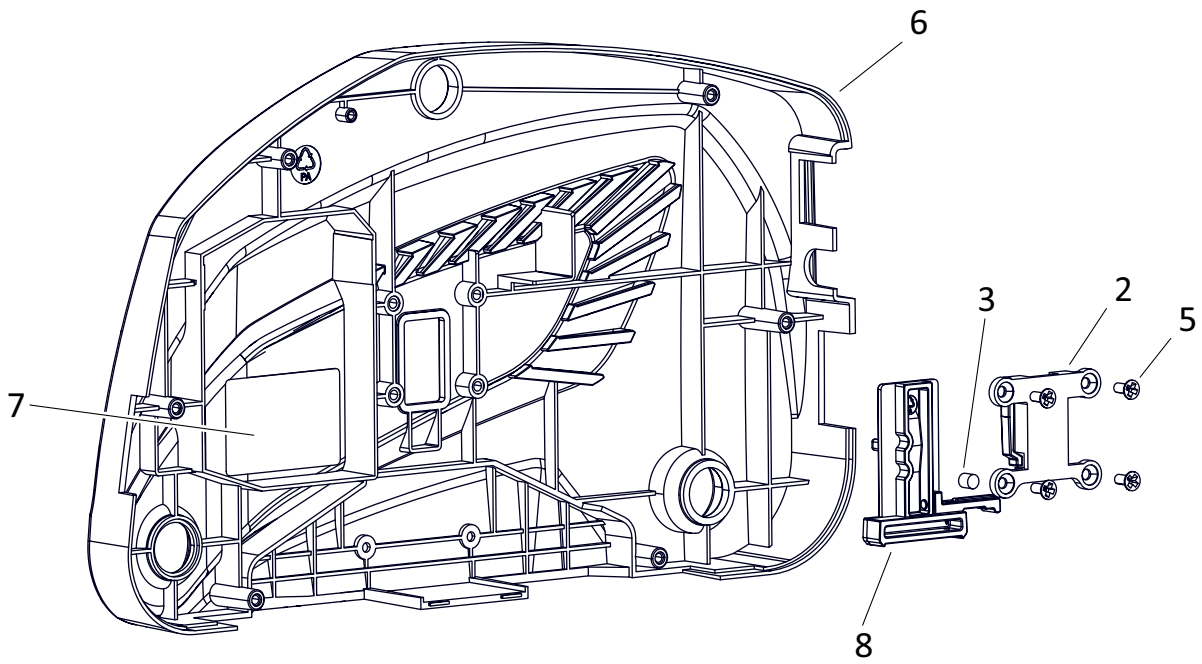

CHASSIS - COVER ASSEMBLY - DRIVE & IDLE

CHASSIS - COVER ASSEMBLY - DRIVE & IDLE

SL.NO	PART NO	DESCRIPTION	QTY
1	90-0930-0000	SIDE COVER DRIVE	1
2	90-0025-0000	HOUSING SLIDER	2
3	90-0035-0000	PIN SLIDER	2
4	90-0931-0000	SLIDER BRUSH	1
5	90-0854-0000	CR CSK SCREW - SS304 - M4X10	8
6	90-0932-0000	SIDE COVER IDLE	1
8	90-0934-0000	SLIDER TRANSPORTER ASSY	1
9	90-0935-0000	SLIDER TRANSPORTER	1
10	90-0936-0000	GUIDE SLIDER TRANSPORTER	1
11	90-0937-0000	CRCSK SELF TAPPING SCREW SS 304 – 3 X 9.5	1