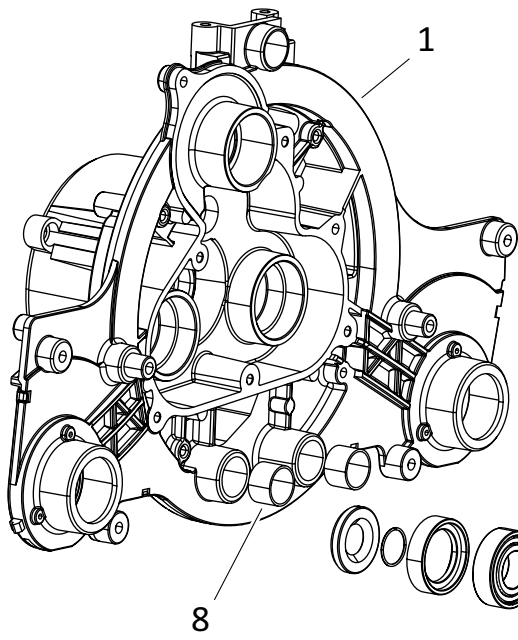

HOUSING BASE DRIVE

HOUSING BASE DRIVE

SL.NO	PART NO	DESCRIPTION	QTY
1	90-0945-0000	HOUSING BASE DRIVE	1
2	90-0946-0000	WHEEL DRUM ASSY	4
2.a	90-0947-0000	WHEEL DRUM	4
2.b	90-0176-0000	O RING WHEEL	8
3	90-0948-0000	STUD WHEEL DRUM	4
4	90-0793-0000	DG BALL BEARING - 6002 2 RS	2
5	90-0949-0000	OIL SEAL 19X12X5	1
6	90-0794-0000	GEAR DRUM	1
7	90-0795-0000	OIL SEAL Ø26 x Ø15 x 7	1
8	90-0950-0000	SLEEVE HOUSING	2
9	90-0895-0000	MW PRO SPROCKET BRUSH ASSY KIT	2
14	90-0796-0000	PINION DRUM-17	1
15	90-0797-0000	CAP BEARING DRIVE REAR	1
16	90-0798-0000	CAP BEARING DRIVE FRONT	1
17	90-0864-0000	PLAIN WASHER - SS304 - 6.4 x 18 x 1.6	1
18	90-0144-0000	HEX SOC HEAD CAP SCREW - SS304 - M6 x 15	1
19	90-0001-0000	CR PAN HEAD SCREW - SS304 - M3x6	6
20	90-0799-0000	GEAR DOUBLE ASSY	1
20.a	90-0951-0000	SHAFT GEAR DOUBLE	1
20.b	90-0009-0000	DG BALL BEARING - 6003 2 RS	2
20.c	90-0952-0000	GEAR DOUBLE	1
20.d	90-0953-0000	CIRCLIP B35	1
21	90-0860-0000	HEX SOC HEAD CAP SCREW - STEEL 8.8 - M8 x 50 - GREEN	1
22	90-0865-0000	PLAIN WASHER - SS304 - 8.2 x 24 x 2.2	1