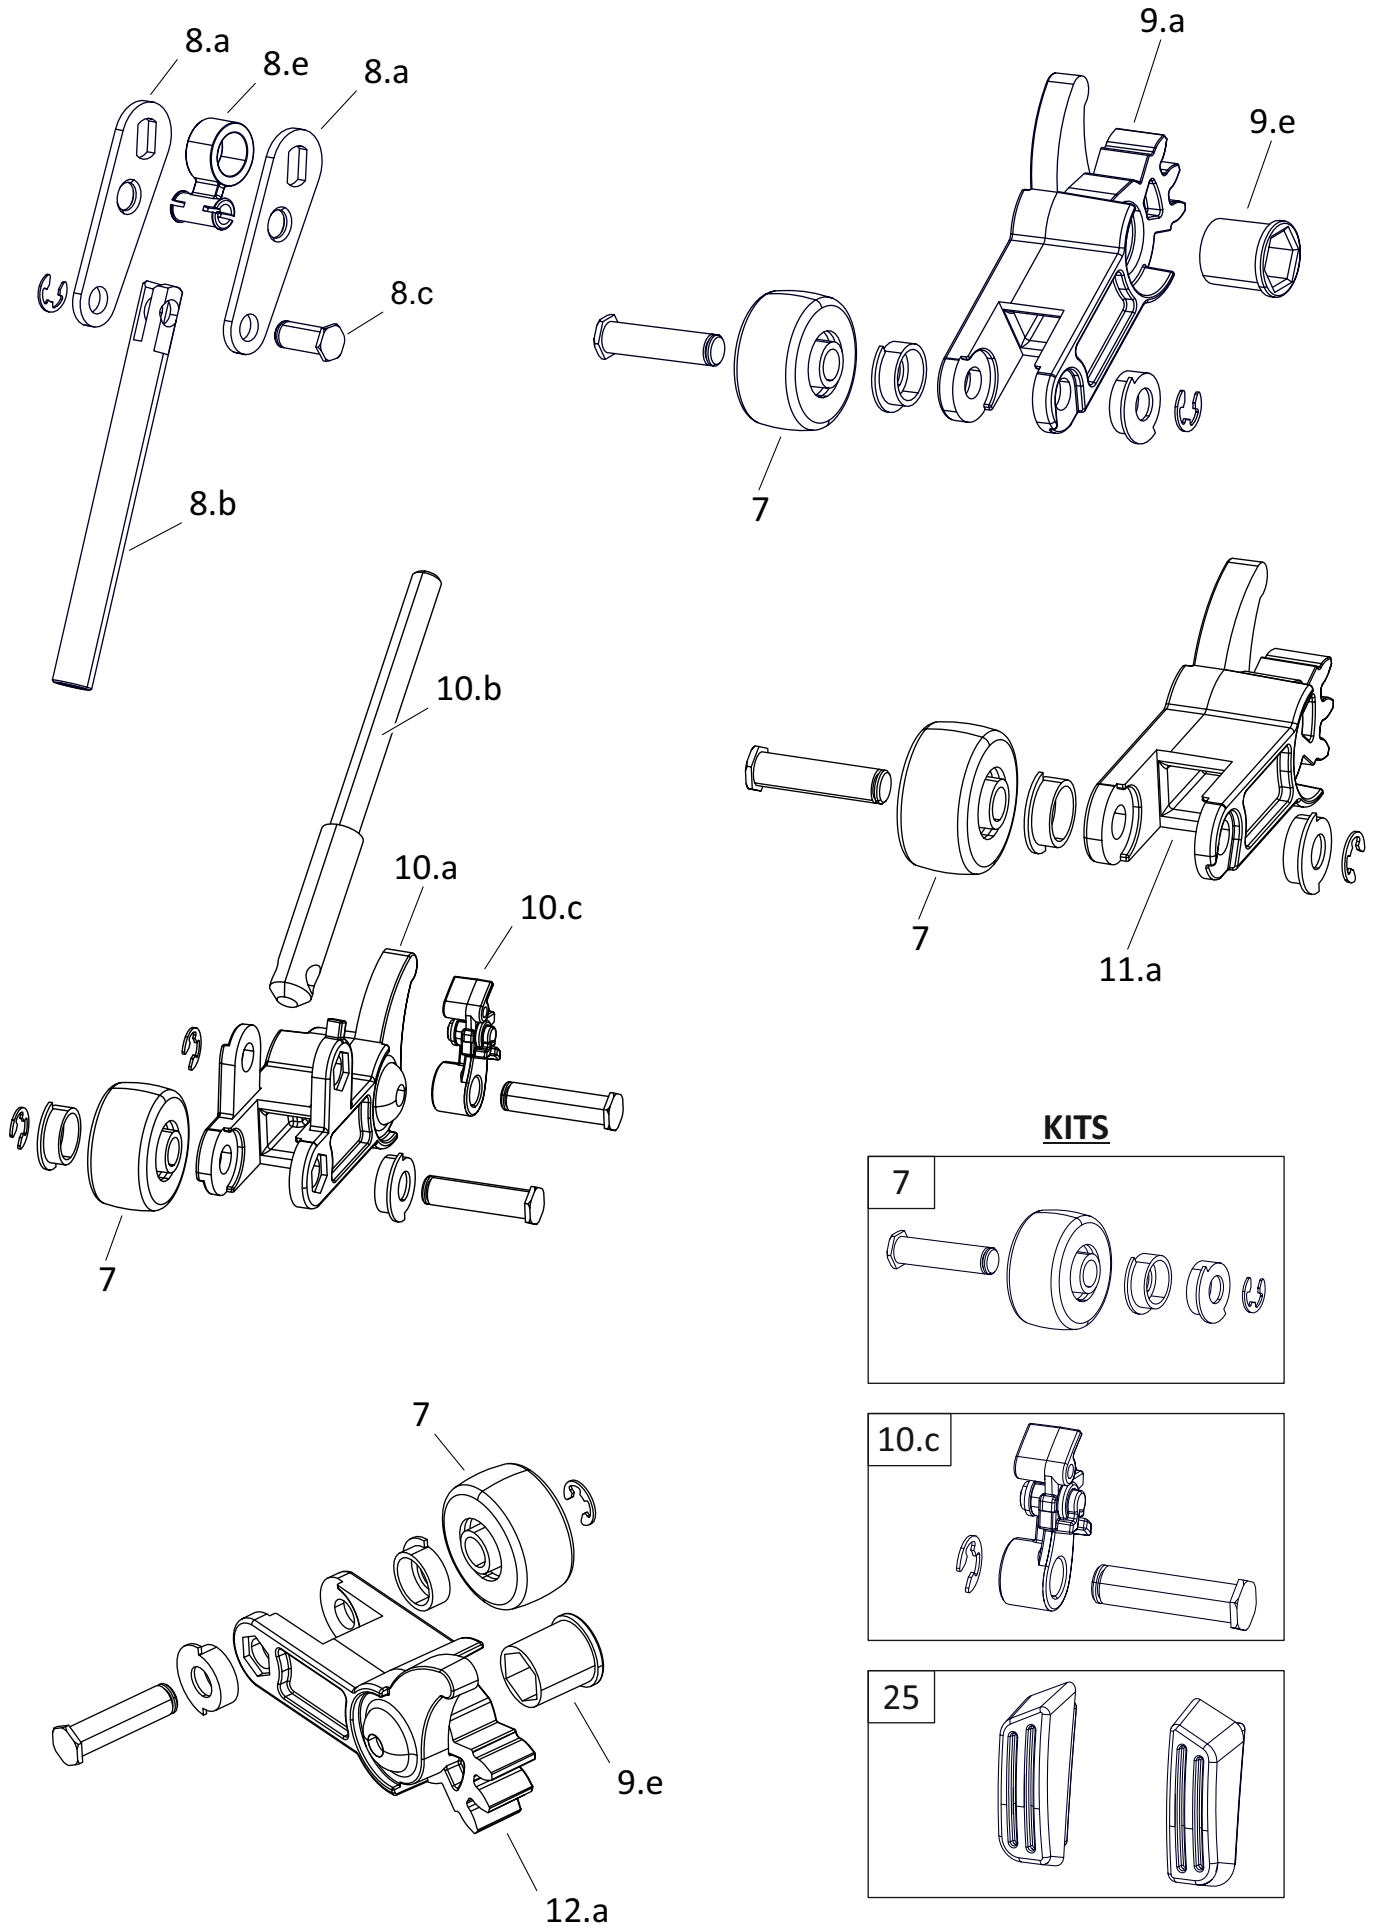

CHASSIS - BASE ASSEMBLY - 240,340 & 440