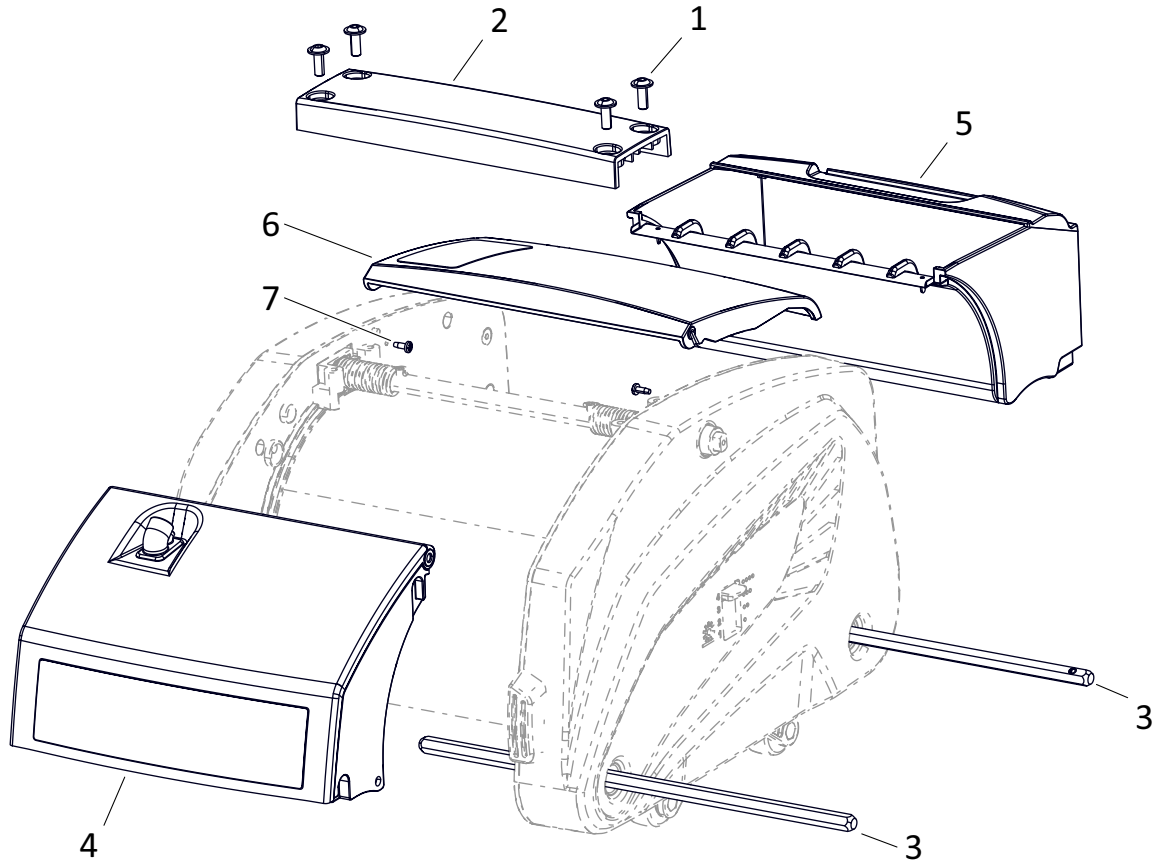

CHASSIS - 240

SL.NO	PART NO	DESCRIPTION	QTY
1	90-0861-0000	SOC BUTTON CAP COLLAR SCREW- ST10.9 - M6X16 - GREEN	4
2	90-0908-0000	BRIDGE HOUSING ASSY PLASTIC-24	1
3	90-0739-0000	SHAFT BRUSH ASSY-24	2
4	90-0909-0000	PUMP HOUSING ASSY-24	1
5	90-0740-0000	COLLECTION TANK ASSY COMPLETE-24	1
6	90-0741-0000	LID COLLECTION TANK ASSY-24	1
7	90-0910-0000	CRPH SELF TAP SCREW - SS304 - 3.5X9.5 - F	2