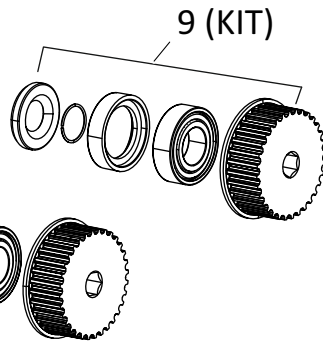

HOUSING BASE DRIVE

HOUSING BASE DRIVE

SL.NO	PART NO	DESCRIPTION	QTY
1	90-0945-0000	HOUSING BASE DRIVE	1
2	90-0946-0000	WHEEL DRUM ASSY	4
2.a	90-0947-0000	WHEEL DRUM	4
2.b	90-0176-0000	O RING WHEEL	8
3	90-0948-0000	STUD WHEEL DRUM	4
4	90-0793-0000	DG BALL BEARING - 6002 2 RS	2
5	90-0949-0000	OIL SEAL 19X12X5	1
6	90-0794-0000	GEAR DRUM	1
7	90-0795-0000	OIL SEAL Ø26 x Ø15 x 7	1
8	90-0950-0000	SLEEVE HOUSING	2
9	90-0895-0000	MW PRO SPROCKET BRUSH ASSY KIT	2
14	90-0796-0000	PINION DRUM-17	1
15	90-0797-0000	CAP BEARING DRIVE REAR	1
16	90-0798-0000	CAP BEARING DRIVE FRONT	1
17	90-0864-0000	PLAIN WASHER - SS304 - 6.4 x 18 x 1.6	1
18	90-0144-0000	HEX SOC HEAD CAP SCREW - SS304 - M6 x 15	1
19	90-0001-0000	CR PAN HEAD SCREW - SS304 - M3x6	6
20	90-0799-0000	GEAR DOUBLE ASSY	1
20.a	90-0951-0000	SHAFT GEAR DOUBLE	1
20.b	90-0009-0000	DG BALL BEARING - 6003 2 RS	2
20.c	90-0952-0000	GEAR DOUBLE	1
20.d	90-0953-0000	CIRCLIP B35	1
21	90-0860-0000	HEX SOC HEAD CAP SCREW - STEEL 8.8 - M8 x 50 - GREEN	1
22	90-0865-0000	PLAIN WASHER - SS304 - 8.2 x 24 x 2.2	1