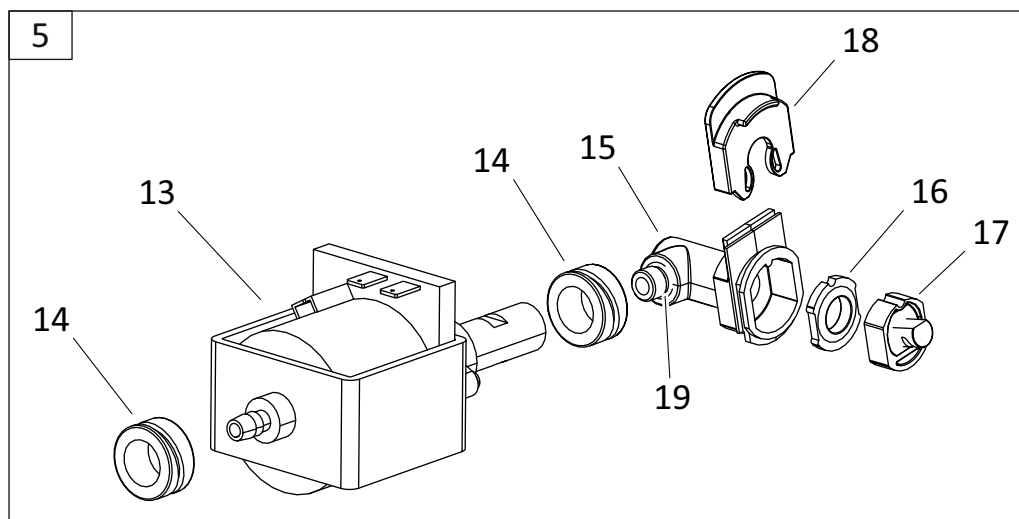

PUMP HOUSING 340, 440

PUMP HOUSING 340, 440

SL.NO	PART NO	DESCRIPTION	QTY
1.a	90-0809-0000	PUMP HOUSING - 34	1
1.b	90-0810-0000	PUMP HOUSING - 44	1
2.a	90-0811-0000	CAPACITOR 26 MFD (for 340)	1
2.b	90-0812-0000	CAPACITOR 30 MFD (for 440)	1
3	90-0813-0000	GROMMET PUMP HOUSING	1
4.a	90-0814-0000	COVER PUMP HOUSING W-LABEL-34 TVX	1
4.b	90-0815-0000	COVER PUMP HOUSING W-LABEL-44-TVX	1
5	90-0969-0000	PUMP ASSY-34_44	1
6	90-0970-0000	INNER COVER - 34_44	1
7	90-0183-0000	CRPH SELF TAP SCREW - SS304 - 3.5X9.5 - F	4
8	90-0816-0000	FUSE HOLDER-6A	1
9	90-0817-0000	GLASS FUSE - T 0.5A	1
10	90-0818-0000	CLIP HOSE 9	1
11	90-0819-0000	HOSE - NW	1
12	90-0820-0000	CABLE ASSY CA-05 (X4 TO F2,P1)	1
13	90-0102-0000	VIBRATING PUMP 230V/50Hz	1
14	90-0821-0000	SPACER PUMP	2
15	90-0822-0000	ADAPTOR NOZZLE - 34	1
16	90-0093-0000	SEAL NOZZLE	1
17	90-0823-0000	BASE NOZZLE - 34 - 400 ML	1
18	90-0824-0000	LOCK NOZZLE	1
19	90-0100-0000	O RING PUMP	1