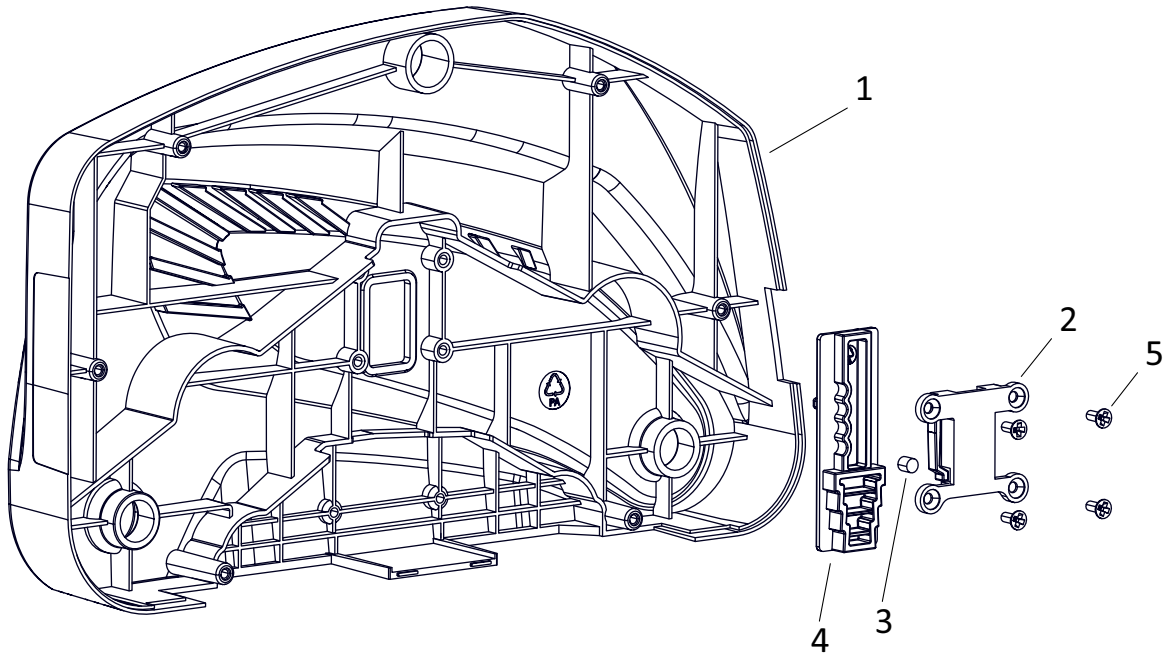

CHASSIS - COVER ASSEMBLY - DRIVE & IDLE

CHASSIS - COVER ASSEMBLY - DRIVE & IDLE

SL.NO	PART NO	DESCRIPTION	QTY
1	90-0930-0000	SIDE COVER DRIVE	1
2	90-0025-0000	HOUSING SLIDER	2
3	90-0035-0000	PIN SLIDER	2
4	90-0931-0000	SLIDER BRUSH	1
5	90-0854-0000	CR CSK SCREW - SS304 - M4X10	8
6	90-0932-0000	SIDE COVER IDLE	1
8	90-0934-0000	SLIDER TRANSPORTER ASSY	1
9	90-0935-0000	SLIDER TRANSPORTER	1
10	90-0936-0000	GUIDE SLIDER TRANSPORTER	1
11	90-0937-0000	CRCSK SELF TAPPING SCREW SS 304 – 3 X 9.5	1