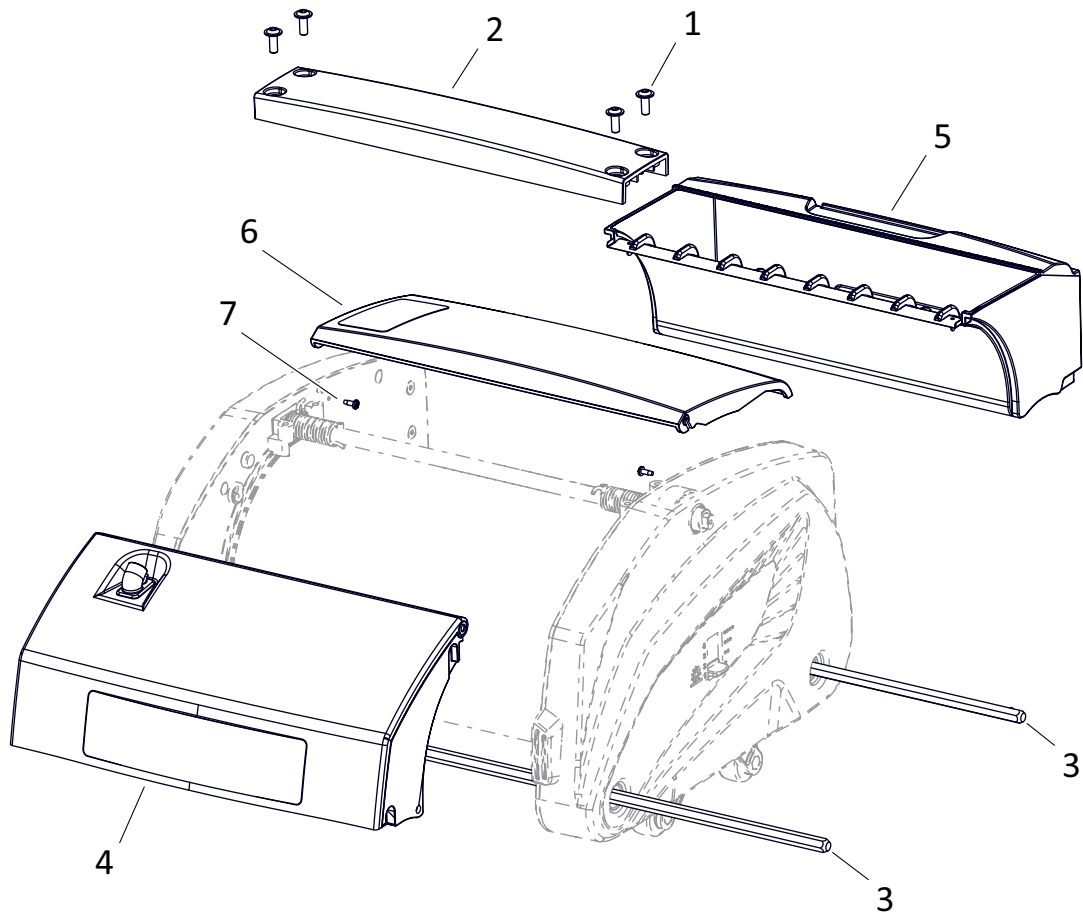

CHASSIS - 340

SL.NO	PART NO	DESCRIPTION	QTY
1	90-0861-0000	SOC BUTTON CAP COLLAR SCREW- ST10.9 - M6X16 - GREEN	4
2	90-0911-0000	BRIDGE HOUSING ASSY PLASTIC - 34	1
3	90-0742-0000	SHAFT BRUSH ASSY-34	2
4	90-0912-0000	PUMP HOUSING ASSY-34	1
5	90-0743-0000	COLLECTION TANK ASSY COMPLETE - 34	1
6	90-0744-0000	LID COLLECTION TANK ASSY - 34	1
7	90-0910-0000	CRPH SELF TAP SCREW - SS304 - 3.5X9.5 - F	2