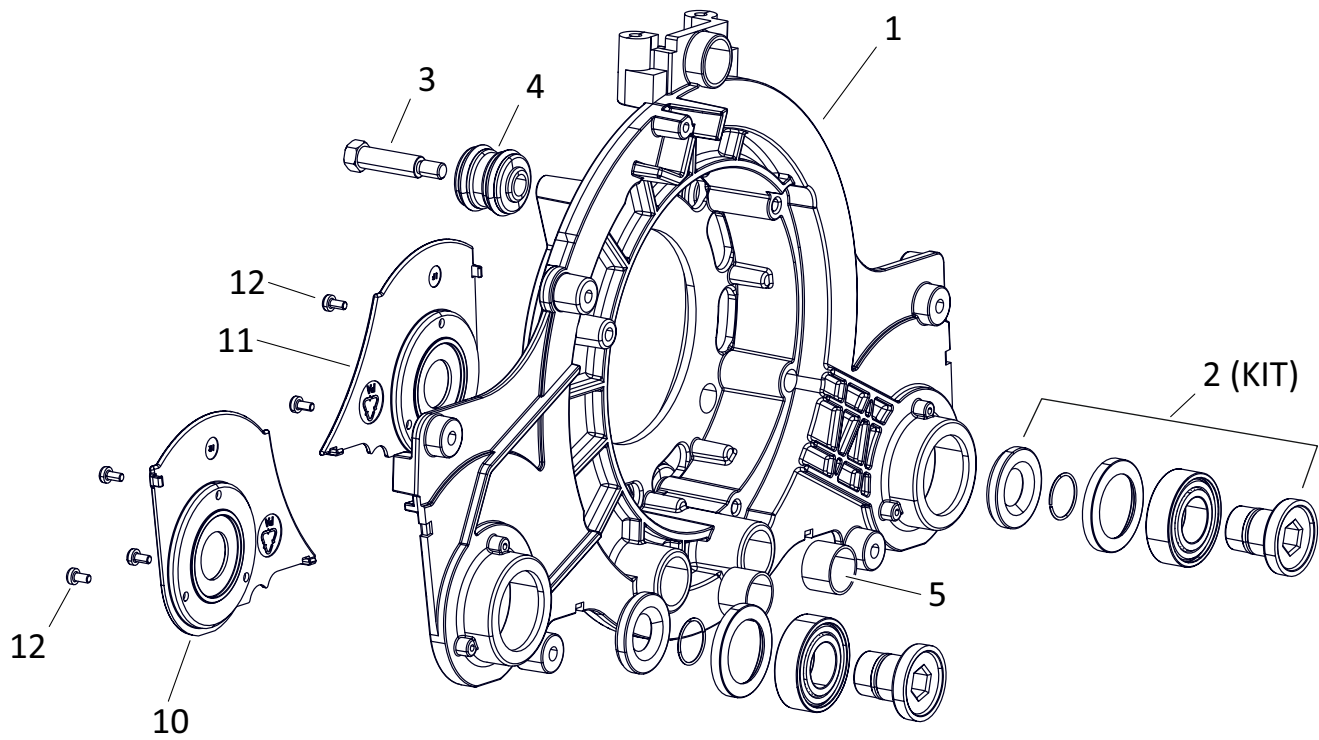

HOUSING BASE IDLE

SL.NO	PART NO	DESCRIPTION	QTY
1	90-0954-0000	HOUSING BASE IDLE	1
2	90-0896-0000	MW PRO BUSH BRUSH SHAFT ASSY KIT	2
3	90-0955-0000	STUD WHEEL DRUM	4
4	90-0956-0000	WHEEL DRUM ASSY	4
5	90-0957-0000	SLEEVE HOUSING	2
10	90-0801-0000	CAP BEARING IDLE REAR	1
11	90-0802-0000	CAP BEARING IDLE FRONT	1
12	90-0001-0000	CR PAN HEAD SCREW - SS304 - M3X6	6