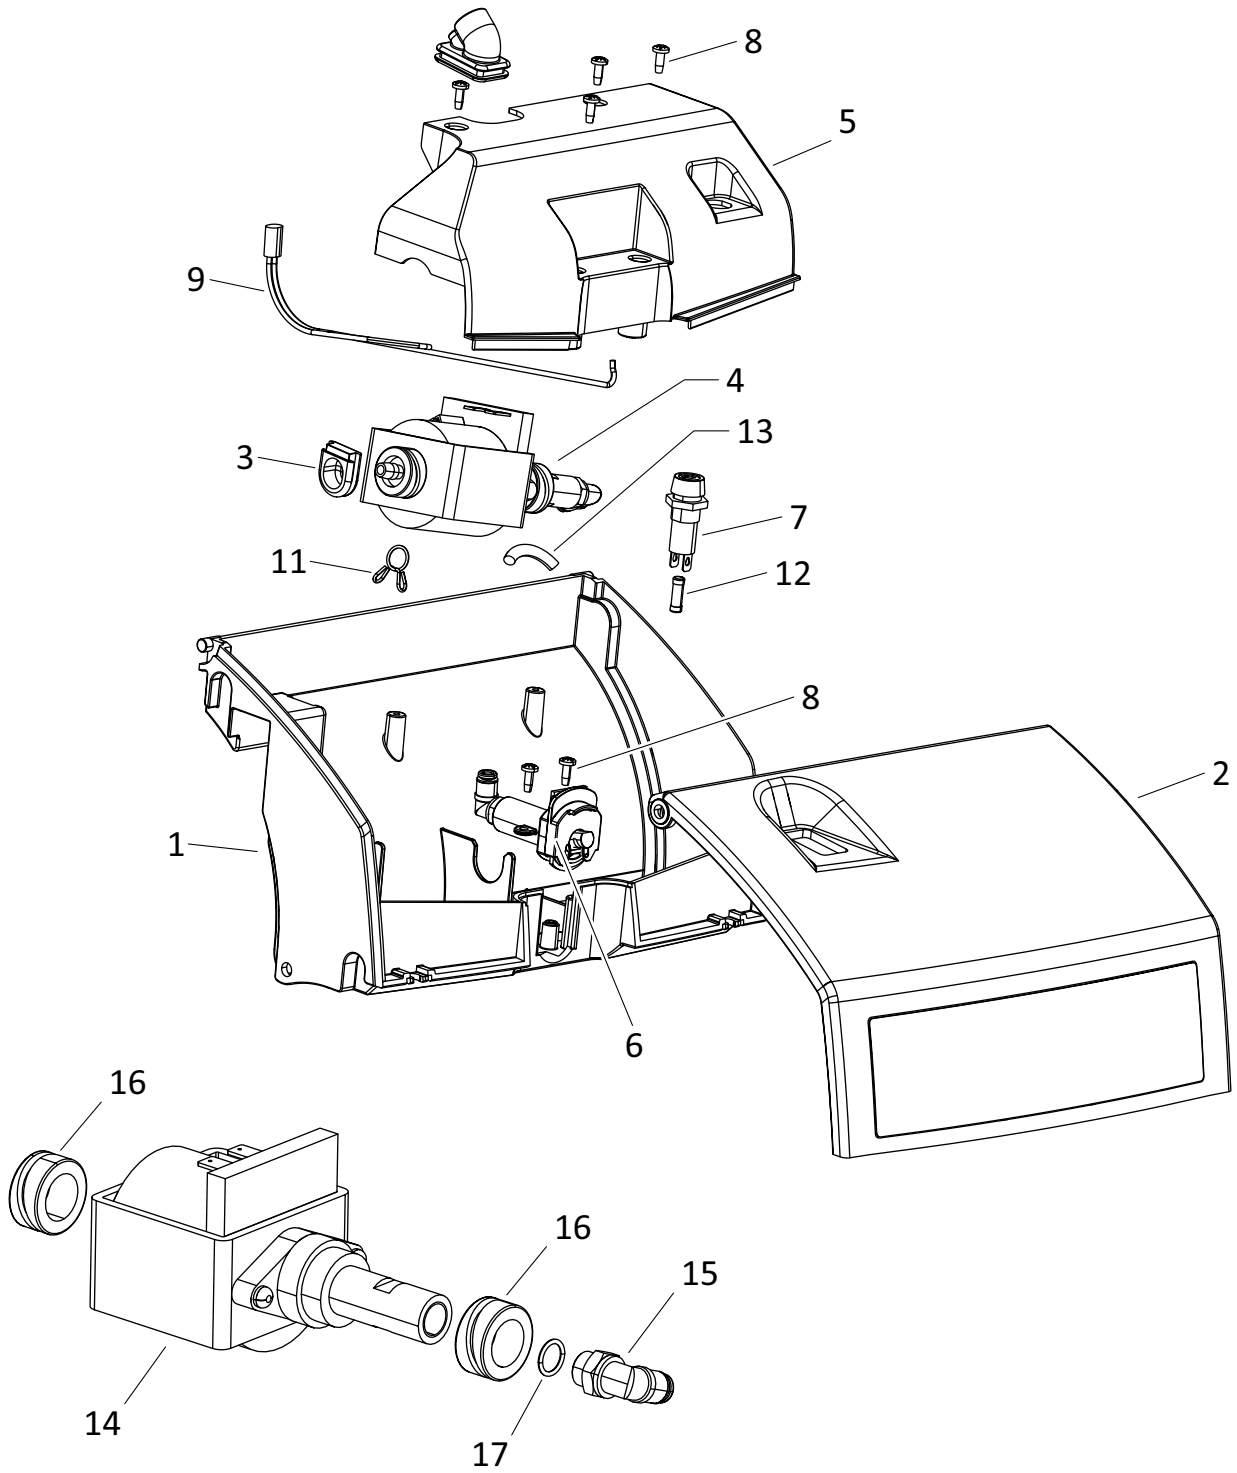

PUMP HOUSING 240

PUMP HOUSING 240

SL.NO	PART NO	DESCRIPTION	QTY
1	90-0803-0000	PUMP HOUSING-24	1
2	90-0804-0000	COVER PUMP HOUSING W-LABEL-24-TVX	1
3	90-0813-0000	GROMMET PUMP HOUSING	1
4	90-0959-0000	PUMP ASSY-24	1
5	90-0960-0000	INNER COVER - 24	1
6	90-0961-0000	ADAPTOR NOZZLE ASSY-24	1
7	90-0816-0000	FUSE HOLDER-6A	1
8	90-0183-0000	CRPH SELF TAP SCREW - SS304 - 3.5X9.5 - F	6
9	90-0963-0000	CABLE ASSY CA-05(X4 TO F2,P1)	1
10	90-0819-0000	HOSE - NW	1
11	90-0818-0000	CLIP HOSE 9	1
12	90-0817-0000	GLASS FUSE - T 0.5A	1
13	90-0805-0000	HOSE-24P OUTLET	1
14	90-0102-0000	VIBRATING PUMP 230V/50Hz	1
15	90-0806-0000	CONNECTOR QSLM - 1/8"-4	2
16	90-0821-0000	SPACER PUMP	2
17	90-0100-0000	O RING PUMP	2
18	90-0807-0000	ADAPTOR NOZZLE-24	1
19	90-0093-0000	SEAL NOZZLE	1
20	90-0808-0000	BASE NOZZLE - 24_300ML	1
21	90-0824-0000	LOCK NOZZLE	1

Note: Item No. 10 is not shown in the figure.