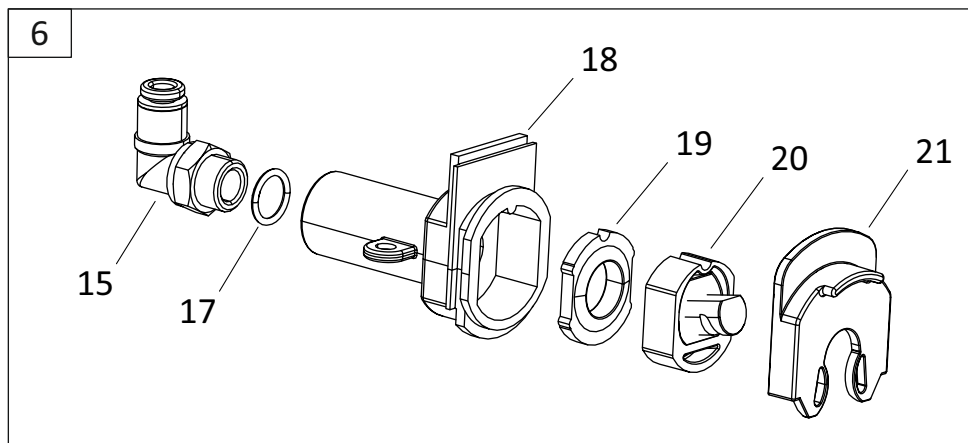

PUMP HOUSING 240

PUMP HOUSING 240

SL.NO	PART NO	DESCRIPTION	QTY
1	90-0803-0000	PUMP HOUSING-24	1
2	90-0804-0000	COVER PUMP HOUSING W-LABEL-24-TVX	1
3	90-0813-0000	GROMMET PUMP HOUSING	1
4	90-0959-0000	PUMP ASSY-24	1
5	90-0960-0000	INNER COVER - 24	1
6	90-0961-0000	ADAPTOR NOZZLE ASSY-24	1
7	90-0816-0000	FUSE HOLDER-6A	1
8	90-0183-0000	CRPH SELF TAP SCREW - SS304 - 3.5X9.5 - F	6
9	90-0963-0000	CABLE ASSY CA-05(X4 TO F2,P1)	1
10	90-0819-0000	HOSE - NW	1
11	90-0818-0000	CLIP HOSE 9	1
12	90-0817-0000	GLASS FUSE - T 0.5A	1
13	90-0805-0000	HOSE-24P OUTLET	1
14	90-0102-0000	VIBRATING PUMP 230V/50Hz	1
15	90-0806-0000	CONNECTOR QSLM - 1/8"-4	2
16	90-0821-0000	SPACER PUMP	2
17	90-0100-0000	O RING PUMP	2
18	90-0807-0000	ADAPTOR NOZZLE-24	1
19	90-0093-0000	SEAL NOZZLE	1
20	90-0808-0000	BASE NOZZLE - 24_300ML	1
21	90-0824-0000	LOCK NOZZLE	1

Note: Item No. 10 is not shown in the figure.