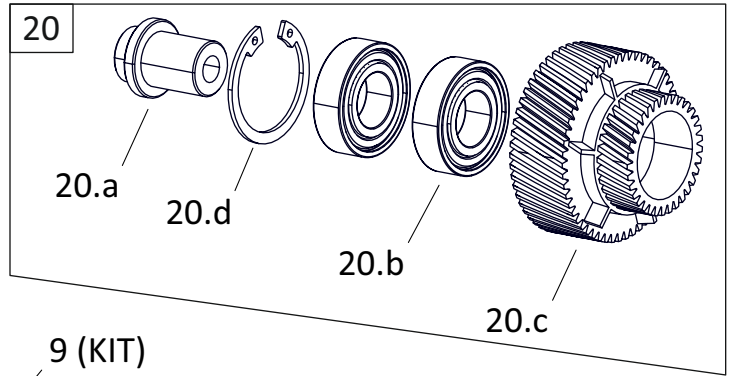

HOUSING BASE DRIVE

HOUSING BASE DRIVE

SL.NO	PART NO	DESCRIPTION	QTY
1	90-0945-0000	HOUSING BASE DRIVE	1
2	90-0946-0000	WHEEL DRUM ASSY	4
2.a	90-0947-0000	WHEEL DRUM	4
2.b	90-0176-0000	O RING WHEEL	8
3	90-0948-0000	STUD WHEEL DRUM	4
4	90-0793-0000	DG BALL BEARING - 6002 2 RS	2
5	90-0949-0000	OIL SEAL 19X12X5	1
6	90-0794-0000	GEAR DRUM	1
7	90-0795-0000	OIL SEAL Ø26 x Ø15 x 7	1
8	90-0950-0000	SLEEVE HOUSING	2
9	90-0895-0000	MW PRO SPROCKET BRUSH ASSY KIT	2
14	90-0796-0000	PINION DRUM-17	1
15	90-0797-0000	CAP BEARING DRIVE REAR	1
16	90-0798-0000	CAP BEARING DRIVE FRONT	1
17	90-0864-0000	PLAIN WASHER - SS304 - 6.4 x 18 x 1.6	1
18	90-0144-0000	HEX SOC HEAD CAP SCREW - SS304 - M6 x 15	1
19	90-0001-0000	CR PAN HEAD SCREW - SS304 - M3x6	6
20	90-0799-0000	GEAR DOUBLE ASSY	1
20.a	90-0951-0000	SHAFT GEAR DOUBLE	1
20.b	90-0009-0000	DG BALL BEARING - 6003 2 RS	2
20.c	90-0952-0000	GEAR DOUBLE	1
20.d	90-0953-0000	CIRCLIP B35	1
21	90-0860-0000	HEX SOC HEAD CAP SCREW - STEEL 8.8 - M8 x 50 - GREEN	1
22	90-0865-0000	PLAIN WASHER - SS304 - 8.2 x 24 x 2.2	1