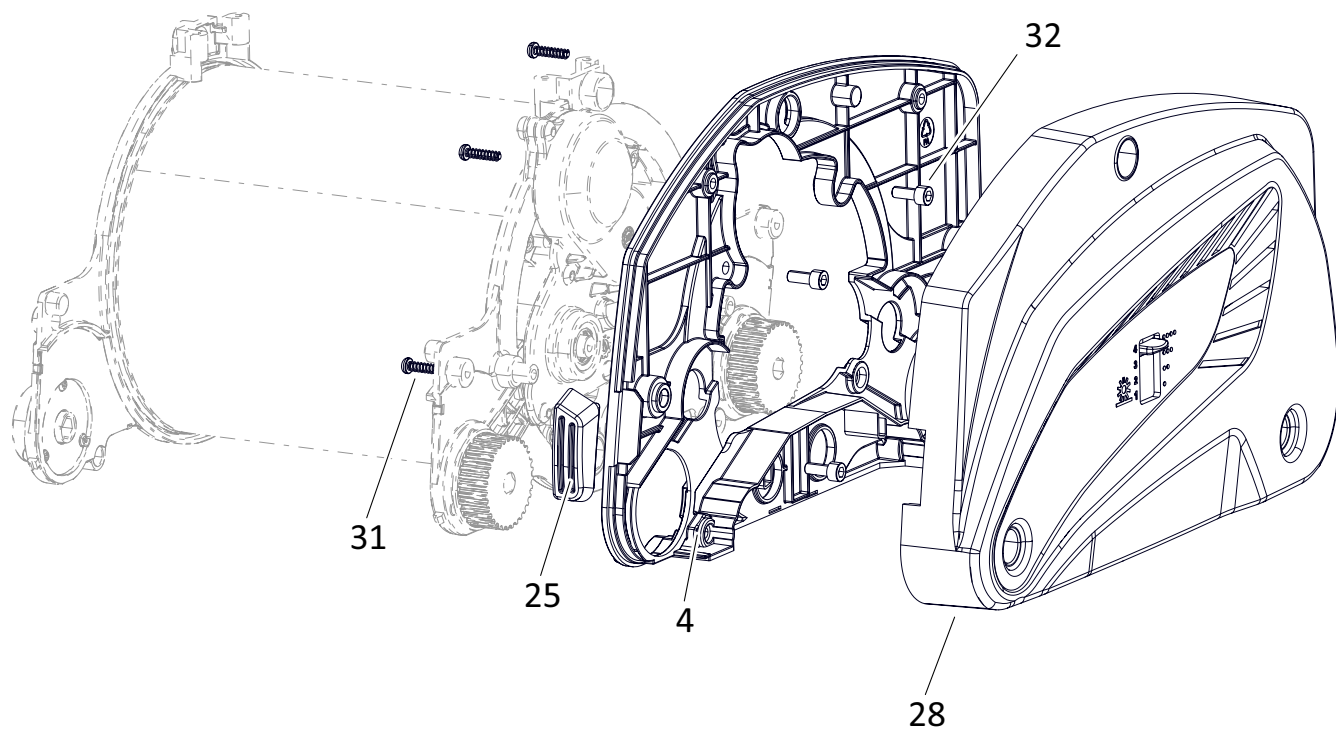

CHASSIS - BASE ASSEMBLY - 240,340 & 440