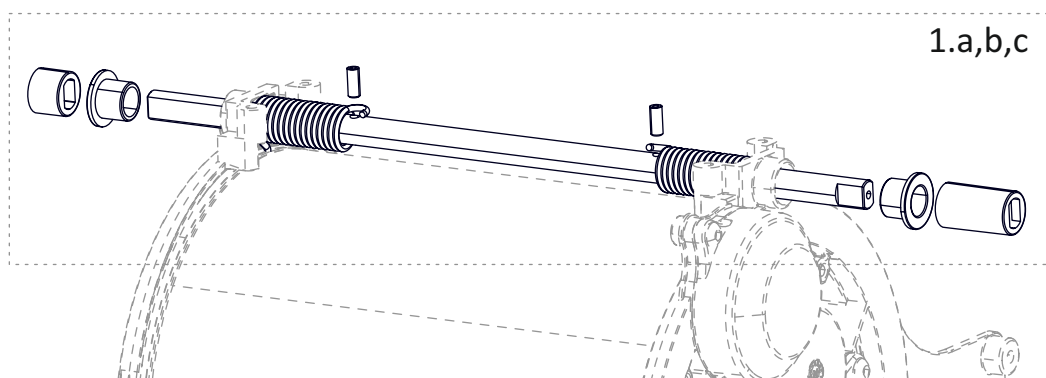

CHASSIS - BASE ASSEMBLY - 240,340 & 440