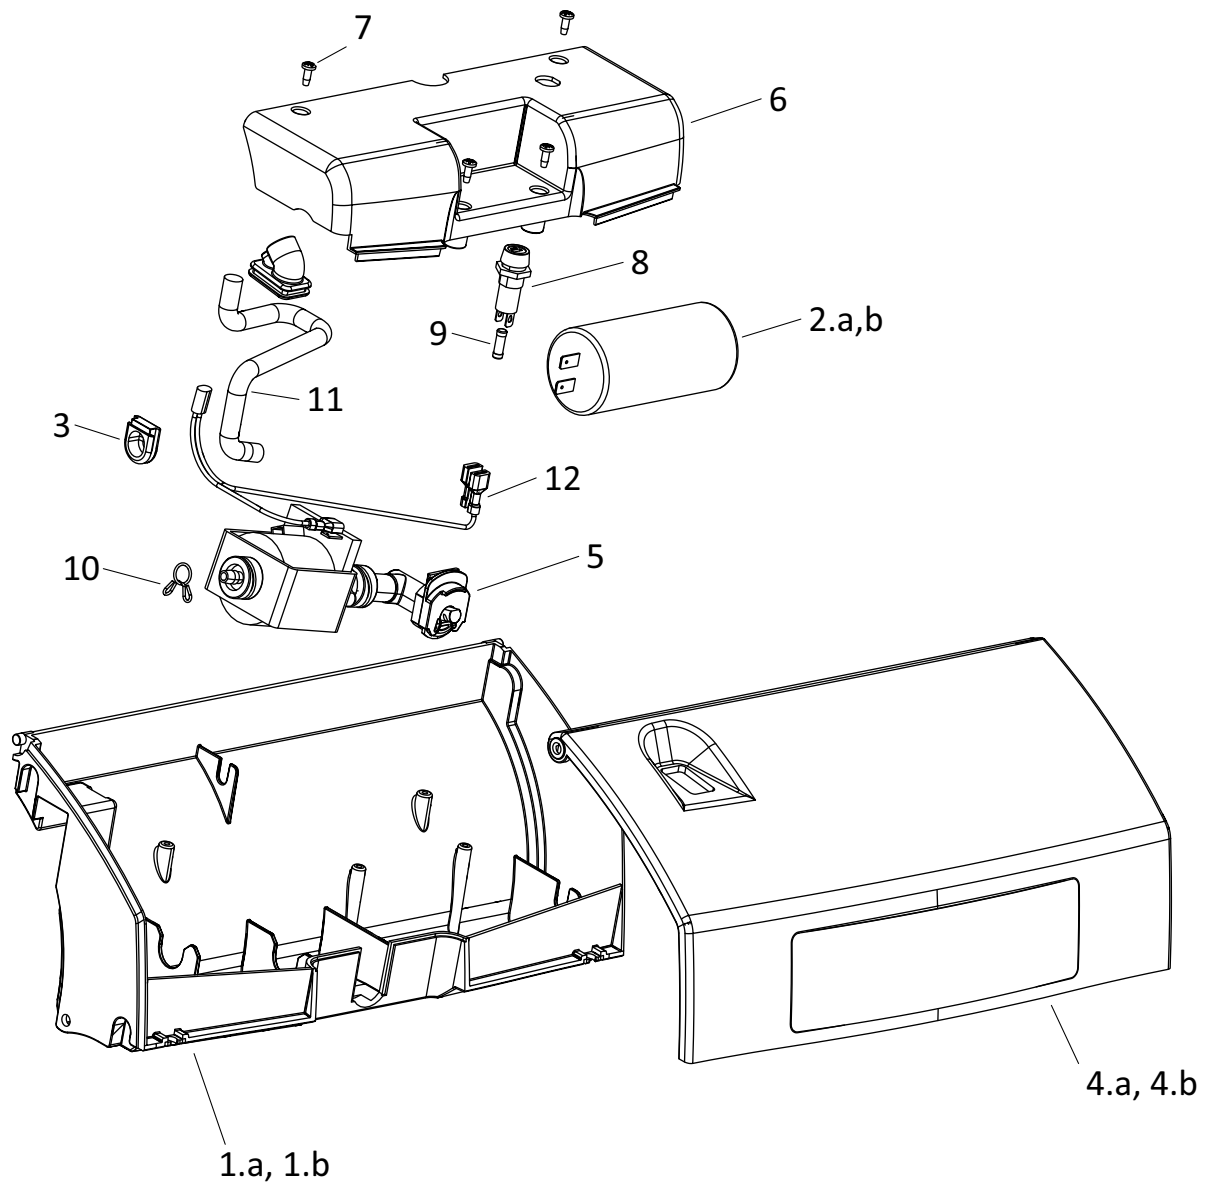

PUMP HOUSING 340, 440

PUMP HOUSING 340, 440

SL.NO	PART NO	DESCRIPTION	QTY
1.a	90-0809-0000	PUMP HOUSING - 34	1
1.b	90-0810-0000	PUMP HOUSING - 44	1
2.a	90-0811-0000	CAPACITOR 26 MFD (for 340)	1
2.b	90-0812-0000	CAPACITOR 30 MFD (for 440)	1
3	90-0813-0000	GROMMET PUMP HOUSING	1
4.a	90-0814-0000	COVER PUMP HOUSING W-LABEL-34 TVX	1
4.b	90-0815-0000	COVER PUMP HOUSING W-LABEL-44-TVX	1
5	90-0969-0000	PUMP ASSY-34_44	1
6	90-0970-0000	INNER COVER - 34_44	1
7	90-0183-0000	CRPH SELF TAP SCREW - SS304 - 3.5X9.5 - F	4
8	90-0816-0000	FUSE HOLDER-6A	1
9	90-0817-0000	GLASS FUSE - T 0.5A	1
10	90-0818-0000	CLIP HOSE 9	1
11	90-0819-0000	HOSE - NW	1
12	90-0820-0000	CABLE ASSY CA-05 (X4 TO F2,P1)	1
13	90-0102-0000	VIBRATING PUMP 230V/50Hz	1
14	90-0821-0000	SPACER PUMP	2
15	90-0822-0000	ADAPTOR NOZZLE - 34	1
16	90-0093-0000	SEAL NOZZLE	1
17	90-0823-0000	BASE NOZZLE - 34 - 400 ML	1
18	90-0824-0000	LOCK NOZZLE	1
19	90-0100-0000	O RING PUMP	1