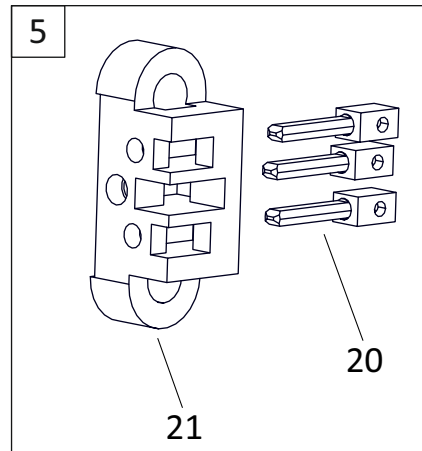

CHASSIS - HOUSING IDLE ASSY

CHASSIS - HOUSING IDLE ASSY

SL.NO	PART NO	DESCRIPTION	QTY
1	90-0925-0000	HOUSING IDLE	1
2.a	90-0200-0000	CIRCUIT BREAKER - 5A (240)	1
2.b	90-0394-0000	CIRCUIT BREAKER - 6A (340)	1
2.c	90-0318-0000	CIRCUIT BREAKER - 7A (440)	1
3	90-0772-0000	NUT CIRCUIT BREAKER	1
4	90-0773-0000	CAP CIRCUIT BREAKER	1
5	90-0290-0000	SOCKET ASSY	1
6	90-0774-0000	COVER CONNECTOR	1
7	90-0775-0000	LEVER SWITCH ACTUATION NEW	1
8	90-0926-0000	COVER SWITCH	1
9	90-0927-0000	SEAL CONNECTOR	1
10	90-0297-0000	NUT INSULATION	2
11	90-0183-0000	CRPH SELF TAP SCREW - SS304 - 3.5X9.5 - F	4
12	90-0283-0000	LIMIT SWITCH ASSEMBLY	2
13	90-0928-0000	TERMINAL BLOCK ASSY	1
14	90-0776-0000	CABLE ASSY CA02-(X2,F1 TO S1,S2)	1
15	90-0777-0000	CABLE ASSY CA03-(S1,S2 TO X3)	1
16	90-0778-0000	CABLE ASSY CA01-(X2 TO F1)	1
17	90-0929-0000	GROMMET ELECTRICAL	2
18	90-0261-0000	HEX SOC CSK SCREW - SS304 - M5X25	2
19	90-0779-0000	CABLE ASSY CA-04-(X3 TO F2,P1)	1
20	90-0292-0000	TERMINAL SOCKET	3
21	90-0291-0000	SOCKET	1
22	90-0780-0000	CABLE ASSY-CA07 (X3 TO C1) (For 34)	1