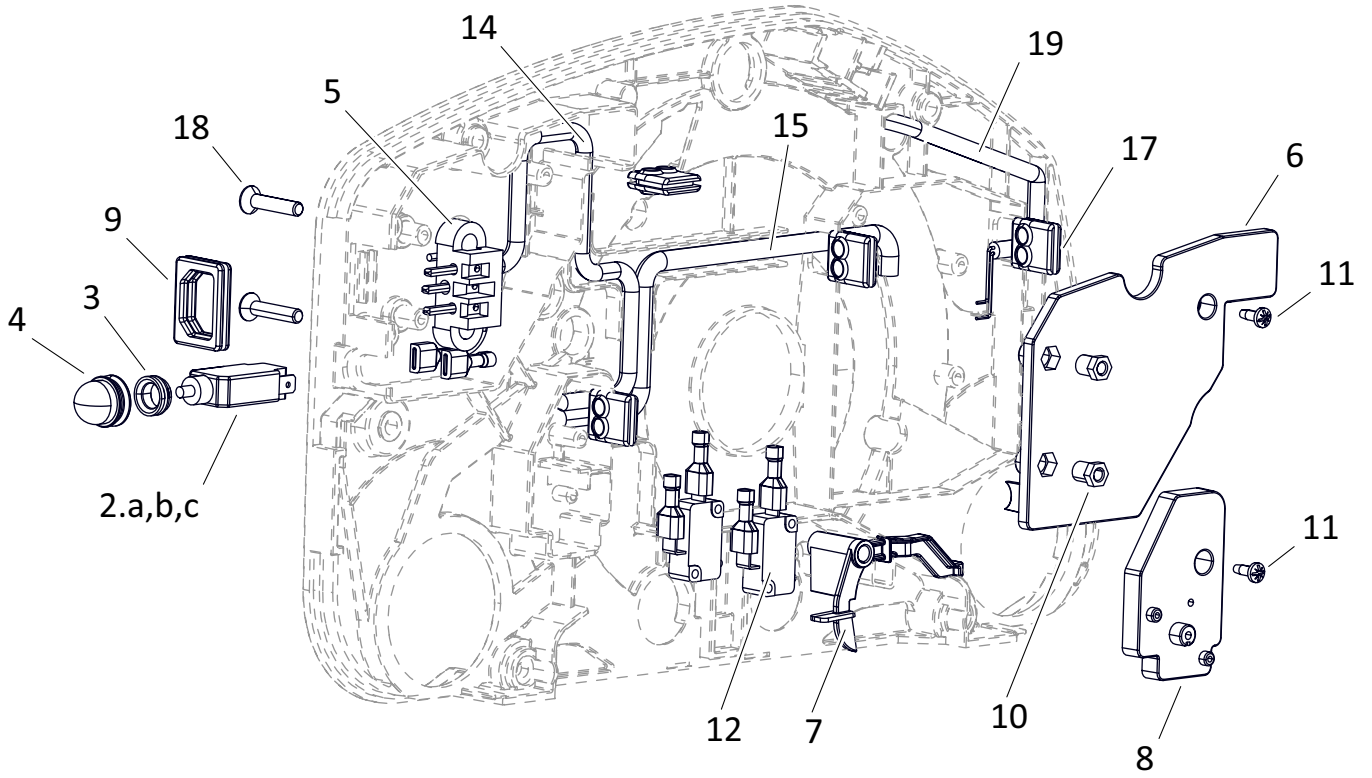

CHASSIS - HOUSING IDLE ASSY

CHASSIS - HOUSING IDLE ASSY

SL.NO	PART NO	DESCRIPTION	QTY
1	90-0925-0000	HOUSING IDLE	1
2.a	90-0200-0000	CIRCUIT BREAKER - 5A (240)	1
2.b	90-0394-0000	CIRCUIT BREAKER - 6A (340)	1
2.c	90-0318-0000	CIRCUIT BREAKER - 7A (440)	1
3	90-0772-0000	NUT CIRCUIT BREAKER	1
4	90-0773-0000	CAP CIRCUIT BREAKER	1
5	90-0290-0000	SOCKET ASSY	1
6	90-0774-0000	COVER CONNECTOR	1
7	90-0775-0000	LEVER SWITCH ACTUATION NEW	1
8	90-0926-0000	COVER SWITCH	1
9	90-0927-0000	SEAL CONNECTOR	1
10	90-0297-0000	NUT INSULATION	2
11	90-0183-0000	CRPH SELF TAP SCREW - SS304 - 3.5X9.5 - F	4
12	90-0283-0000	LIMIT SWITCH ASSEMBLY	2
13	90-0928-0000	TERMINAL BLOCK ASSY	1
14	90-0776-0000	CABLE ASSY CA02-(X2,F1 TO S1,S2)	1
15	90-0777-0000	CABLE ASSY CA03-(S1,S2 TO X3)	1
16	90-0778-0000	CABLE ASSY CA01-(X2 TO F1)	1
17	90-0929-0000	GROMMET ELECTRICAL	2
18	90-0261-0000	HEX SOC CSK SCREW - SS304 - M5X25	2
19	90-0779-0000	CABLE ASSY CA-04-(X3 TO F2,P1)	1
20	90-0292-0000	TERMINAL SOCKET	3
21	90-0291-0000	SOCKET	1
22	90-0780-0000	CABLE ASSY-CA07 (X3 TO C1) (For 34)	1