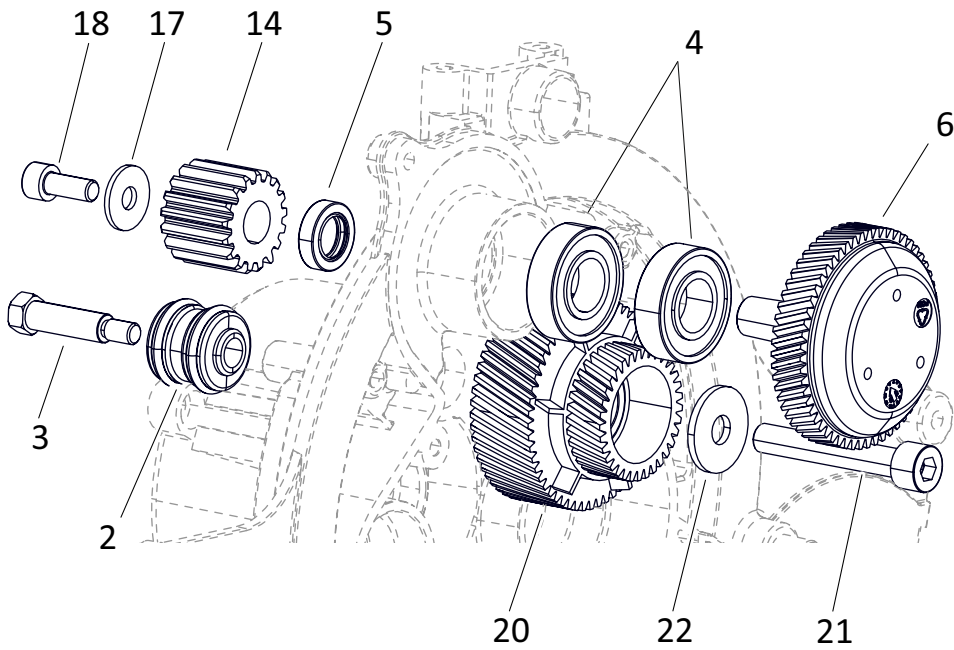

HOUSING BASE DRIVE

HOUSING BASE DRIVE

SL.NO	PART NO	DESCRIPTION	QTY
1	90-0945-0000	HOUSING BASE DRIVE	1
2	90-0946-0000	WHEEL DRUM ASSY	4
2.a	90-0947-0000	WHEEL DRUM	4
2.b	90-0176-0000	O RING WHEEL	8
3	90-0948-0000	STUD WHEEL DRUM	4
4	90-0793-0000	DG BALL BEARING - 6002 2 RS	2
5	90-0949-0000	OIL SEAL 19X12X5	1
6	90-0794-0000	GEAR DRUM	1
7	90-0795-0000	OIL SEAL Ø26 x Ø15 x 7	1
8	90-0950-0000	SLEEVE HOUSING	2
9	90-0895-0000	MW PRO SPROCKET BRUSH ASSY KIT	2
14	90-0796-0000	PINION DRUM-17	1
15	90-0797-0000	CAP BEARING DRIVE REAR	1
16	90-0798-0000	CAP BEARING DRIVE FRONT	1
17	90-0864-0000	PLAIN WASHER - SS304 - 6.4 x 18 x 1.6	1
18	90-0144-0000	HEX SOC HEAD CAP SCREW - SS304 - M6 x 15	1
19	90-0001-0000	CR PAN HEAD SCREW - SS304 - M3x6	6
20	90-0799-0000	GEAR DOUBLE ASSY	1
20.a	90-0951-0000	SHAFT GEAR DOUBLE	1
20.b	90-0009-0000	DG BALL BEARING - 6003 2 RS	2
20.c	90-0952-0000	GEAR DOUBLE	1
20.d	90-0953-0000	CIRCLIP B35	1
21	90-0860-0000	HEX SOC HEAD CAP SCREW - STEEL 8.8 - M8 x 50 - GREEN	1
22	90-0865-0000	PLAIN WASHER - SS304 - 8.2 x 24 x 2.2	1