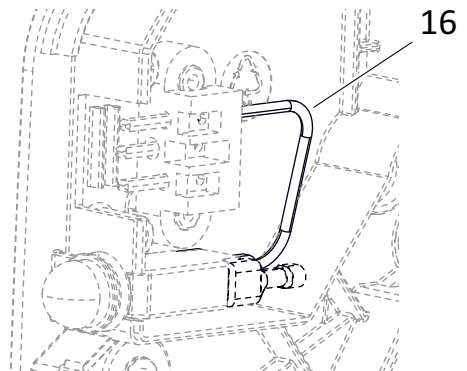

CHASSIS - HOUSING IDLE ASSY

CHASSIS - HOUSING IDLE ASSY

SL.NO	PART NO	DESCRIPTION	QTY
1	90-0925-0000	HOUSING IDLE	1
2.a	90-0200-0000	CIRCUIT BREAKER - 5A (240)	1
2.b	90-0394-0000	CIRCUIT BREAKER - 6A (340)	1
2.c	90-0318-0000	CIRCUIT BREAKER - 7A (440)	1
3	90-0772-0000	NUT CIRCUIT BREAKER	1
4	90-0773-0000	CAP CIRCUIT BREAKER	1
5	90-0290-0000	SOCKET ASSY	1
6	90-0774-0000	COVER CONNECTOR	1
7	90-0775-0000	LEVER SWITCH ACTUATION NEW	1
8	90-0926-0000	COVER SWITCH	1
9	90-0927-0000	SEAL CONNECTOR	1
10	90-0297-0000	NUT INSULATION	2
11	90-0183-0000	CRPH SELF TAP SCREW - SS304 - 3.5X9.5 - F	4
12	90-0283-0000	LIMIT SWITCH ASSEMBLY	2
13	90-0928-0000	TERMINAL BLOCK ASSY	1
14	90-0776-0000	CABLE ASSY CA02-(X2,F1 TO S1,S2)	1
15	90-0777-0000	CABLE ASSY CA03-(S1,S2 TO X3)	1
16	90-0778-0000	CABLE ASSY CA01-(X2 TO F1)	1
17	90-0929-0000	GROMMET ELECTRICAL	2
18	90-0261-0000	HEX SOC CSK SCREW - SS304 - M5X25	2
19	90-0779-0000	CABLE ASSY CA-04-(X3 TO F2,P1)	1
20	90-0292-0000	TERMINAL SOCKET	3
21	90-0291-0000	SOCKET	1
22	90-0780-0000	CABLE ASSY-CA07 (X3 TO C1) (For 34)	1