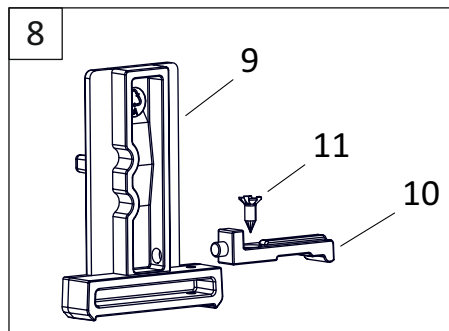

CHASSIS - COVER ASSEMBLY - DRIVE & IDLE

CHASSIS - COVER ASSEMBLY - DRIVE & IDLE

SL.NO	PART NO	DESCRIPTION	QTY
1	90-0930-0000	SIDE COVER DRIVE	1
2	90-0025-0000	HOUSING SLIDER	2
3	90-0035-0000	PIN SLIDER	2
4	90-0931-0000	SLIDER BRUSH	1
5	90-0854-0000	CR CSK SCREW - SS304 - M4X10	8
6	90-0932-0000	SIDE COVER IDLE	1
8	90-0934-0000	SLIDER TRANSPORTER ASSY	1
9	90-0935-0000	SLIDER TRANSPORTER	1
10	90-0936-0000	GUIDE SLIDER TRANSPORTER	1
11	90-0937-0000	CRCSK SELF TAPPING SCREW SS 304 – 3 X 9.5	1