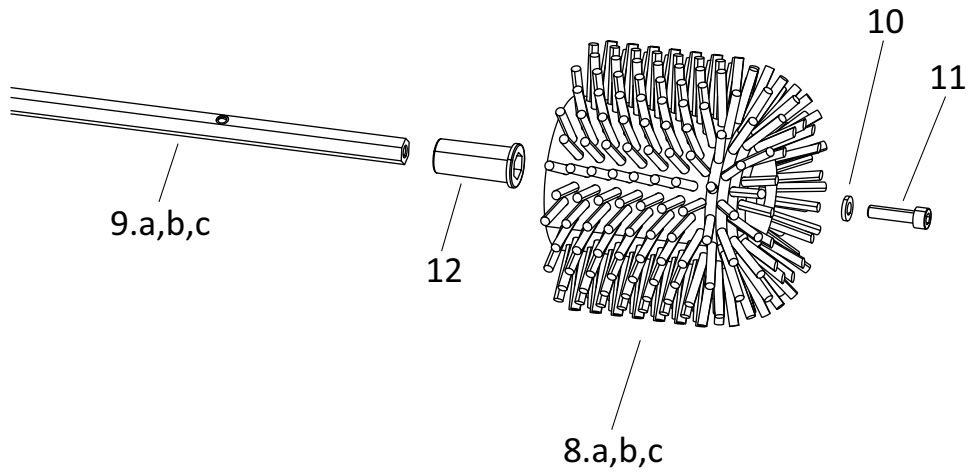

SIDE BRUSH GROUP

SL.NO	PART NO	DESCRIPTION	QTY
7	90-0851-0000	SHIELD SIDE BRUSH	1
9.a	90-0992-0000	SHAFT SIDE BRUSH ASSY-24	1
9.b	90-0993-0000	SHAFT SIDE BRUSH ASSY-34	1
9.c	90-0994-0000	SHAFT SIDE BRUSH ASSY-44	1
10	90-0863-0000	PLAIN WASHER - SS304 - 5.2 x 10 x 1.6	1
11	90-0858-0000	HEX SOC HEAD CAP SCREW - SS304 - M5 x 20	1
12	90-0995-0000	STOPPER BUSH SIDE BRUSH	1