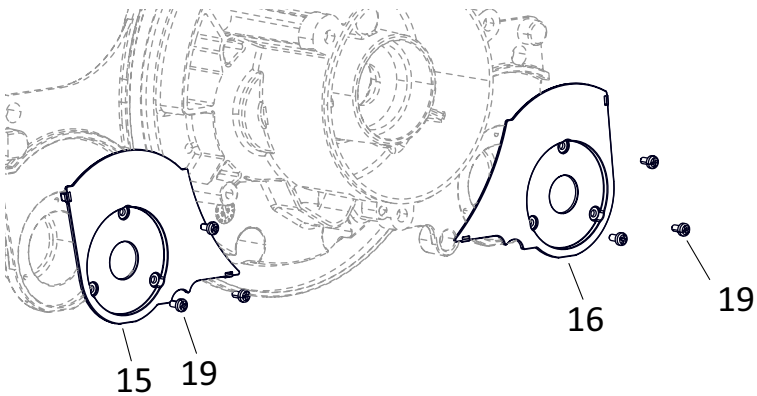

HOUSING BASE DRIVE

HOUSING BASE DRIVE

SL.NO	PART NO	DESCRIPTION	QTY
1	90-0945-0000	HOUSING BASE DRIVE	1
2	90-0946-0000	WHEEL DRUM ASSY	4
2.a	90-0947-0000	WHEEL DRUM	4
2.b	90-0176-0000	O RING WHEEL	8
3	90-0948-0000	STUD WHEEL DRUM	4
4	90-0793-0000	DG BALL BEARING - 6002 2 RS	2
5	90-0949-0000	OIL SEAL 19X12X5	1
6	90-0794-0000	GEAR DRUM	1
7	90-0795-0000	OIL SEAL Ø26 x Ø15 x 7	1
8	90-0950-0000	SLEEVE HOUSING	2
9	90-0895-0000	MW PRO SPROCKET BRUSH ASSY KIT	2
14	90-0796-0000	PINION DRUM-17	1
15	90-0797-0000	CAP BEARING DRIVE REAR	1
16	90-0798-0000	CAP BEARING DRIVE FRONT	1
17	90-0864-0000	PLAIN WASHER - SS304 - 6.4 x 18 x 1.6	1
18	90-0144-0000	HEX SOC HEAD CAP SCREW - SS304 - M6 x 15	1
19	90-0001-0000	CR PAN HEAD SCREW - SS304 - M3x6	6
20	90-0799-0000	GEAR DOUBLE ASSY	1
20.a	90-0951-0000	SHAFT GEAR DOUBLE	1
20.b	90-0009-0000	DG BALL BEARING - 6003 2 RS	2
20.c	90-0952-0000	GEAR DOUBLE	1
20.d	90-0953-0000	CIRCLIP B35	1
21	90-0860-0000	HEX SOC HEAD CAP SCREW - STEEL 8.8 - M8 x 50 - GREEN	1
22	90-0865-0000	PLAIN WASHER - SS304 - 8.2 x 24 x 2.2	1