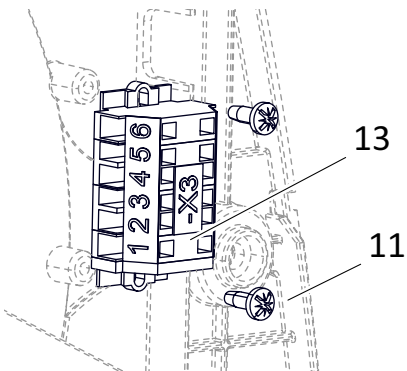

CHASSIS - HOUSING IDLE ASSY

CHASSIS - HOUSING IDLE ASSY

SL.NO	PART NO	DESCRIPTION	QTY
1	90-0925-0000	HOUSING IDLE	1
2.a	90-0200-0000	CIRCUIT BREAKER - 5A (240)	1
2.b	90-0394-0000	CIRCUIT BREAKER - 6A (340)	1
2.c	90-0318-0000	CIRCUIT BREAKER - 7A (440)	1
3	90-0772-0000	NUT CIRCUIT BREAKER	1
4	90-0773-0000	CAP CIRCUIT BREAKER	1
5	90-0290-0000	SOCKET ASSY	1
6	90-0774-0000	COVER CONNECTOR	1
7	90-0775-0000	LEVER SWITCH ACTUATION NEW	1
8	90-0926-0000	COVER SWITCH	1
9	90-0927-0000	SEAL CONNECTOR	1
10	90-0297-0000	NUT INSULATION	2
11	90-0183-0000	CRPH SELF TAP SCREW - SS304 - 3.5X9.5 - F	4
12	90-0283-0000	LIMIT SWITCH ASSEMBLY	2
13	90-0928-0000	TERMINAL BLOCK ASSY	1
14	90-0776-0000	CABLE ASSY CA02-(X2,F1 TO S1,S2)	1
15	90-0777-0000	CABLE ASSY CA03-(S1,S2 TO X3)	1
16	90-0778-0000	CABLE ASSY CA01-(X2 TO F1)	1
17	90-0929-0000	GROMMET ELECTRICAL	2
18	90-0261-0000	HEX SOC CSK SCREW - SS304 - M5X25	2
19	90-0779-0000	CABLE ASSY CA-04-(X3 TO F2,P1)	1
20	90-0292-0000	TERMINAL SOCKET	3
21	90-0291-0000	SOCKET	1
22	90-0780-0000	CABLE ASSY-CA07 (X3 TO C1) (For 34)	1