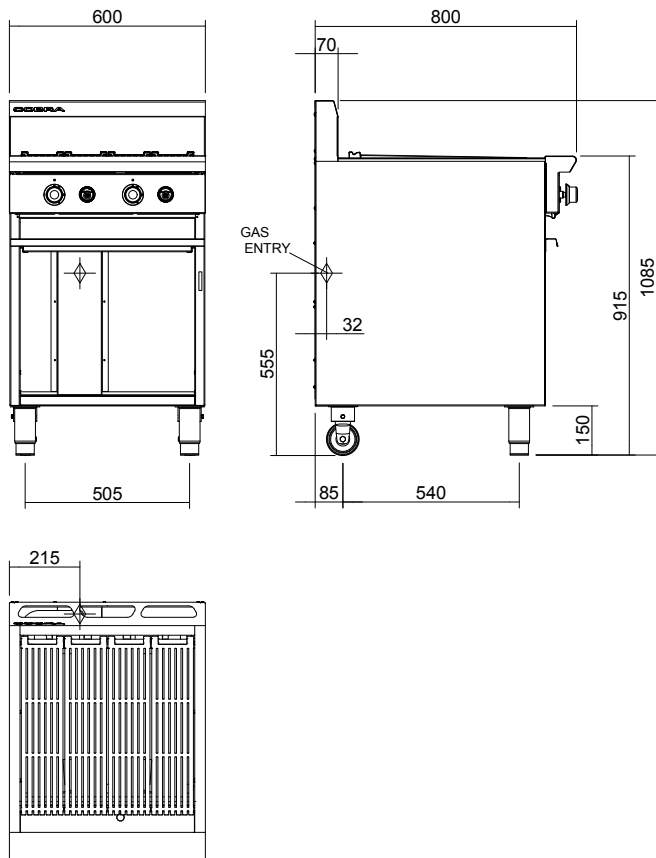

OVERALL CONSTRUCTION

- Four 135mm wide x 550mm long reversible cast iron top grates
- Cast iron burner radiants and aluminised steel baffles
- Aluminised steel burners
- Stainless steel front, sides and splashback
- Vitreous enamelled control panel
- Stainless steel cabinet interior base
- Stainless steel grease tray
- 63mm dia. stainless steel adjustable legs to front and two rollers at rear

CS9 / C900-S

CB6

600mm Gas Barbecue

CB6

SPECIFICATIONS

Burners
2 x 33MJ/hr, 9kW U-burners

Gas power (gross)
66MJ/hr, 18kW
Cooking surface area
540mm x 500mm, 2700cm²

Gas connection
R 1/2 (BSP) male
215mm from LH side, 32mm from rear, and 555mm from floor

Dimensions
Width 600mm
Depth 800mm
Height 915mm
Incl. splashback 1085mm

Nett weight
82.5kg

Packing data
0.85m³, 113.5kg
Width 710mm
Depth 955mm
Height 1250mm

Gas types
Available in Natural gas and LP gas,
please specify when ordering
Other gas types on request