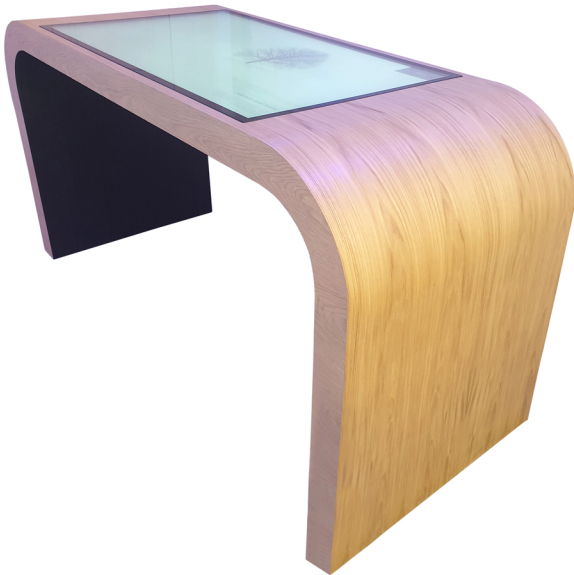

Planning Table

Timber Curved 55

Sturdy timber-made table kiosk in a modern contemporary curved style best for sophisticated design offices. Suitable for stand up meetings, customer and team collaboration.

Robust Full HD Multi-Touch Display

Full HD 55" touch screen utilises projective touch technology up to 10 simultaneous touch points. The touch monitor is commercial quality which allows for extended 24/7 use and extreme reliability. The display is protected with vandal resistant glass.

Built-in speakers

Eco-friendly

External
USB Access

WiFi
Connectivity

User Friendly

Vandal
Resistant Glass

Designed to be used in:

- Education
- Gaming and Interactive
- Architecture & Design

Quick Overview

- Full HD 1920 x 1080 pixel quality
- Contrast Ratio 1300:1
- Sturdy steel frame
- LED backlit design
- Adjustable height

Specifications

Screen Size	55 Inch	Processor	N/A
Aspect Ratio	16:9	RAM	N/A
Resolution	1920 x 1080	Drive	N/A
Brightness	450 nits	Graphics	N/A
Contrast Ratio	1300:1	I/O Ports	N/A
Viewing Angle	178H 178V	OS Supported	N/A
Video Inputs	HDMI, DVI, VGA	WIFI	N/A
Multimedia	USB	Speakers	Yes
Power Supply	240VAC		
Operating Temp	0 to 50° C		
Touch Type	Projected Capacitive		
Touch Points	10		
Touch Interface	USB 2.0		