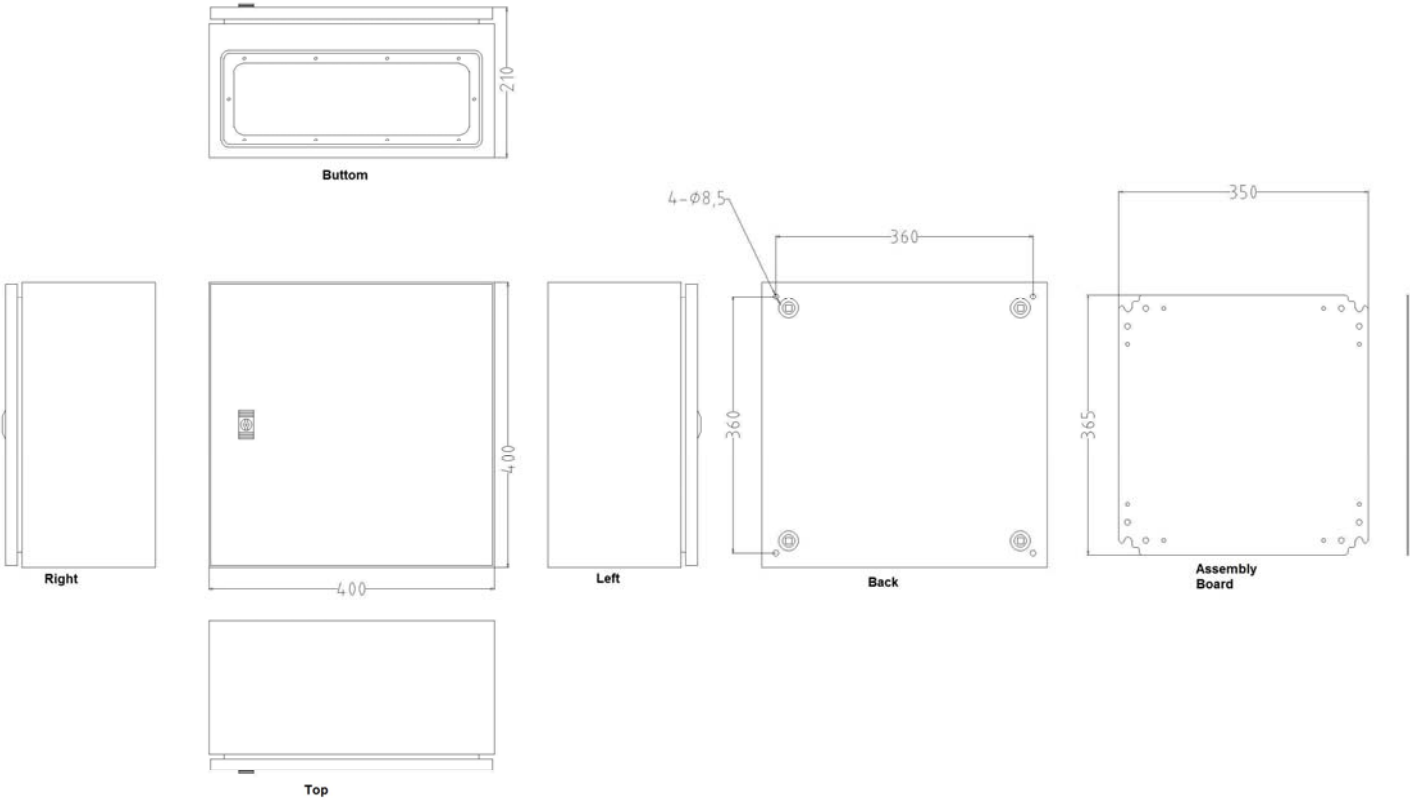

Mild Steel IP66 Wall Box, 400x400x210mm

unit: +/-0.5mm