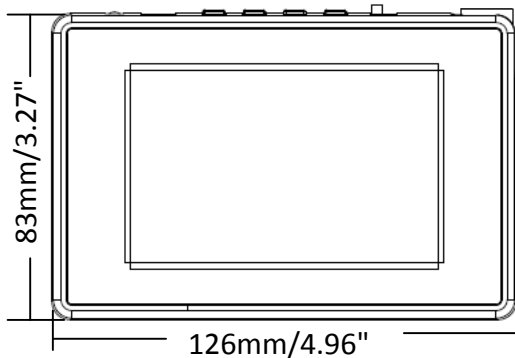

EN310

4" Touch Screen Test Monitor

Dimensions

Specification

Model	EN310
Display	4" touch screen camera tester with 800x480 resolution
Network Port	10/100/1000M auto adjust, RJ45
H.265 Main Stream Test	4K H.265/H.264 camera image display with mainstream
IP Discovery	Auto-scan the cameras' IP under the same network segment
Rapid ONVIF	Search camera quickly, auto log in and display image from the camera
Hik Test Tool	Activate Hikvision camera, display image from the camera, modify IP, user name, password, parameters and etc.
DH Test Tool	Dahua camera test, modify IP, user name, password, parameters and etc.
IP Camera Type	ONVIF, Dahua IPC-HFW2100P, Hikvision DS-2CD864-E13, Samsung SNZ-5200, Tiandy TD-NC9200S2, Kodak IPC120L, Honeywell HICC-2300T, RTSP Viewer
Lens Simulation	Can simulate 2.8/3.6/4/6/8/12/16/25mm lenses display area
Focus Information Test	Camera focus info, signal quality test, image quality test
CVI Video Signal Test	1 CVI input (BNC interface), supports resolution: 720p 25/30/50/60fps; 1080p 25/30fps; 2560x1440 25fps/30fps
TVI Video Signal Test	1 TVI input (BNC interface), supports resolution: 720p 25/30/50/60fps; 1080p 25/30fps; 2048x1536 18/25/30fps; 2560x1440 15/25/30fps; 2688x1520 15fps; 2592x1944 12.5/20fps;
AHD Video Signal Test	1 AHD input (BNC interface), supports resolution: 720p 25/30fps; 1080p 25/30fps; 2048x1536 18/25/30fps; 2560x1440 15/25/30fps; 2592x1944 12.5/20fps; UTC control and call OSD menu
Analog Video Test	1 BNC input, NTSC/PAL (auto adapt)
Snapshot/Record/Playback	Capture camera images, record video and playback recordings and photos