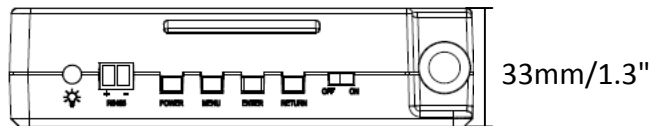

EN310

4" Touch Screen Test Monitor

Dimensions

Specification

Model	EN310
Display	4" touch screen camera tester with 800x480 resolution
Network Port	10/100/1000M auto adjust, RJ45
H.265 Main Stream Test	4K H.265/H.264 camera image display with mainstream
IP Discovery	Auto-scan the cameras' IP under the same network segment
Rapid ONVIF	Search camera quickly, auto log in and display image from the camera
Hik Test Tool	Activate Hikvision camera, display image from the camera, modify IP, user name, password, parameters and etc.
DH Test Tool	Dahua camera test, modify IP, user name, password, parameters and etc.
IP Camera Type	ONVIF, Dahua IPC-HFW2100P, Hikvision DS-2CD864-E13, Samsung SNZ-5200, Tiandy TD-NC9200S2, Kodak IPC120L, Honeywell HICC-2300T, RTSP Viewer
Lens Simulation	Can simulate 2.8/3.6/4/6/8/12/16/25mm lenses display area
Focus Information Test	Camera focus info, signal quality test, image quality test
CVI Video Signal Test	1 CVI input (BNC interface), supports resolution: 720p 25/30/50/60fps; 1080p 25/30fps; 2560x1440 25fps/30fps
TVI Video Signal Test	1 TVI input (BNC interface), supports resolution: 720p 25/30/50/60fps; 1080p 25/30fps; 2048x1536 18/25/30fps; 2560x1440 15/25/30fps; 2688x1520 15fps; 2592x1944 12.5/20fps;
AHD Video Signal Test	1 AHD input (BNC interface), supports resolution: 720p 25/30fps; 1080p 25/30fps; 2048x1536 18/25/30fps; 2560x1440 15/25/30fps; 2592x1944 12.5/20fps; UTC control and call OSD menu
Analog Video Test	1 BNC input, NTSC/PAL (auto adapt)
Snapshot/Record/Playback	Capture camera images, record video and playback recordings and photos