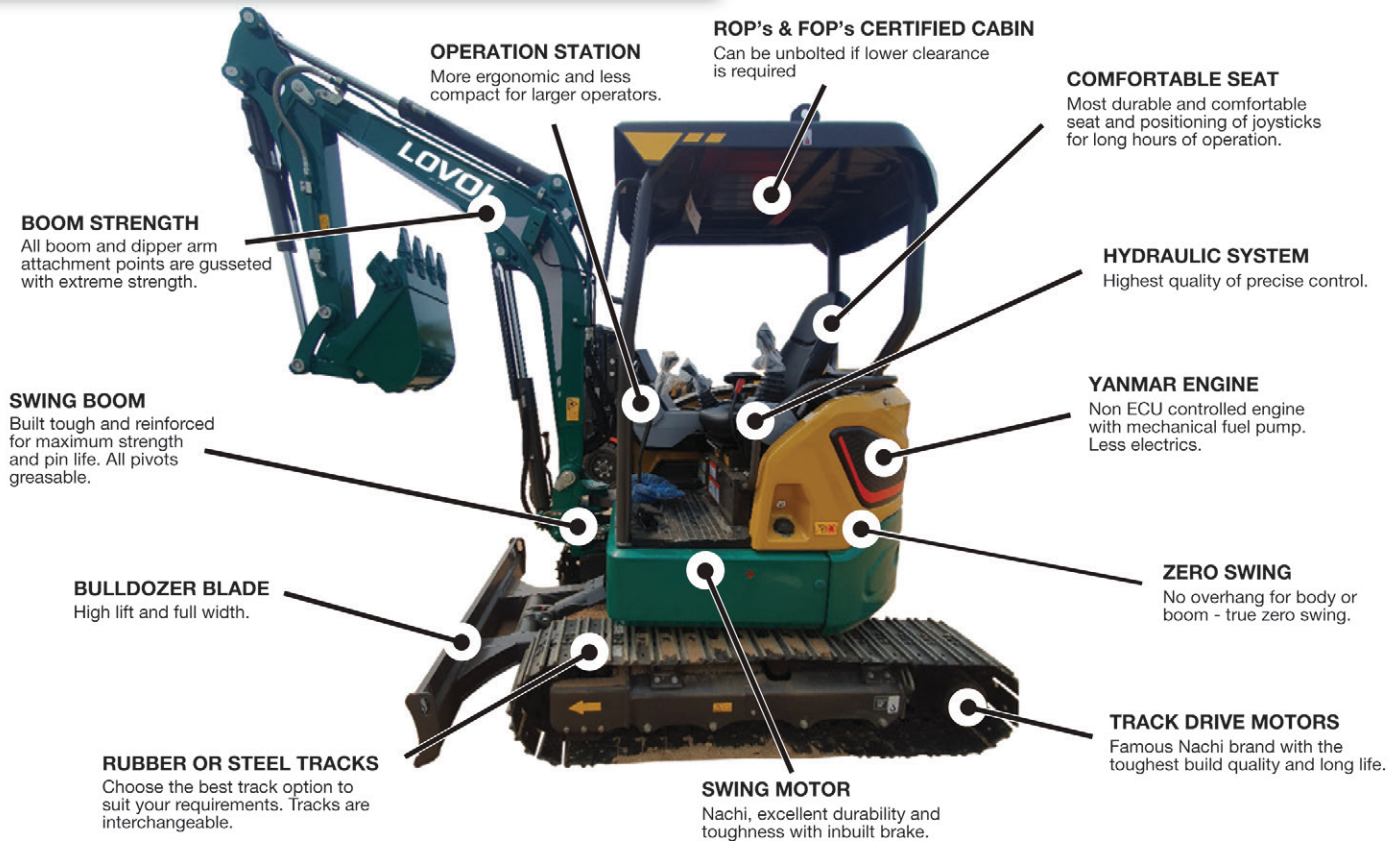

FR30F-U

LOVOL

CONSTRUCTION **ALFA** SERIES