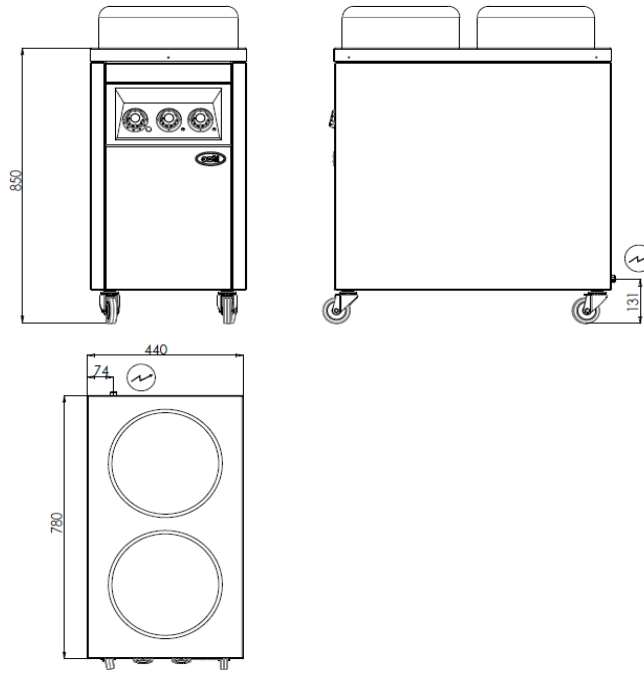

ÖZTİRYAKİLER

Cumhuriyet Mah.Hadımköy Yolu Cad.No:8
Büyükkçekmece-İstanbul-TURKEY
e-mail: export@oztiryakiler.com.tr
web: www.oztiryakiler.com.tr

code:

7868.44780.01

PLATE DISPENSER

model:

OTI 4478

DIMENSIONS (Net)

* Width (mm)	440
* Depth (mm)	780
* Height (mm)	850
* Weight (kg)	40
*	

DIMENSIONS (Shipping)

* Width (mm)	480
* Depth (mm)	900
* Height (mm)	1150
* Weight (kg)	45
* Volume (m³)	0,5

COMPOSITION OF TOP

*
*
*
*

COMPOSITION OF THE BOTTOM PART

*
*
*
*

GAS

* Power:	kW	Btu/hr	kcal	Gas Inlet:
* G20	Pressure:		m³/h	
* G30/G31	Pressure:	mbar	kg/h	
* G30	Pressure:			

ELECTRICITY

* Power:	3	kW		
* Supply Voltage:	230V / NPE	50/60 Hz		
* Protection Class:	IP	20		

WATER-IN

* Cold Water Inlet:	Pressure (min-max)	bar	kPa	Temperature (min-max)	°C
* Hot Water Inlet:					
* Hardness:	F				

DRAIN

*
*