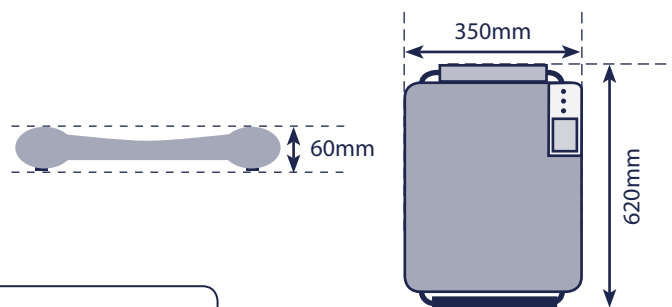

NUWWEIGH

LOG 244

Baby Scale

features

- Streamline housing
- Toggle between lb/kg
- Hold function for weigh determination
- Baby head-rest included
- Easy to carry
- Large and bright easy to read LCD display
- Auto power off
- 4 load cell design
- Quality carry case included
- Lightweight design - 2.5kg
- Battery operation 9V
- Power adaptor included

Pictured with Carry Bag

- Quality Carry Case
- Portable & Superior Accuracy
- 12 Months Guarantee

specifications

MODEL	CAPACITY	RESOLUTION	PLATFORM SIZE
LOG 244	20kg	10g	350 x 620mm

Physical Dimensions (mm)