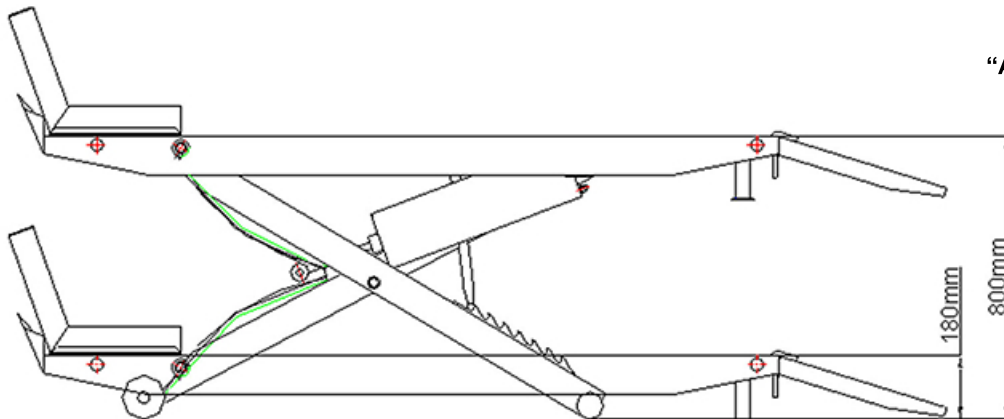

AutoLift 243612

500Kg Capacity

Air Operated Motorcycle Hoist

Optional side extensions

"AutoLift 243612EC"

- Made of heavy-duty top plate
- Front wheel vise included
- Professional quality
- Single air lifting cylinder
- Cut-out for easy removal of rear wheel
- Removal Ramp
- Ideal for Motorcycles and Scooters
- Optional side extensions available "EC" version
- Requires a minimum compressor requirement of 6-8 cfm.

Optional Extra:

Moto Jack

"AutoLift 242810"

Specification

- Height overall: 800mm
- Length overall: 2635mm
- Width overall: 610mm
- Lifting height: 180~800mm
- Lifting capacity: 500kg
- Net weight: 255kg
- Gross weight: 295kg
- Packing Size: 218*650*340mm