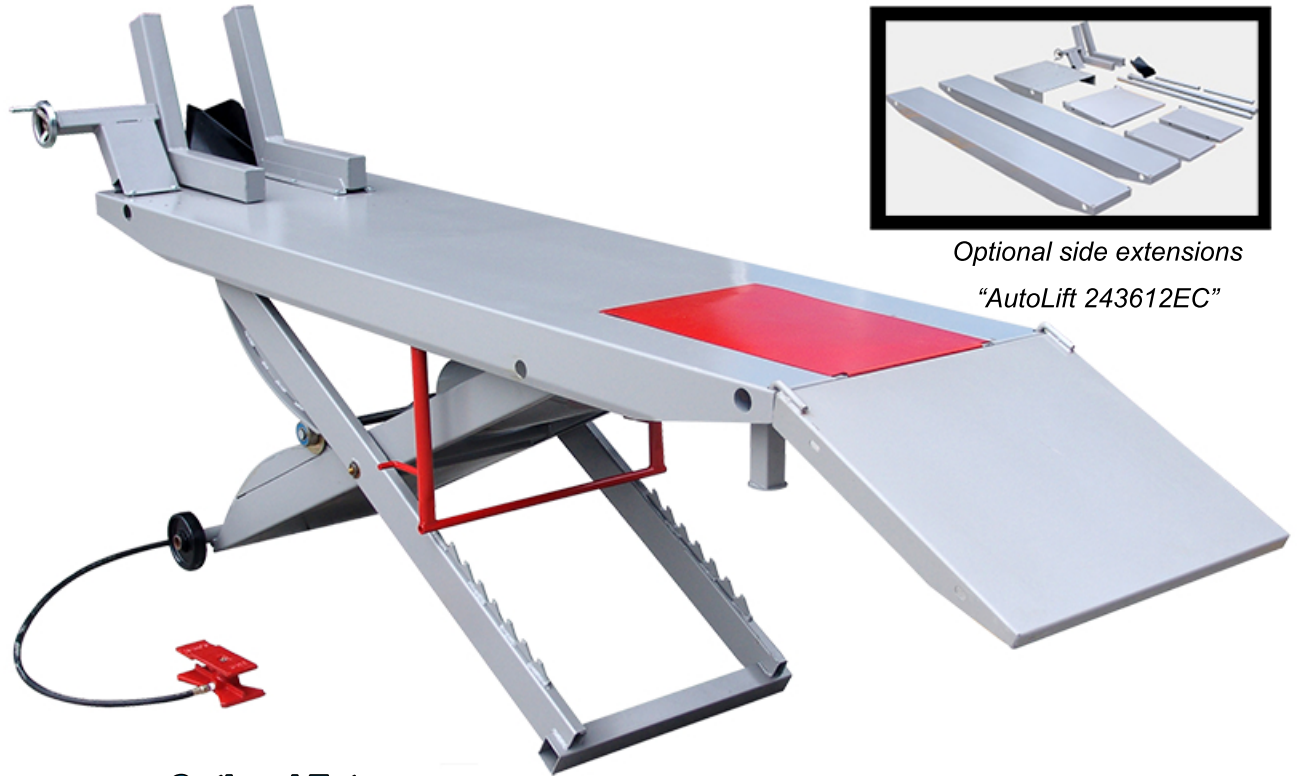

AutoLift 243612

500Kg Capacity

Air Operated Motorcycle Hoist

Optional side extensions

"AutoLift 243612EC"

- Made of heavy-duty top plate
- Front wheel vise included
- Professional quality
- Single air lifting cylinder
- Cut-out for easy removal of rear wheel
- Removal Ramp
- Ideal for Motorcycles and Scooters
- Optional side extensions available "EC" version
- Requires a minimum compressor requirement of 6-8 cfm.

Optional Extra:

Moto Jack

"AutoLift 242810"

Specification

- Height overall: 800mm
- Length overall: 2635mm
- Width overall: 610mm
- Lifting height: 180~800mm
- Lifting capacity: 500kg
- Net weight: 255kg
- Gross weight: 295kg
- Packing Size: 218*650*340mm