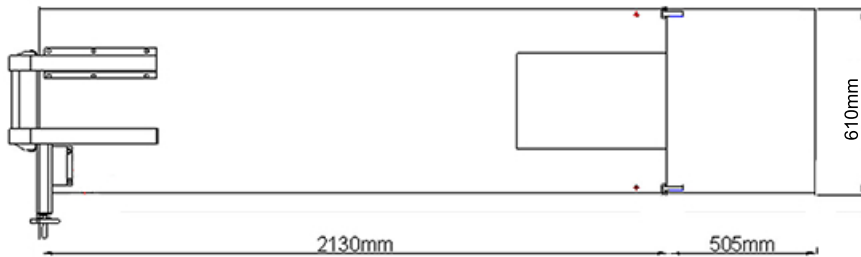

AutoLift 243612

500Kg Capacity

Air Operated Motorcycle Hoist

Optional side extensions

"AutoLift 243612EC"

- Made of heavy-duty top plate
- Front wheel vise included
- Professional quality
- Single air lifting cylinder
- Cut-out for easy removal of rear wheel
- Removal Ramp
- Ideal for Motorcycles and Scooters
- Optional side extensions available "EC" version
- Requires a minimum compressor requirement of 6-8 cfm.

Optional Extra:

Moto Jack

"AutoLift 242810"

Specification

- Height overall: 800mm
- Length overall: 2635mm
- Width overall: 610mm
- Lifting height: 180~800mm
- Lifting capacity: 500kg
- Net weight: 255kg
- Gross weight: 295kg
- Packing Size: 218*650*340mm