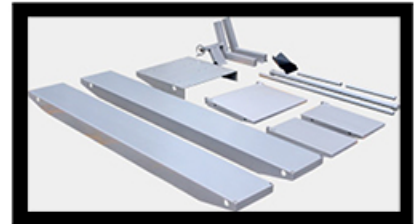

AutoLift 243612

500Kg Capacity

Air Operated Motorcycle Hoist

Optional side extensions

"AutoLift 243612EC"

- Made of heavy-duty top plate
- Front wheel vise included
- Professional quality
- Single air lifting cylinder
- Cut-out for easy removal of rear wheel
- Removal Ramp
- Ideal for Motorcycles and Scooters
- Optional side extensions available "EC" version
- Requires a minimum compressor requirement of 6-8 cfm.

Optional Extra:

Moto Jack

"AutoLift 242810"

Specification

- Height overall: 800mm
- Length overall: 2635mm
- Width overall: 610mm
- Lifting height: 180~800mm
- Lifting capacity: 500kg
- Net weight: 255kg
- Gross weight: 295kg
- Packing Size: 218*650*340mm