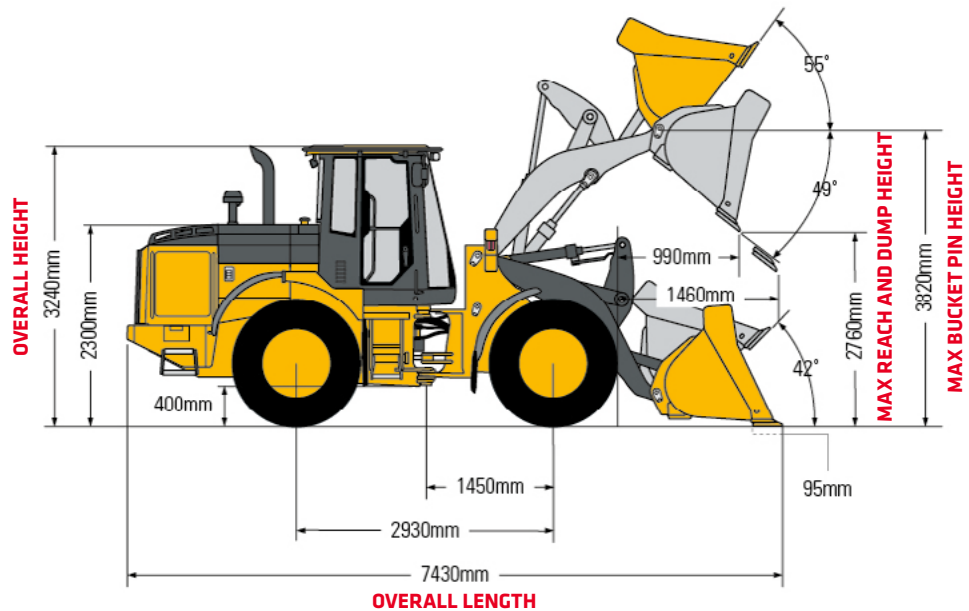

JOHN DEERE 544K-II

13.4 Tonne Loader

The John Deere 13.4 tonne loader is ideal for material-handling and comes site ready with E-stop, UHF Radio, Camera, LED Light Bar & more!

Drop Deck

KEY FEATURES

- 127 HP
- Factory Quick Hitch
- 2.3m³ Bucket Capacity
- Pallet Forks
- Crane Jib
- Hose Burst Valves
- EPA Tier 3/eu Stage IIIA PowerTech Engine