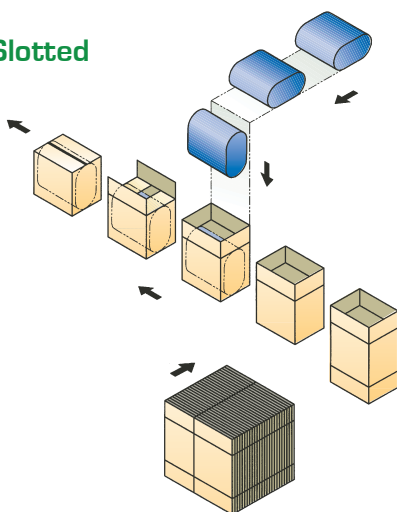

The HMPS1020 produces professionally sealed cartons, within a small machine footprint and with a single operator.

Stainless Steel Construction

All frames and major internal components are produced from stainless steel ensuring a long low maintenance life. Ideal for food and beverage applications. Fully welded frames reduce the possibility of bacterial growth.

Proven Bag Loading System and Large Capacity Carton Magazine

Loading systems, which ensure correct bag orientation and minimise the risk of bag damage.

The optional large capacity carton magazine with its low loading height enables the machine to operate for long periods of time without operator attention.

Water Products

Dairy Products

Wine Products

Post-Mix Products

Process and Packing Style

Regular Slotted Carton

Full Overlapping Flap Carton

Technological Edge