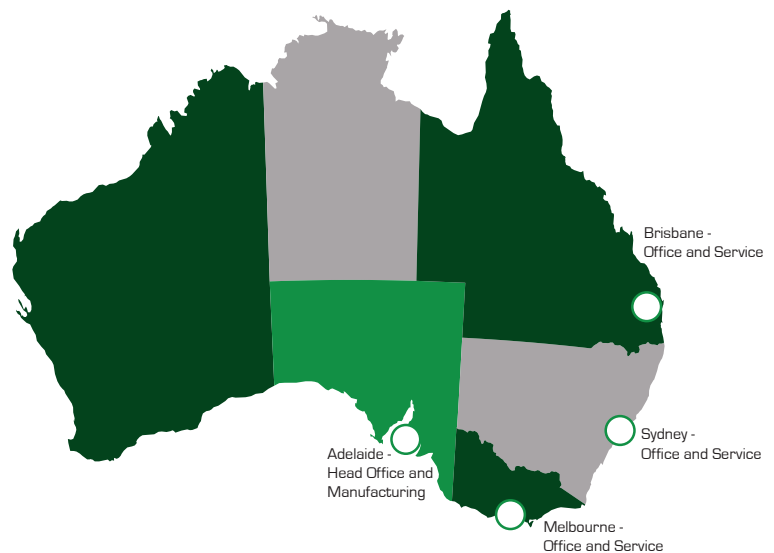

Agents:

New Zealand - www.hadencustance.com

USA - www.sourcelink.com