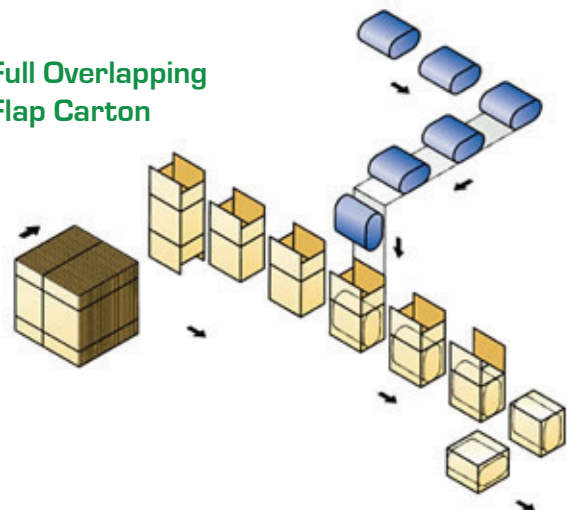

Proven Bag Loading System and Large Capacity Carton Magazine

Loading systems, which ensure correct bag orientation and minimise the risk of bag damage.

The optional large capacity carton magazine with its low loading height enables the machine to operate for long periods of time without operator attention.

Water Products

Dairy Products

Wine Products

Post-Mix Products

Process and Packing Style

Regular Slotted Carton

Full Overlapping Flap Carton

Technological Edge