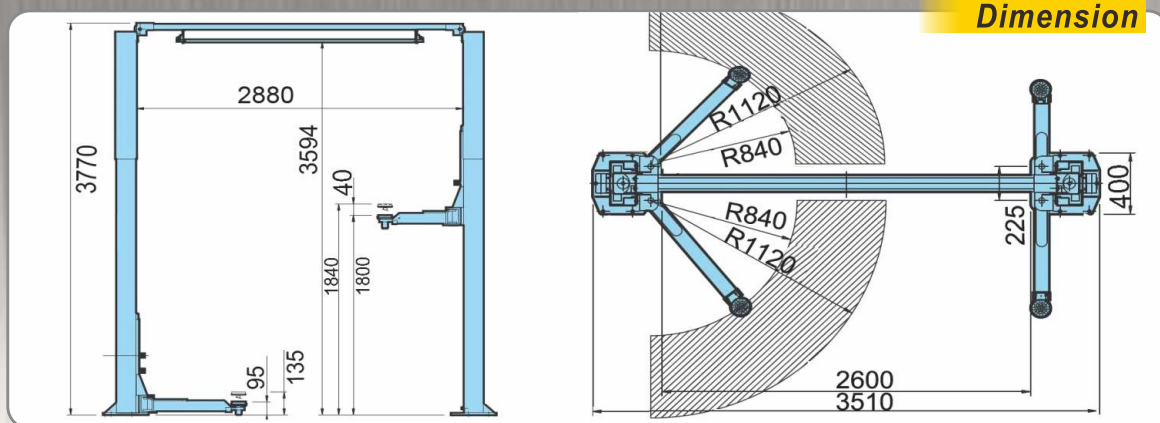

Features

- Entry level
- Lifting capacity: 4000 kg
- Motor: 240V Single Phase
- Brand: BulletPro
- Model: BP40M
- Comes with 4WD Load Arm Adaptors
- Overall height max 3770 mm can be reduced to 3520 mm

Spec

- Lifting capacity: 4000kg
- Lifting height: 1800~1840mm
Optional 1915mm with adaptor
- Overall height: 3770mm (max) or 3520 mm (min)
- Lifting time: 55-60s
- Motor power: 2.2kW
- Power supply: See Motor
- Rated oil pressure: 18-20MPa
- Weight: 720Kg
- Noise Level: ≤ 75 dB(A)