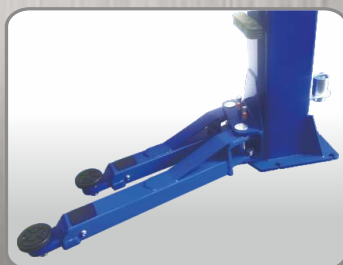

BulletPro BP40M

2 post clear floor 4 ton vehicle hoist car lift (Entry Level) 240V

- ✓ Entry level affordable hoist.
- ✓ Single point manual lock release comes with load arm adaptors
- ✓ Australia standard workcover registered
- ✓ 5 year structure warranty (conditions apply).
- ✓ 12 months warranty on moving parts, hydraulic and electrical parts

Features

- Entry level
- Lifting capacity: 4000 kg
- Motor: 240V Single Phase
- Brand: BulletPro
- Model: BP40M
- Comes with 4WD Load Arm Adaptors
- Overall height max 3770 mm can be reduced to 3520 mm

Spec

- Lifting capacity: 4000kg
- Lifting height: 1800~1840mm
Optional 1915mm with adaptor
- Overall height: 3770mm (max) or 3520 mm (min)
- Lifting time: 55-60s
- Motor power: 2.2kW
- Power supply: See Motor
- Rated oil pressure: 18-20MPa
- Weight: 720Kg
- Noise Level: ≤ 75 dB(A)