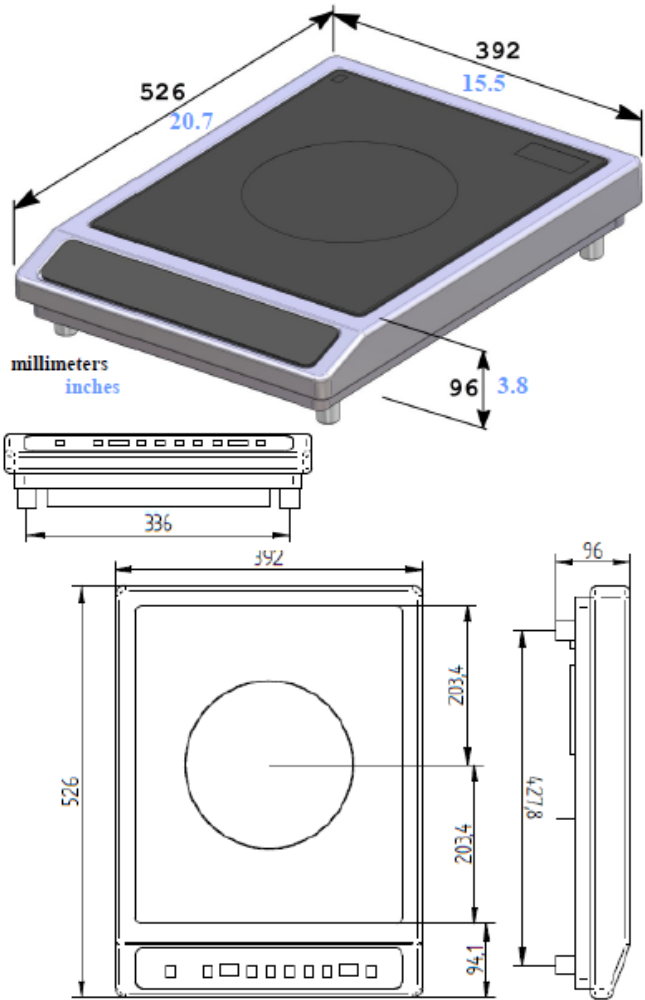

# INDUCTION TABLETOP

MODEL No.: BRIC3000

MADE IN FRANCE

Ready to use – Place on a counter, Plug & Play

Setting	Power (watts)	Settin g	Power (watts)
1	25	14	1000
2	50	15	1100
3	100	16	1200
4	150	17	1300
5	200	18	1400
6	250	19	1600
7	300	20	1800
8	400	21	2000
9	500	22	2200
10	600	23	2400
11	700	24	2700
12	800	25	3000
13	900		

### Product Advantages:

- Generator coil: Double generator coil 180 mm & 280 mm diameter with automatic selection and manual override for single or double coil use.
- Timer: Integrated 99 minute timer with audio and visual alarm and power shut down mode.
- Controls: Glass touch control panel having coil selector control, manual power setting (+/-) with display, preset power setting and timer control with display.

### Technical Data:

Width x Depth x Height	392 x 526 x 90 mm
Connected load (kW)	3
Voltage (V)	240 1 phase AC
Recommended fuses	1 x 15
External Structure	AISI 304 stainless steel
Cooking surface	Vitroc ceramic top
Generator coil	265 mm diameter
Control panel	Glass touches
Weight (net)	8.5 kg
Details and options	Including a 1m60 power cord and a filter (wash regularly)