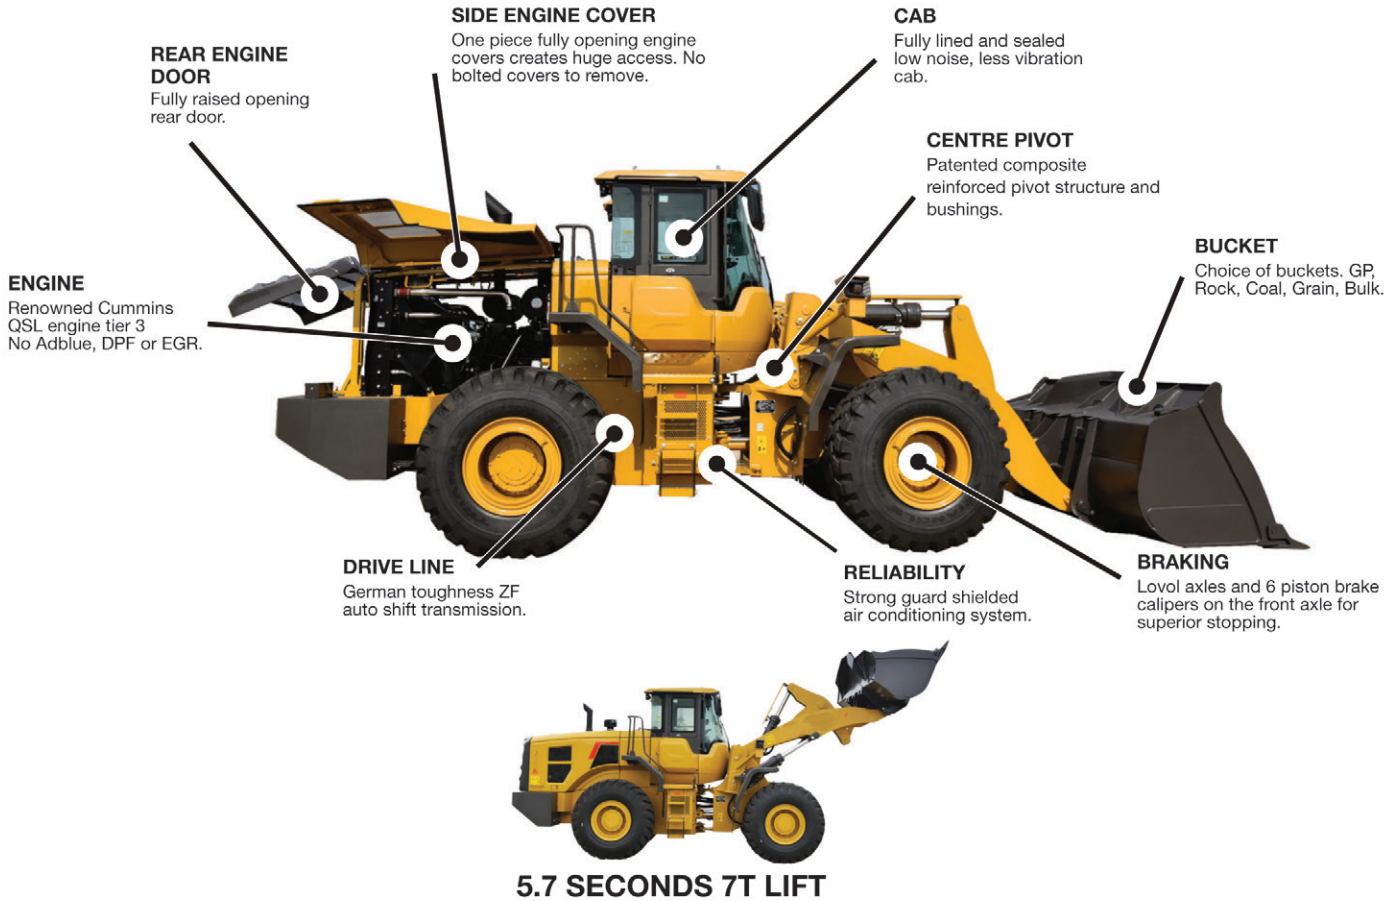

# LOVOL

ALFA  
SERIES

The LOVOL 7 tonne capacity ALFA series wheel loader features a Cummins engine, and ZF power-shift transmission. It also has Pilot oil operated joysticks. 4 wheel disc brakes, as well as a Luxury lined and fully sealed A/C cab. This machine has limited electrically controlled functions, eliminating many of the problematic items!

The LOVOL WL976K ALFA series is a machine that rivals other big name brands in function and passes them with pilot joystick accuracy, along with no AdBlue, DPF or EGR, but still having the fuel efficiency, comfort and style for more hours of operation with less downtime and costly problematic items eliminated.

## Features

- Cummins QSL9.3 engine
- ZF power transmission
- Auto kick down
- Pilot oil operated joysticks
- No hydraulics system ECU
- ROP's & FOP's certified cab
- Danfoss steering valve
- Luxury lined and sealed A/C cab
- Air suspension seat
- Rear view camera
- 4.5m<sup>3</sup> GP bucket

# LOVOL

WL976K Specifications			Attachments/Dimensions	
Item	Units	Value		
Operational Weight	kg	25,000	 	
Rated load	kg	7000 (7 tonne)		
Engine Brand	/	Cummins QSL 9.3	Rock bucket 4.0m <sup>3</sup>	Bulk bucket 7.0m <sup>3</sup>
Engine Power	kw/hp	198/265		
Transmission	/	F4/R3 ZF Powershift. ZF 4BP230		
Axles	/	Lovol		
Boom lifting time	Sec	5.7		
Fuel tank capacity	litre	330		
Brakes	/	Air over hydraulic 4 wheel disc		
Hydraulic pressure	/	22Mpa (3200psi)		
Tyre size	/	26.5R25 20ply rating		
Dimensions	mm	9150 long, 3200 wide, 3560 high		
Bucket capacity	m <sup>3</sup>	4.5		
Bucket lift height	mm	4717		
Travel speed	km/h	38		