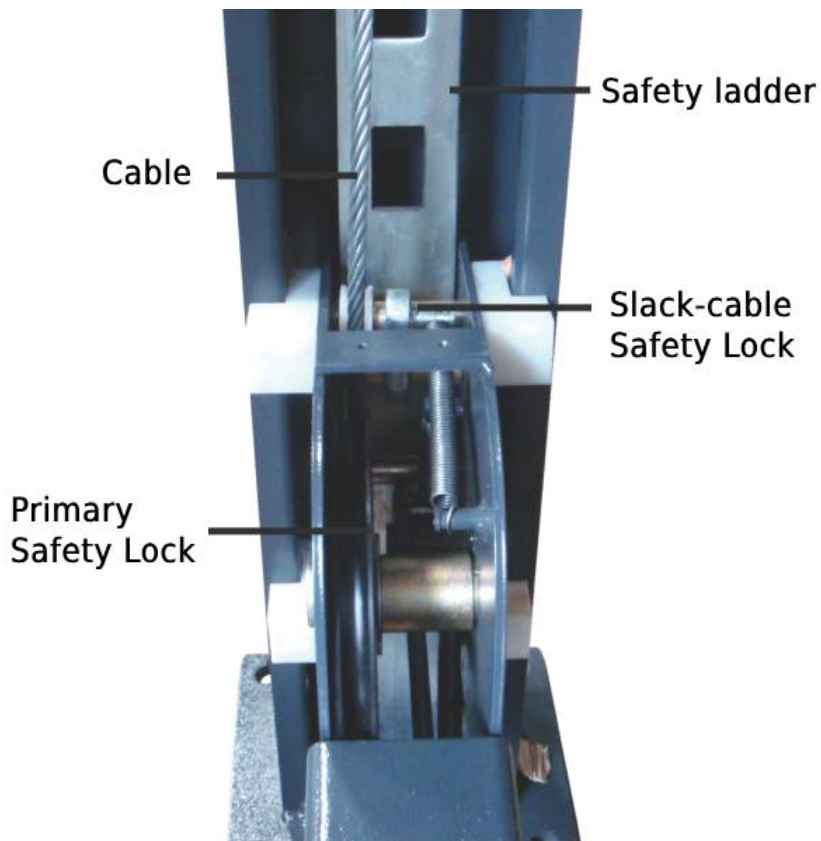

Max underneath height 2097 mm Max locking height 2167 mm.

Drive through clearance 2247 mm Width between post 2531 mm

Min height 155 mm Motor 240V 3HP

Safety lock control with single-point manual release;

Dual safety mechanisms: primary safety locks and cable-slack protection;

Double- shaped columns for enhanced strength;

Foldable drive-on ramps; optional caster wheel kit

Optional Accessories:

optional plastic oil tray (1 set 4 pcs)