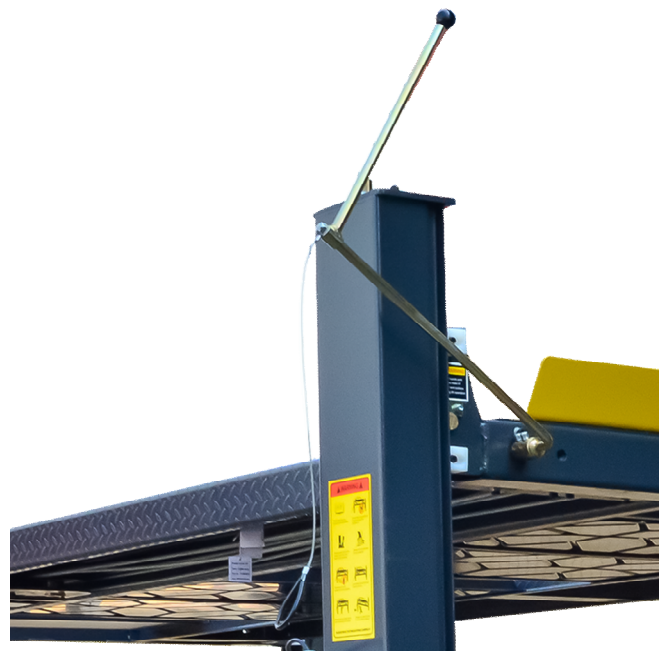

BulletPro BP40HP 4 post parking lift 4000 kg

Lifting capacity: 4000KG; Lifting time about 47 seconds

Overall Length: 6049 mm/Width: 2777 mm/Height 2455 mm

Max lifting height over 2237 mm for large vans and light trucks

Max underneath height 2097 mm Max locking height 2167 mm.

Drive through clearance 2247 mm Width between post 2531 mm

Min height 155 mm Motor 240V 3HP

Safety lock control with single-point manual release;

Dual safety mechanisms: primary safety locks and cable-slack protection;

Double- shaped columns for enhanced strength;

Foldable drive-on ramps; optional caster wheel kit

Optional Accessories:

optional plastic oil tray (1 set 4 pcs)

optional Wheel rubber block

optional jack tray

Optional aluminum ramps

Optional 2200 kg sliding jack with hand pump

Optional 2800 sliding jack with hand pump

Optional caster kit