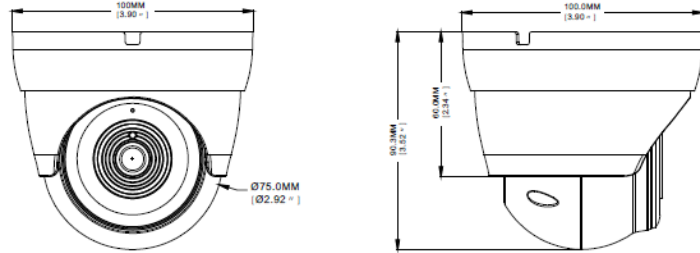

EBN1240-S

2-Megapixel IR & WDR,
Outdoor Ball Network Camera

Features

- 2MP Progressive scan CMOS sensor
- Equipped with 3.6mm fixed lens
- Multi-streaming from H.265 / H.264
- Supports D-WDR
- Provides True Day/Night functionality with automatic IR filter operation
- Extended IR range up to 30m / 98ft with 18 LEDs (depends on scene IR reflectivity)
- Supports ONVIF (Profile S, Profile G)
- Weather-proof IP66 rated
- Supports live monitoring via mobile Apps (iOS & Android)
- Supports PoE and 12VDC

Optional Accessories

Model	BA-EACM	BA-EACJ	BA-EACB	BA-EACI	BA-EACA	E-BZJ-C-1	BA-EACN
Image							
Size (φ x H)	100.5 x 77mm / 3.96" x 3.03"	134 x 77.5mm / 5.28" x 3.05"	146.7 x 79mm / 5.78" x 3.11"	134 x 57.5mm / 5.28" x 2.26"	146.7 x 59mm / 5.78" x 2.32"	132x75mm / 5.20" x 2.96"	100.5 x 57mm / 3.96" x 2.24"
Bracket / Adaptor	BA-EACF Bracket Holder 27cm / 10.63" 	BA-EABZA Bracket 		BA-EAPZA Pole Adaptor 	BA-EACZA Corner Adaptor 	--	--