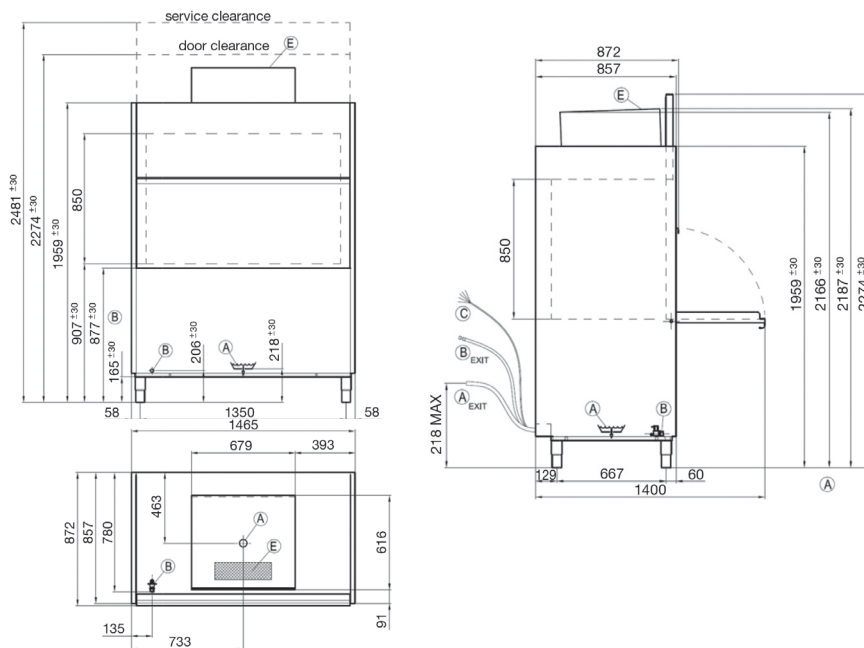

UTENSIL POT WASHERS

MADISON IM1000R

The IM1000 R commercial Utensil/potwasher with heat recovery is perfect for taking on even the biggest items in the kitchen, with its massive 1320 x 700 baskets and 850mm high door opening it is guaranteed to take on the biggest jobs with ease.

INCLUSIONS

- 1 x Generic steel basket 1320mm x 700mm
- 1 x Water connection hose
- 1 x Steam condenser
- 1 x Operating manual

TECHNICAL DATA

Height

Cabinet inc. legs	2187-2217 mm
With hood extended	2274-2304 mm
Service Height	2480-2510 mm
Usable Wash	820 mm

Width

Cabinet	1465 mm
---------	---------

Depth

Cabinet	857 mm
With door open	1400 mm

Capacities

Loads/Hour	up to 30*
Water per Cycle	6L
Wash Pump	2700W x 2
Rinse Pump	200W x 2
Wash Tank Litres	131
Rinse Litres	17
Element (wash)	10500W
Element (rinse)	10500W
Detergent Injection	yes
Rinse Aid Injection	yes

Temperatures

Wash Degrees C	60 °C
Rinse Degrees C	82 °C

Plumbing

Drain	Gravity
Water	¼" BSP (hot)

Electrical

Volts/Hz/Phase	400V/50Hz/3+N
Amps	32Amps/Ph

* Subject to incoming water temperature