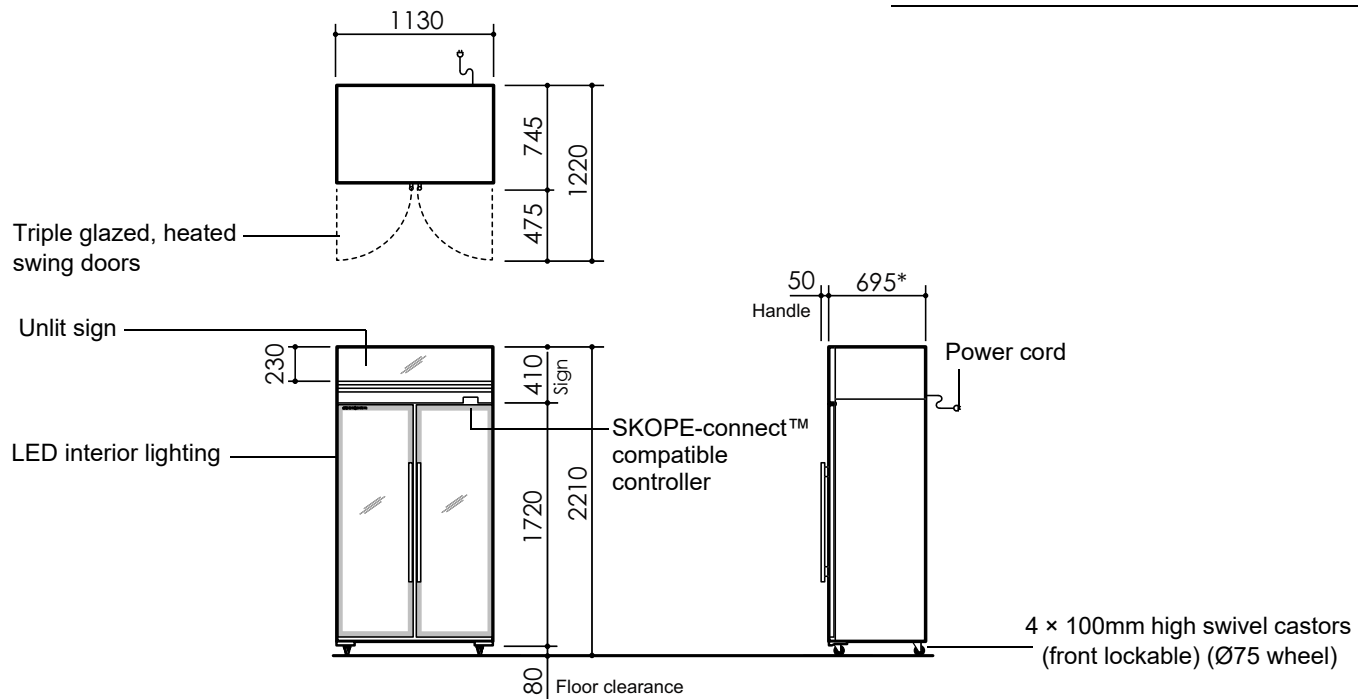

specifications

TMF1000N-A Series

ActiveCore Series, 2 Door (Glass), Upright Freezer

Project: _____

Item No: _____

CABINET	
Doors	2 × self-closing, triple glazed, single Low-E film, heated, lockable, argon filled, toughened safety glass swing doors (hinged LH, RH)
Internal door opening	2 × door openings: 1570mm high × 450mm wide
Shelves	5 × adjustable height wire shelves: 1015mm wide × 470mm deep
Sign	Unlit
Material	Powdercoat galvanised steel
PERFORMANCE	
Max. ambient temp.	40°C
Temperature range	-21°C to -18°C (adjustable with SKOPE-connect™ -26°C to -12°C)
Noise measurement	Standard: ≤63.5 dB(A) Hush Mode: ≤61.5 dB(A)
GEMS class	L1
GEMS energy consumption	16.17 kWh/24h
GEMS annual running cost	\$1,771 p.a. (@ \$0.30/kWh)
ELECTRICAL	
Electrical safety climate class	5
Interior side lighting	2 × 1400mm, 15W LED
Power cord	Supplied with 10 Amp plug and 2.3m lead
Power supply	220-240 Volts a.c. 50 Hz, single phase supply
Current draw	5.5 Amps (includes unit 3.5 Amps)
REFRIGERATION	
Controller	SCS Connect (SKOPE-connect™ compatible)
Connectivity interface	Bluetooth
Refrigeration system	Top mounted, integral, removable ActiveCore freezer cartridge (UTHDNI-0043)
Refrigerant	R290 / 107g (natural refrigerant)
Nominal capacity	920 Watts (4500rpm)
Heat rejection (Avg./Peak)	680 Watts/825 Watts
Drainage	No plumbing required

DIMENSIONS		
	External	Internal
Height	2210mm	1570mm
Width	1130mm	1030mm
Depth	745mm	554mm
Floor area	0.84m ²	
Weight	225kg	
Volume	980L	

* Depth 695mm excludes removable door handle and door lock bracket

Dimensional tolerances		
Before installing this cabinet allow the following dimensional tolerances:		
Linear dimensions	Overall cabinet dimensions	
Less than 1 metre	±5mm	
More than 1 metre	-5mm to +10mm	
	Length of multiple cabinets	
	At each joint	At each end wall
Less than 1 metre	±5mm	+15mm
More than 1 metre	-5mm to +10mm	+15mm