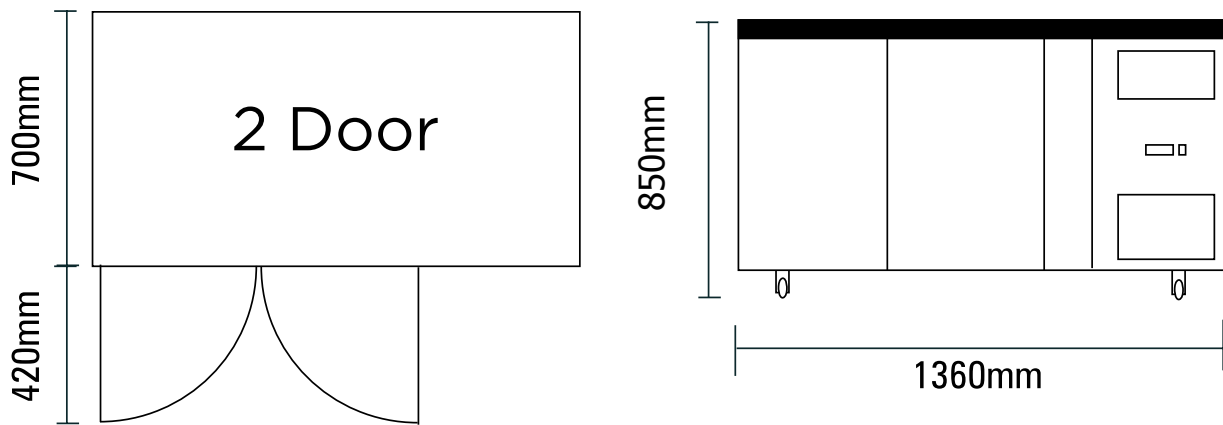

UBC1360GD | Underbench Glass Door Display Chiller 282L LED

Bar Chillers & Freezers

UBC1360GD

**UNDERBENCH
GLASS DOOR
DISPLAY CHILLER
282L LED**

UBC1360GD | Underbench Glass Door Display Chiller 282L LED

Bar Chillers & Freezers

* Electrical Cord is 2.5m

SPECIFICATIONS

Part Number	3735213	Door Swing Dimension	1718mm
Capacity	282L	Total Depth of Door Open	1070mm
Temperature Range	+2 to +8°C	Door Shape	Hinged
Max Ambient Temp.	32°C	Self-Closing Door	Yes
Refrigeration Capacity	245W	Door Lock	No
Energy Consumption	2Kwh/24h	No. of Doors	2
Current	2.2A	Temp. Controller	Digital
Gross Weight	122kg	Castors	Yes
Packaged Dimensions	910 x 1390 x 730 mm	No. of Shelves inc. Base	3x2
Refrigerant	R134a	Shelves Dimensions	330(w) x 530(d) mm
Plug Supplied	Yes, 1 x 10A	Narrow-Gauge Shelving	Yes
Plug Location	Bottom Right	Colour	Stainless Steel
Main Light	LED	Warranty	1 Year, Parts & Labour
Door Type	Glass	Warranty Service	Bromic Extra Care

DIMENSIONS

External (mm)	
Height	850
Width	1360
Depth	700
Internal (mm)	
Height	589
Width	902
Depth	530

All information is correct at the time of publication. BROMIC PTY Ltd reserve the right to alter specifications without notice.