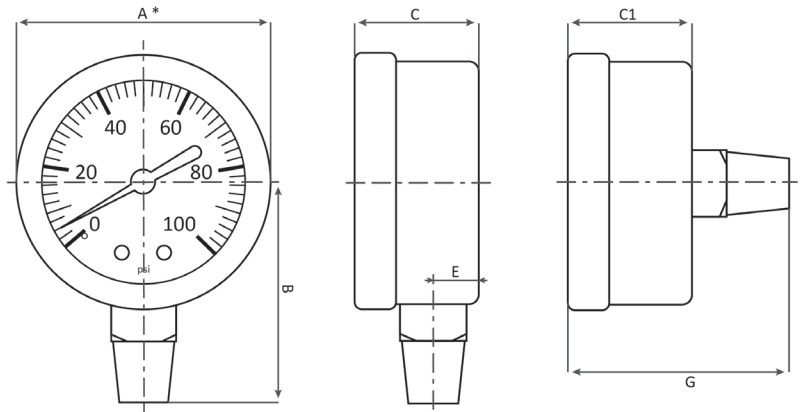

# General Purpose Pressure Gauge: Steel Case

<b>Case and bezel material:</b>	Black Painted Steel
<b>Connection:</b>	Copper alloy
<b>Bourdon tube material:</b>	Copper alloy
<b>Working temperature:</b>	Ambient = -20~60°C, Process = +70°C
<b>Dial:</b>	Black print kPa, Red print PSI (80 & 100mm kPa only) on White Background
<b>Ranges:</b>	-100~0 kPa to dual scale 0~6,000 kPa/PSI (80 & 100mm single scale kPa)
<b>Connection:</b>	1/4" BSPT, (100mm is 3/8" BSPT)
<b>Window:</b>	Polycarbonate, (80 & 100mm is Glass)
<b>Surge protection:</b>	Available on Request
<b>Movement:</b>	Copper alloy
<b>Pointer:</b>	Aluminium Black Finish
<b>Accuracy:</b>	+/- 2.5% of Full Scale

Dimensions in mm

	A *	B	C	C1	E	G
<b>50</b>	52.8	45.6	26.4	26.4	9.3	48.5
<b>63</b>	63.2	53.6	29.8	30.0	9.8	52.1
<b>80</b>	77.0	68.2	34.6	32.8	13.0	54.0
<b>100</b>	100.5	80.5	35.5		13.1	

Size	50mm		63mm		80mm		100mm	Accessories
Range (in kPa)	Lower Mount P/N	Centre Back Mount P/N	Lower Mount P/N	Centre Back Mount P/N	Lower Mount P/N	Centre Back Mount P/N	Lower Mount P/N	
-100-0			1612510	1613501 s	1616500		1618000	63mm glass lens P/N: 1619950
-100/+150							1618050	
-100/+1600							1618055	
0-100			1612530	1613541 s				Restrictor 0.46mm P/N: 1619915
0-250			1612600	1613560	1616600		1618100	
0-400	1611152 1		1612730		1616650		1618150	Restrictor 0.25mm P/N: 1619916
0-600			1612740					
0-800	1611261 3		1612750		1616700		1618200	
0-1000	1611300 2	1612311 4	1612770	1613580	1616750		1618250	100mm back flange P/N: 1619700-2
0-1600	1611352 9	1612402	1612810	1613590	1616800 7	1617530 7	1618300	
0-2500			1612850	1613596 6	1616850 7	1617550	1618350 8	
0-4000			1613150	1613600	1616900		1618400	
0-6000			1613200	1613620				
0-8000	1611800 1							
0-16000	1611900 1							
0-25000	1611940 1							
<b>Weight gms</b>	115	120	146	205	285	225	400	