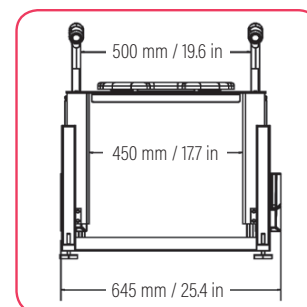

Lift Seat Vertica Plus
(SWL 32ST/205KGS)

**VERTICAL UP AND DOWN
MOVEMENT**

Dimensions

Lift Seat
Home

Lift Seat
Home Plus

Lift Seat
Vertica

The maximum height of all our products are fully adjustable with our levelling feet