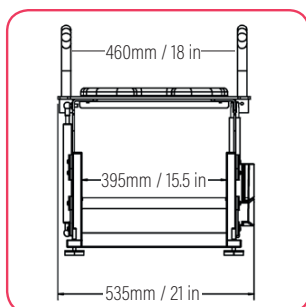

Lift Seat Vertica Plus
(SWL 32ST/205KGS)

**VERTICAL UP AND DOWN
MOVEMENT**

Dimensions

Lift Seat
Home

Lift Seat
Home Plus

Lift Seat
Vertica

The maximum height of all our products are fully adjustable with our levelling feet