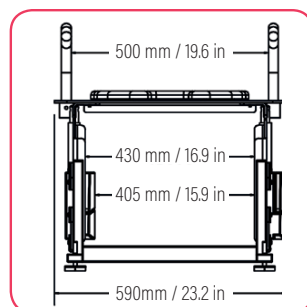

Lift Seat Vertica Plus
(SWL 32ST/205KGS)

**VERTICAL UP AND DOWN
MOVEMENT**

Dimensions

Lift Seat
Home

Lift Seat
Home Plus

Lift Seat
Vertica

The maximum height of all our products are fully adjustable with our levelling feet