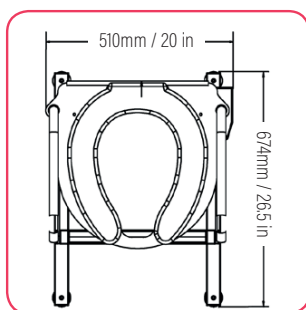

The Lift Seat Range of Powered Toilet Lifts

Lift Seat Home

Lift Seat Home
(SWL 23ST/145KGS)

Lift Seat Home Plus
(SWL 32ST/205KGS)

**NATURAL SIT-TO-STAND
MOVEMENT**

Lift Seat Vertica

Lift Seat Vertica
(SWL 23ST/145KGS)

Lift Seat Vertica Plus
(SWL 32ST/205KGS)

**VERTICAL UP AND DOWN
MOVEMENT**

Dimensions

Lift Seat
Home

Lift Seat
Home Plus

Lift Seat
Vertica

The maximum height of all our products are fully adjustable with our levelling feet