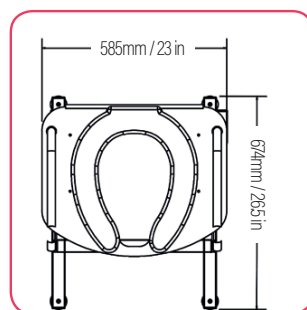

Lift Seat Vertica Plus
(SWL 32ST/205KGS)

**VERTICAL UP AND DOWN
MOVEMENT**

Dimensions

Lift Seat
Home

Lift Seat
Home Plus

Lift Seat
Vertica

The maximum height of all our products are fully adjustable with our levelling feet