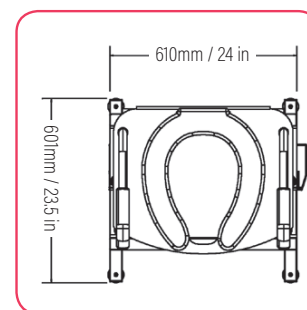

Lift Seat Vertica Plus
(SWL 32ST/205KGS)

**VERTICAL UP AND DOWN
MOVEMENT**

Dimensions

Lift Seat
Home

Lift Seat
Home Plus

Lift Seat
Vertica

The maximum height of all our products are fully adjustable with our levelling feet