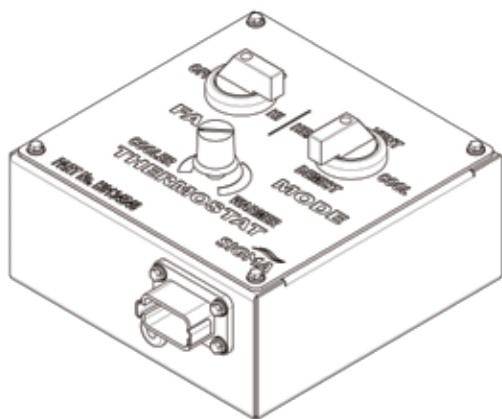

## MANUAL CONTROL BOX

## SPARE PARTS

PART NO.	DESCRIPTION	QTY
1	H0129836 ROTARY SWITCH 3 POSITION	1
2	H0134548 REMOTE CONTROL BOX LABEL COVER	1
3	AU681927 POTENTIOMETER	1
4	AU971036 GROMMET	1
5	AU663562 ROTARY SWITCH	1
6	AU681925 THERMOSTAT 12-24VDC WITH SENSOR + POT	1
7	AU632383 RECPT 12 PIN FLANGE + WEDGE	1