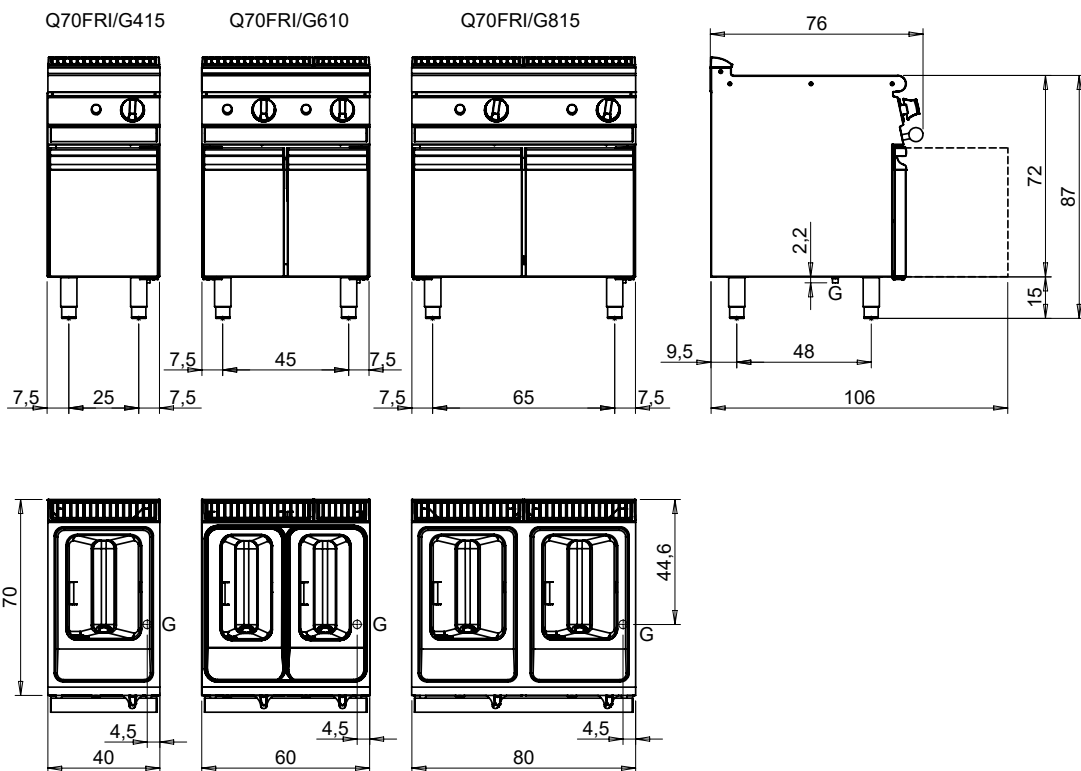

### QUEEN7

- 15/10 worktop thickness
- Stainless steel, Scotch-Brite finish
- Sturdy and powerful with compact design
- Depth of 700 mm means it will fit the most common configurations
- Catalogue offers more than 300 standard models
- Worktop, base cabinet and oven Versions
- Twin-piece knobs prevent the infiltration of dirt and are watertight
- Gas kitchens having burners with various configurations and power ratings: 3.5 kW - 5.7 kW - 7.0 Kw
- Wide range of accessories

### Technical / functional characteristics

- Fully moulded top, obtained from a single large stainless steel plate.
- Large capacity shaped cooking pots, with wide vertical expansion zone to avoid depositing of foam during loading.
- Automatic temperature adjustment thermostat up to 190°C.
- Fire-proof safety thermostat (230°C).
- Oil drain valves.
- Support for baskets and lids.
- Steel tubular burners outside the tank.
- Oil drain tap.
- Pilot burner piezo ignition.

DIMENSIONS	
Width (mm)	600
Depth (mm)	700
Height (mm)	900
Gas connection (∅)	3/4"
Electric connection (V/~ /Hz)	
Cold water connection (∅)	
Hot water connection (∅)	

Cold soft water connection (∅)	
Drain (∅)	
Gas power (Mj/hr)	72
Electric power (kW)	
Plate dimensions (mm)	
Tank capacity (L)	
Tank dimensions (mm)	
Internal oven dimensions (mm)	

MODEL

Q70FRI/G610

CODE

CR1014849

MISURE IN cm - DIMENSIONS IN cm - ABMESSUNGEN IN cm - MESURES EN cm  
 MEDIDAS EN cm - MATEN IN cm - DIMENSIONES EN cm

Legenda - Legende - Key - Légende - Leyenda - Legenda - Legenda