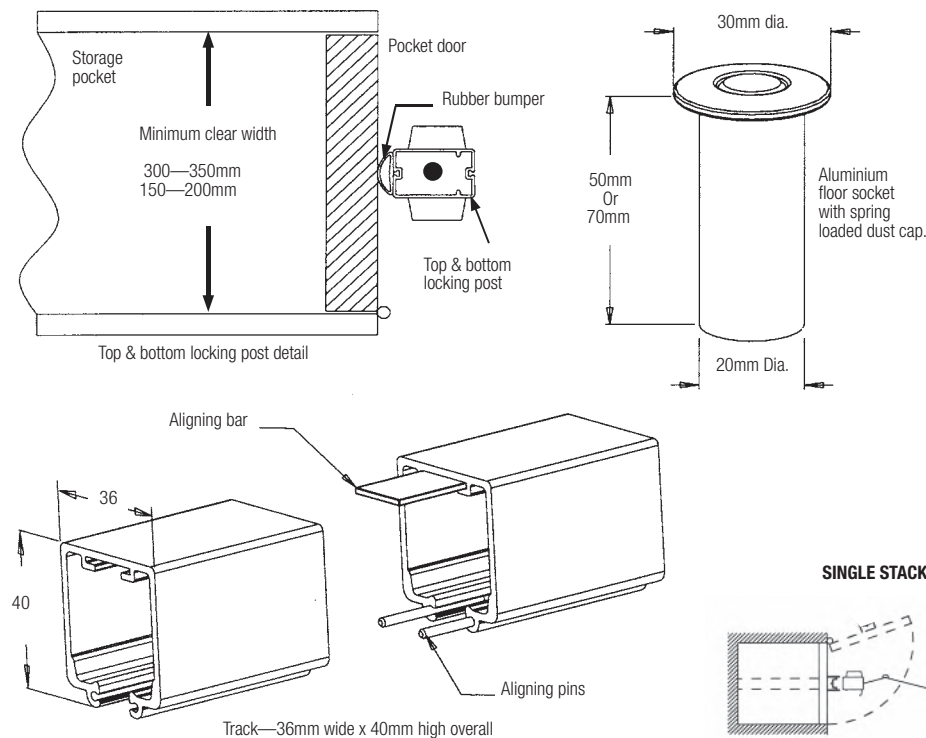

CURTAIN The curtain is constructed of low friction continuous hinges panel in sections up to 3000mm each, these are interlocked and secured on to the locking posts at each end, and sections are then joined via a unique intermediate post system which has bottom only locking to secure it. The panels are in filled with a choice of clear infill panel, opaque infill panel, perforated mesh, open bar grille, solid aluminium or a combination if required.

LOCKING is via a key system which throws a steel rod up through the top track and also one down into a dust proof floor socket that is drilled into the floor. Key Operation is from both inside and out. Multiple doors can also be keyed alike.

EGRESS a simple emergency egress door can be incorporated into any closed folding closure that has a minimum height of 2250mm, operable with interior single down action handle, panels to swing outwards to create a clear opening of 915mm by 2140mm please consult a KRGS Technician for more information or optional pricing.

WEIGHT AND STACKING Door weight is 45kg/ lineal metre. For door stack sizing refer to the Technical Data Sheet

OPERATION All folding closures are manual operation. The closure is designed so that all modes of operation and locking is at the user standing level.

FINISH Clear anodised is the standard, whilst Dulux powder coat range is available as an optional extra.

PLAN DETAILS

WARRANTY A 12 month warranty against defective materials and workmanship applies.

NOTE KRGS ROLLER GRILLES AND SHUTTERS HAS A CONTINUOUS PROGRAM OF DEVELOPMENT SIZES OR CONFIGURATION OF PRODUCT MAY CHANGE AT ANY TIME. FOR THE LATEST IN DESIGN AND SPECIFICATION PLEASE CONSULT WITH KRGS BY CALLING US.

A DOOR DESIGN WITH YOU IN MIND

SYDNEY 8 Enterprise Circuit
Prestons NSW 2170
Phone 02 9608 9888
1800 987 822

Fax 02 9608 9333
Email sales@krgsdoors.com.au
Web www.krgsdoors.com.au

MELBOURNE **Phone** 0477 800 094
Email sales@krgsdoors.com.au
BRISBANE **Phone** 0447 710 947
Email sales@krgsdoors.com.au

ADELAIDE **Phone** 0474 418 168
Email sales@krgsdoors.com.au
PERTH **Phone** 0406 661 376
Email sales@krgsdoors.com.au

KRGS
ROLLER GRILLES
AND SHUTTERS