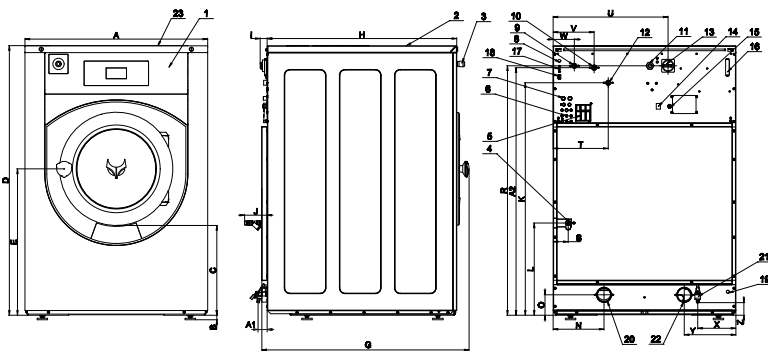

IY180	IY240	IY280
INNERDRUM			
CAPACITY 1:10 (KG)	18	24	28
CAPACITY 1:9 (KG)	20	27	31
VOLUME (L)	180	240	280
DIAMETER (MM)	750	750	750
DRUM SPEED			
WASH (RPM)	42	42	42
EXTRACTION (RPM)	980	980	915
G-FACTOR	400	400	350
MOTOR			
MOTOR POWER (kW)	2,20	3	3
HEATING			
ELECTRICITY (KW)	12	18	21,9
STEAM (BAR)	1 - 8	1 - 8	1 - 8
HOT WATER (°C)	90	90	90
SOUND PRESSURE LEVEL (DB) (A)	< 65	< 65	< 65
WATER VALVES CONNECTION (BSP)	3/4"	3/4"	3/4"
WATER PRESSURE (KPA)	100-800	100-800	100-800
REC. WATER PRESSURE (KPA)	300-500	300-500	300-500
WATER INLET (L/MIN)	20	20	20-50
DRAIN VALVE OUTER (MM)	Ø 76	Ø 76	Ø 76
FLOW AMOUNT WITH DRAIN VALVE (L/MIN)	210	210	210
STEAM VALVE CONNECTION (BSP)	1/2"	1/2"	1/2"
STEAM PRESSURE (KPA)	100-800	100-800	100-800
TRANSPORT DATA			
GROSS WEIGHT (KG)	395	450	515
NET WEIGHT (KG)	380	430	495
PACKING DIMENSIONS H x W x D (MM)	1570 x 1025 x 1015	1570 x 1025 x 1150	1570 x 1025 x 1225

	A	B	C	D	E	F	G	H	I	J	K	L	M	N	O	P	Q
IY180	970	24	477	1430	777	335	960	872	48	90	1234	490	108,5	270	203	N/A	67
IY240	970	24	477	1430	777	335	1095	1007	48	90	1234	490	108,5	270	203	N/A	67
IY280	970	24	477	1430	777	335	1175	1087	48	90	1234	490	108,5	270	203	N/A	67
	width			height			depth										

	R	S	T	U	V	W
IY180	1324	80	293	610	218	113
IY240	1324	80	293	610	218	113
IY280	1324	80	293	610	218	113

1. Control panel
2. Soap dispenser
3. Centralstop button
4. Steam connection
5. Air relieve
6. Liquid soap connection
7. Recycled water inlet
8. Recycled water valve cable inlet
9. Cold water inlet, soft
10. Cold water inlet, hard
11. Electrical connection
12. Hot water inlet
13. Main switch/Field wiring terminal (NA models)
14. Heating change-over switch
15. Liquid soap pump electrical connection
16. Fuses
17. USB port - optional
18. PC programming connection
19. Discharge water cable inlet
20. Drain valve - 3 in. [76 mm]
21. Drain Valve - 1/2", applicable for wash bath sample (on request only)
22. Drain valve or recycle valve - 3 in. [76 mm] 280 L Models only)
23. Hidden USB port (under top cover) - standard

Speak with a Laundry Specialist

t: 1300 222 119

e: info@aqualogic.com.au

w: aqualogic.com.au/contact