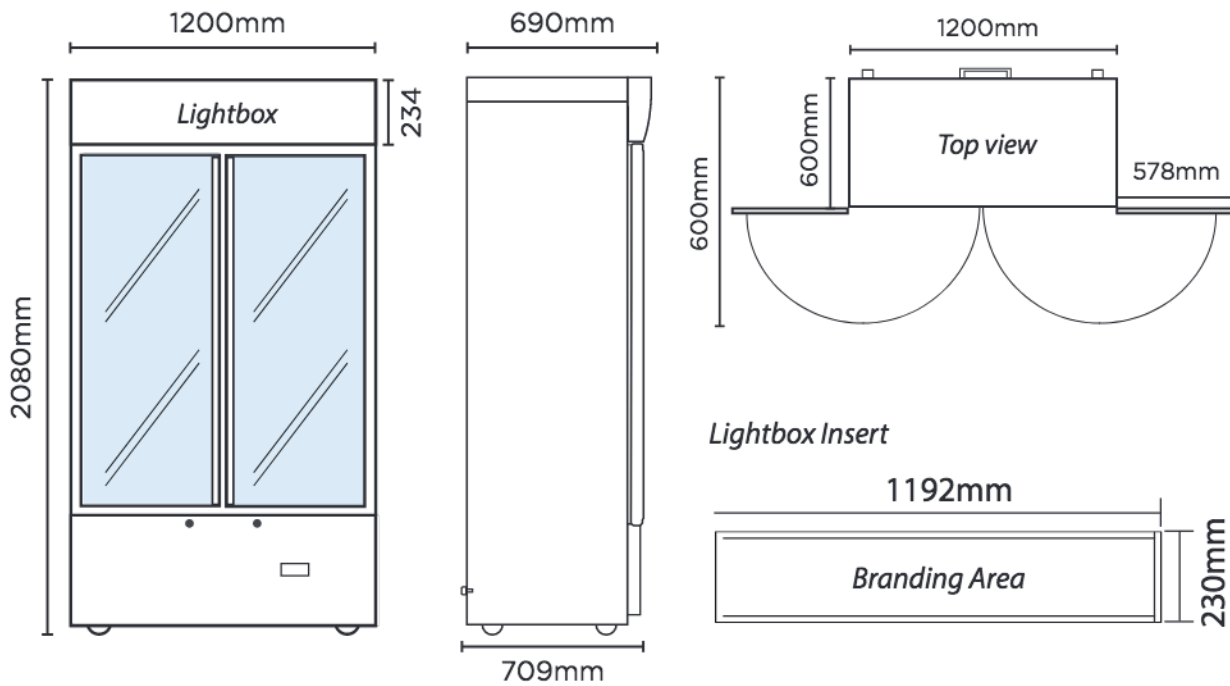

GM1000LBCAS | Cassette Flat Glass Door LED Display Chiller

Vertical Displays & Storage

SPECIFICATIONS

Part Number	3736251	Door Swing Dimension	660mm
Capacity	960L	Total Depth of door open	1220mm
Temperature Range	+2 to +5°C	Door Shape	Flat
Max. Ambient Temp.	38°C	Self-Closing Door	Yes
Refrigeration Capacity	520W	Door Lock	Yes
Energy Consumption	5.0kWh/24h	No. of Doors	2
Current	2.3A	Temp. Controller	Digital
Gross Weight	188kg	Castors	Yes
Packaged Dimensions	1270 x 755 x 2112 mm	No. of Shelves Incl. Base Per Door	6
Air-Circulation	Fan Forced	Shelves Dimensions	527(w) x 478(d) mm
Drainage Points	No Drainage Required	Colour	Black
Refrigerant	R290	Warranty	2 Years, Parts & Labour
Plug Supplied	Yes, 1 x 10A	Warranty Service	Bromic Extra Care
Plug Location	Bottom Left		
Display Light Box	Yes		
Internal Light	LED		
Door Type	Glass		

DIMENSIONS

External (mm)	
Width	1200
Depth	690
Height	2080
Internal (mm)	
Width	1090
Depth	545
Height	1465

BROMIC PTY Ltd reserve the right to alter specifications without notice.

GM1000LBCAS | Casette Flat Glass Door LED Display Chiller

Vertical Displays & Storage